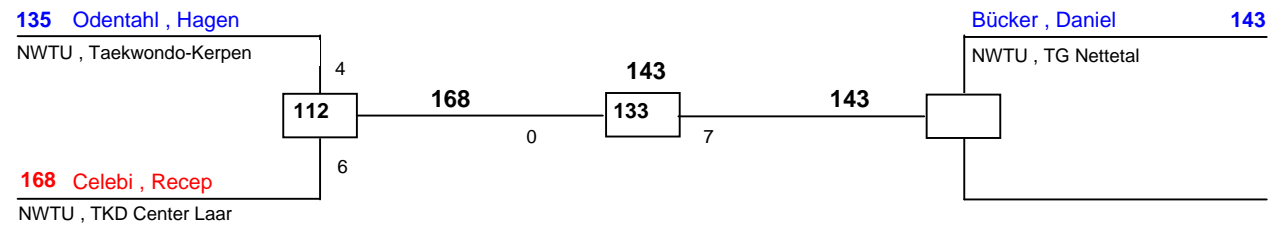

J Bm-41 LK II

Arnsberg Cup 2008

Lüdenscheid

am 30.08.2008 - 31.08.2008

DELTAPOOL
Competition Management
by Hamid Rahimi

www.deltapool.de

Copyright by Hamid Rahimi 1994 - 2008

1. Daniel Bucker (TG Nettetal, NWTU)
2. Recep Celebi (TKD Center Laar, NWTU)
3. Hagen Odentahl (Taekwondo-Kerpen, NWTU)