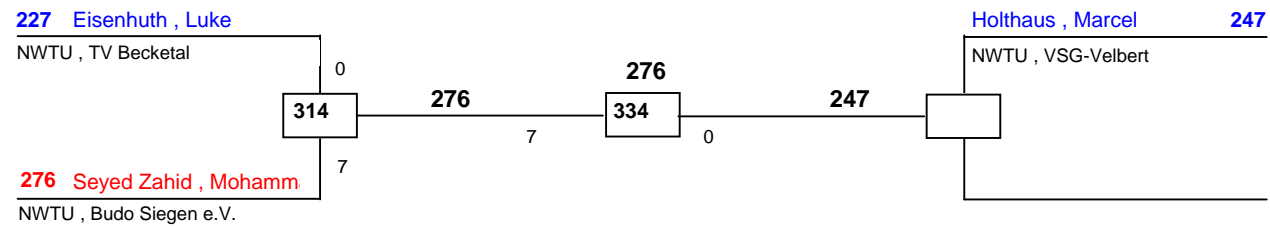

J Bm-49 LK II

Arnsberg Cup 2008

Lüdenscheid

am 30.08.2008 - 31.08.2008

DELTAPOOL
Competition Management
by Hamid Rahimi

www.deltapool.de

Copyright by Hamid Rahimi 1994 - 2008

1. Mohammad Seyed Zahid (Budo Siegen e.V., NWTU)
2. Marcel Holthaus (VSG-Velbert, NWTU)
3. Luke Eisenhuth (TV Becketal, NWTU)