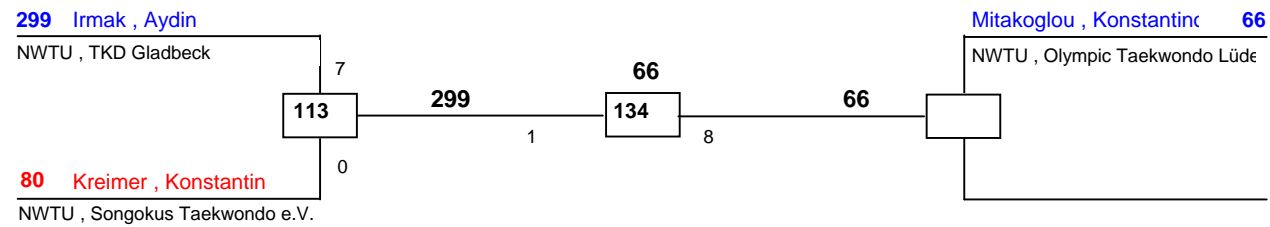

J Am-59
Arnsberg Cup 2008
Lüdenscheid
am 30.08.2008 - 31.08.2008

DELTAPOOL
Competition Management
by Hamid Rahimi

www.deltapool.de

Copyright by Hamid Rahimi 1994 - 2008

1. Konstantinos Mitakoglou (Olympic Taekwondo Lüdensch)
2. Aydin Irmak (TKD Gladbeck, NWTU)
3. Konstantin Kreimer (Songokus Taekwondo e.V., NWTU)