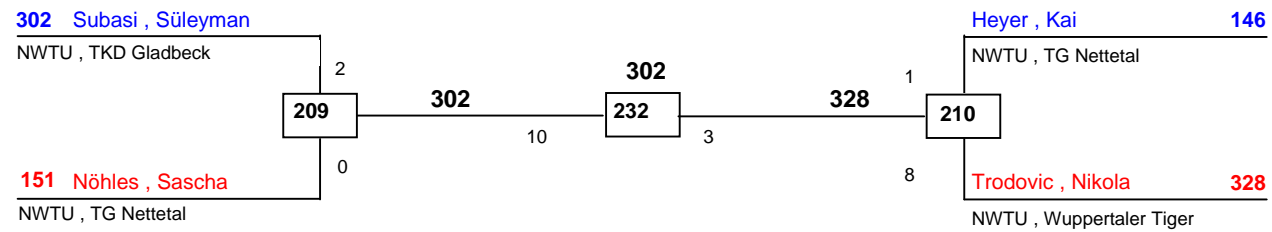

J Bm-53
Arnsberg Cup 2008
Lüdenscheid
am 30.08.2008 - 31.08.2008

www.deltapool.de

Copyright by Hamid Rahimi 1994 - 2008

1. Süleyman Subasi (TKD Gladbeck, NWTU)
2. Nikola Trodovic (Wuppertaler Tiger, NWTU)
3. Sascha Nöhles (TG Nettetal, NWTU)
3. Kai Heyer (TG Nettetal, NWTU)