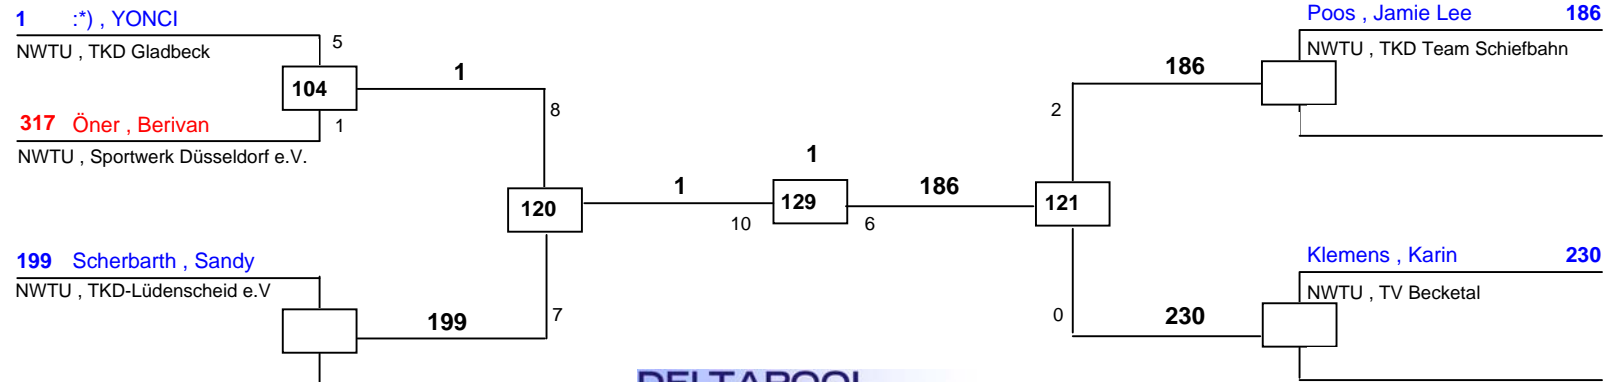

J Bw-51
Arnsberg Cup 2008
Lüdenscheid
am 30.08.2008 - 31.08.2008

DELTAPOOL
Competition Management
by Hamid Rahimi

www.deltapool.de

Copyright by Hamid Rahimi 1994 - 2008

1. YONCI :*) (TKD Gladbeck, NWTU)
  2. Jamie Lee Poos (TKD Team Schiefbahn, NWTU)
  3. Sandy Scherbarth (TKD-Lüdenscheid e.V, NWTU)
  3. Karin Klemens (TV Becketal, NWTU)