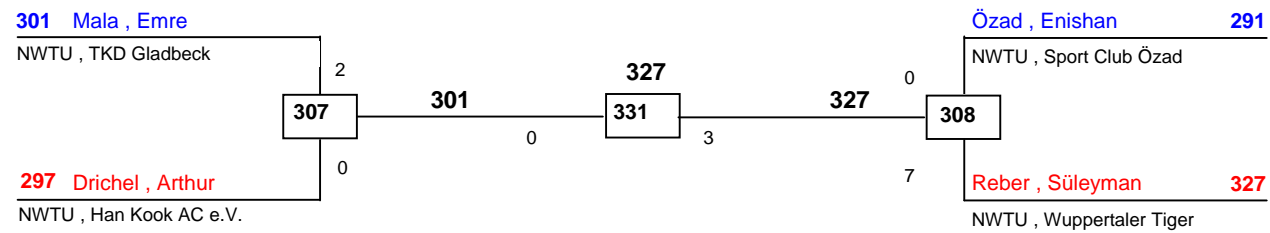

J Bm-49
Arnsberg Cup 2008
Lüdenscheid
am 30.08.2008 - 31.08.2008

DELTAPOOL
Competition Management
by Hamid Rahimi

www.deltapool.de

Copyright by Hamid Rahimi 1994 - 2008

1. Süleyman Reber (Wuppertaler Tiger, NWTU)
2. Emre Mala (TKD Gladbeck, NWTU)
3. Arthur Drichel (Han Kook AC e.V., NWTU)
3. Enishan Özad (Sport Club Özad, NWTU)