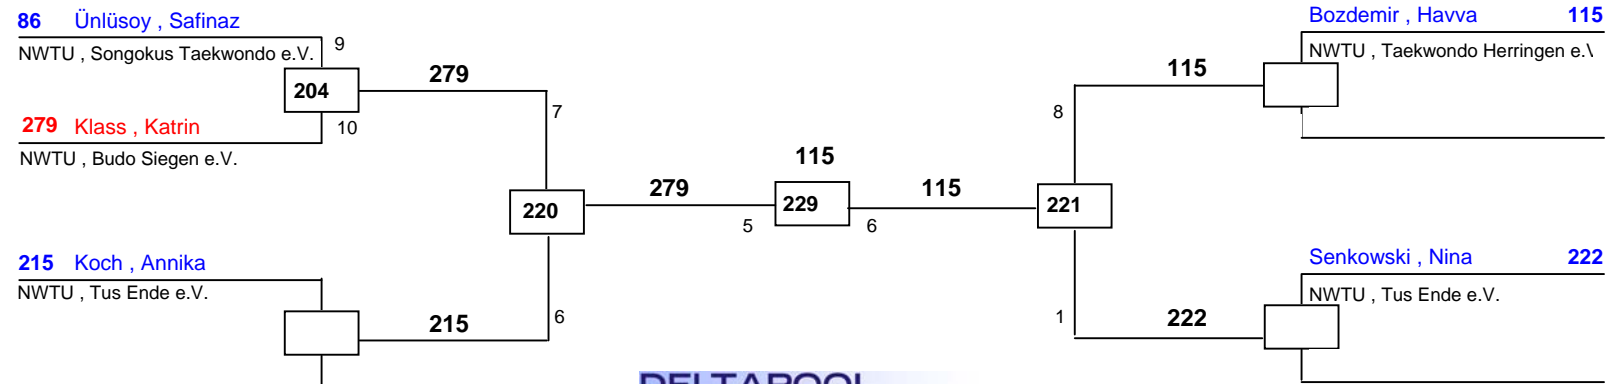

J Bw-47
Arnsberg Cup 2008
Lüdenscheid
am 30.08.2008 - 31.08.2008

DELTAPOOL
Competition Management
by Hamid Rahimi

www.deltapool.de

Copyright by Hamid Rahimi 1994 - 2008

1. Havva Bozdemir (Taekwondo Herringen e.V., NWTU)
2. Katrin Klass (Budo Siegen e.V., NWTU)
3. Annika Koch (Tus Ende e.V., NWTU)
3. Nina Senkowski (Tus Ende e.V., NWTU)