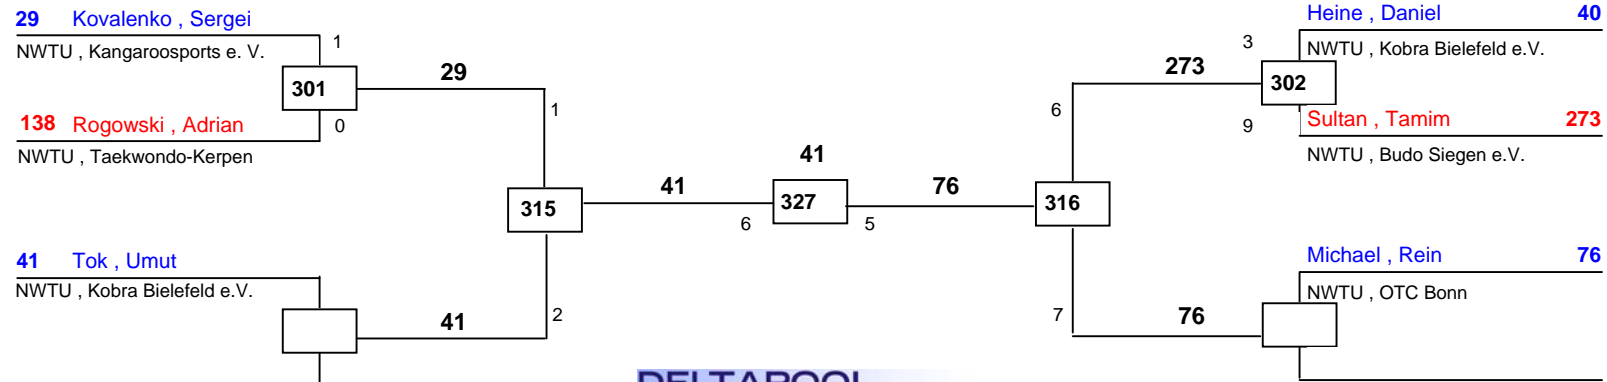

H-67
Arnsberg Cup 2008
Lüdenscheid
am 30.08.2008 - 31.08.2008

DELTAPOOL
Competition Management
by Hamid Rahimi

www.deltapool.de

Copyright by Hamid Rahimi 1994 - 2008

1. **1. Umut Tok (Kobra Bielefeld e.V., NWTU)**
  2. **2. Rein Michael (OTC Bonn, NWTU)**
  3. **3. Sergei Kovalenko (Kangaroosports e. V., NWTU)**
  4. **3. Tamim Sultan (Budo Siegen e.V., NWTU)**