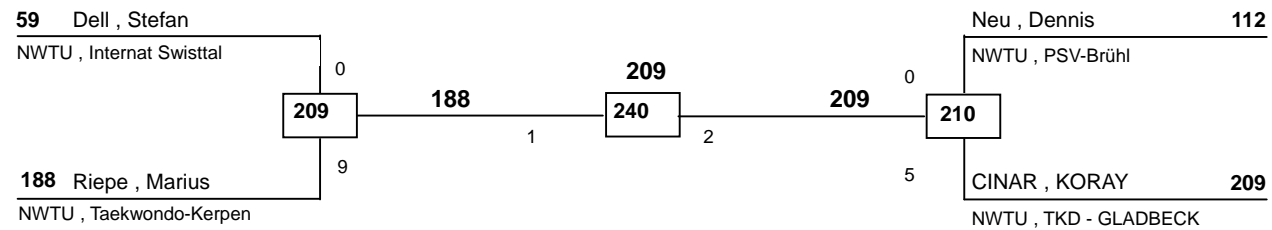

J Bm-53
Bonsai Cup 2009
Bonn
am 26.09.2009

DELTAPOOL
Competition Management
by Hamid Rahimi
www.deltapool.de
Copyright by Hamid Rahimi 1994 - 2009

1. KORAY CINAR (TKD - GLADBECK, NWTU)
2. Marius Riepe (Taekwondo-Kerpen, NWTU)
3. Stefan Dell (Internat Swisttal, NWTU)
3. Dennis Neu (PSV-Brühl, NWTU)