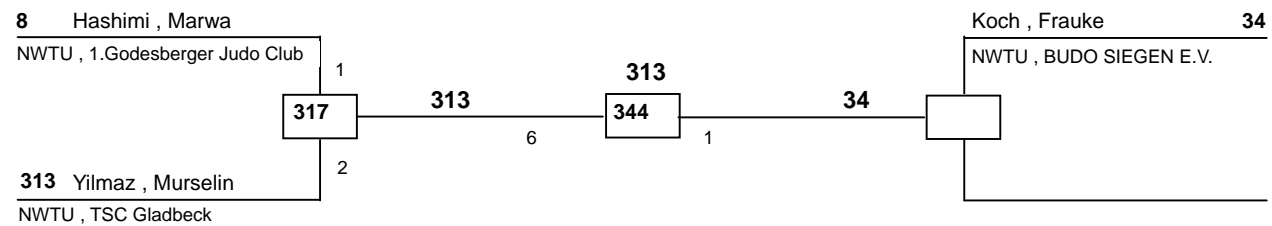

J Bw-41
Bonsai Cup 2009
Bonn
am 26.09.2009

DELTAPOOL
Competition Management
by Hamid Rahimi
www.deltapool.de
Copyright by Hamid Rahimi 1994 - 2009

1. Murselin Yilmaz (TSC Gladbeck, NWTU)
2. Frauke Koch (BUDO SIEGEN E.V., NWTU)
3. Marwa Hashimi (1.Godesberger Judo Club, NWTU)