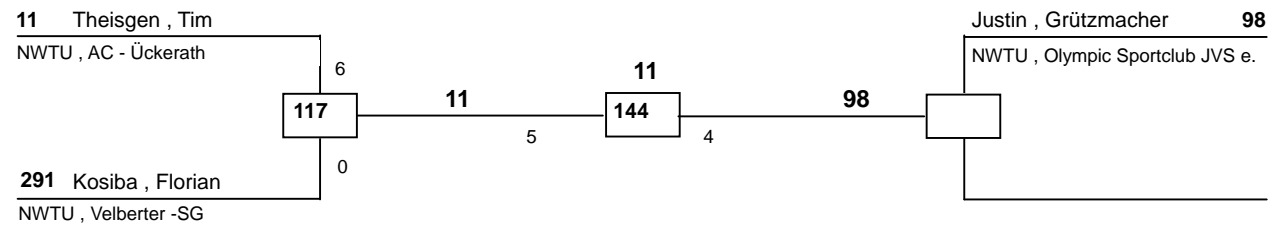

J Bm-37
Bonsai Cup 2009
Bonn
am 26.09.2009

DELTAPOOL
Competition Management
by Hamid Rahimi
www.deltapool.de
Copyright by Hamid Rahimi 1994 - 2009

1. Tim Theisgen (AC - Ückerath, NWTU)
2. Grützmacher Justin (Olympic Sportclub JVS e.V., NWTU)
3. Florian Kosiba (Velberter -SG, NWTU)