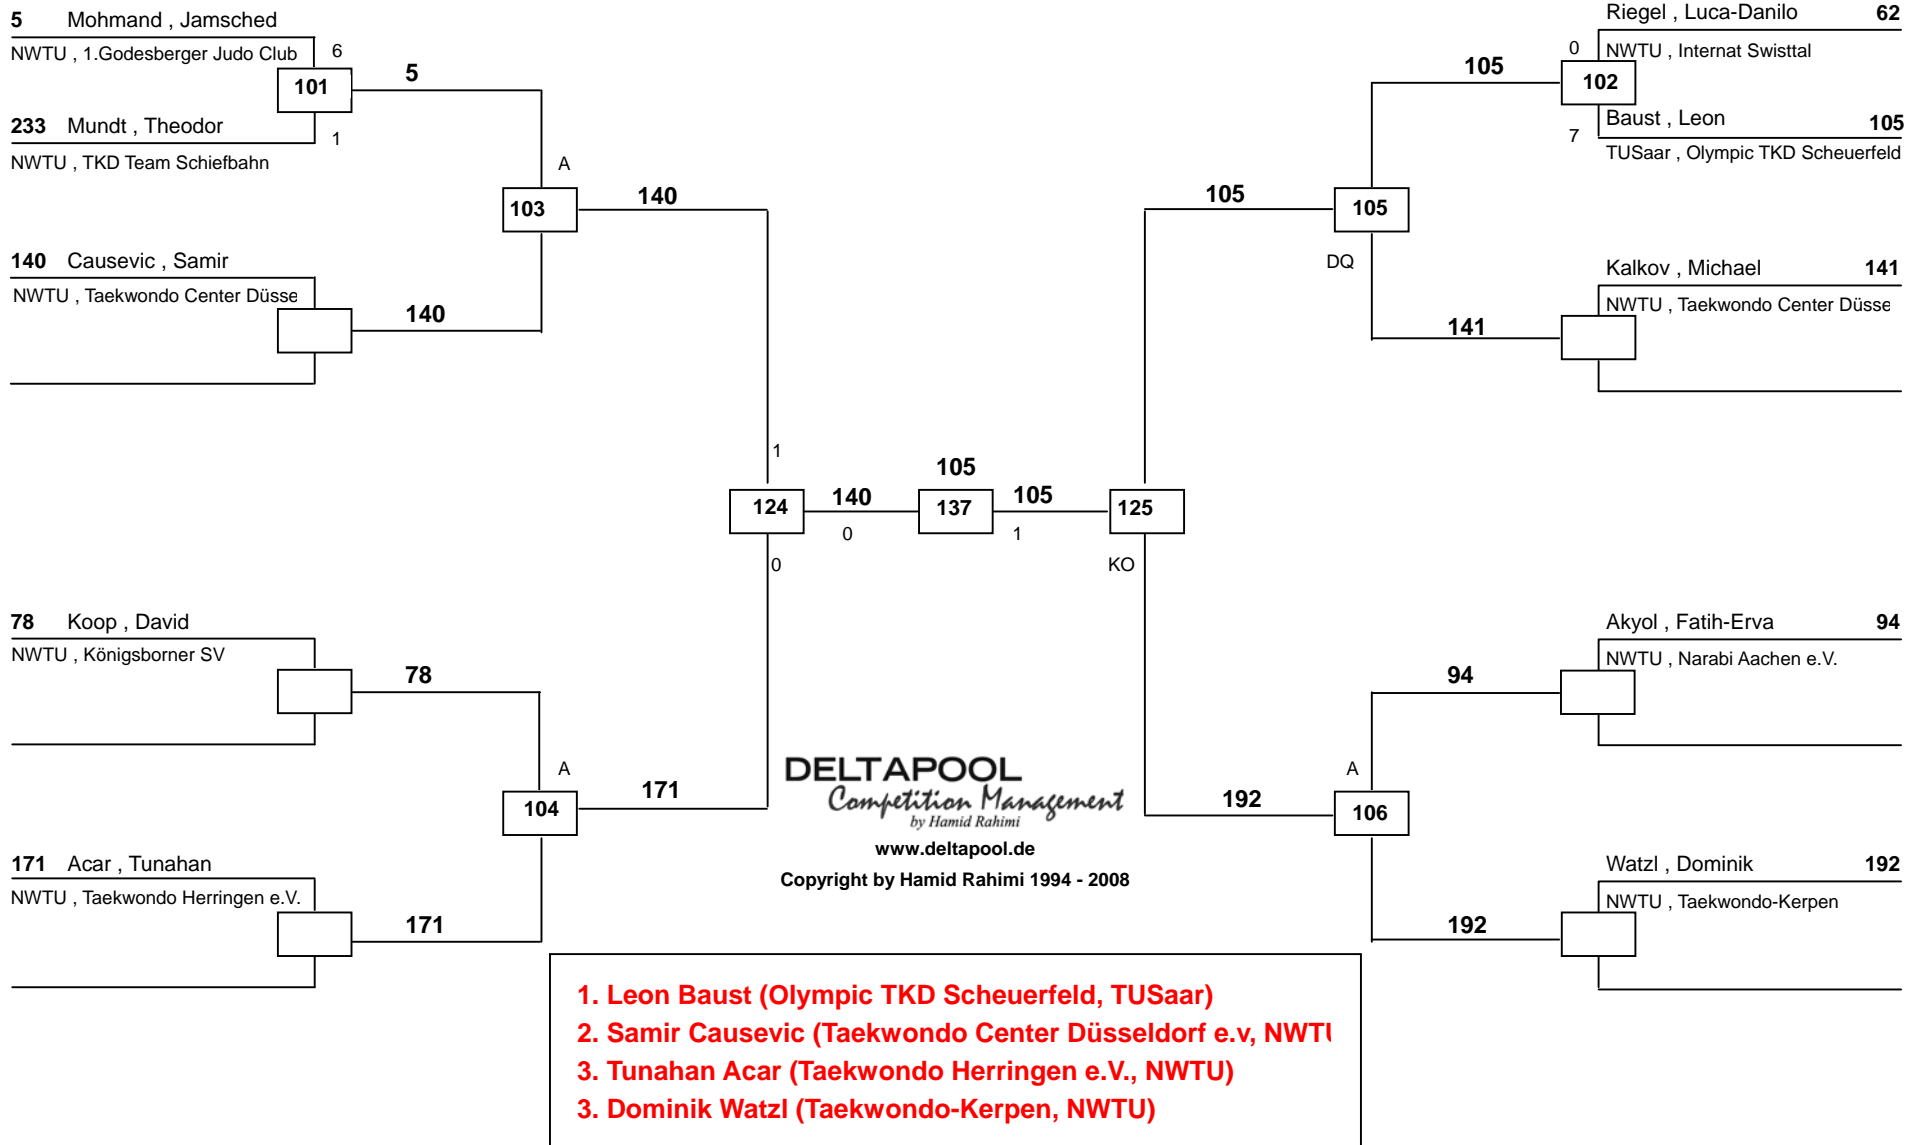

J Cm-30 LK II

Bonsai Cup 2009

Bonn

am 26.09.2009