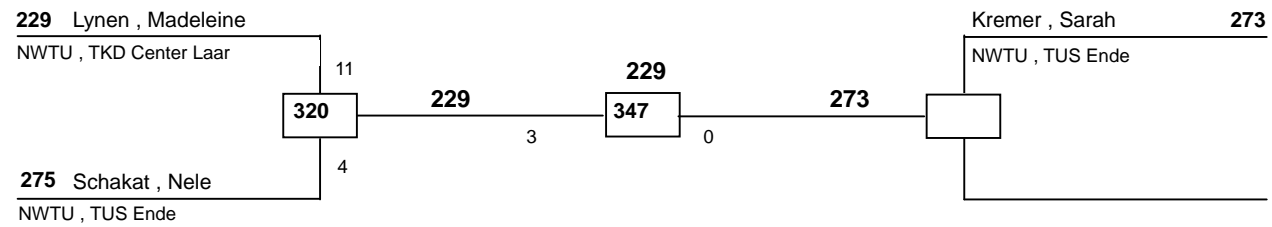

Copyright by Hamid Rahimi 1994 - 2009

- 1. Justin Majert (TKD Center Laar, NWTU)**
- 2. Julian Schork (BUDO SIEGEN E.V., NWTU)**

J Bw-47 LK II

Bonsai Cup 2009

Bonn

am 26.09.2009

DELTAPOOL
Competition Management
by Hamid Rahimi