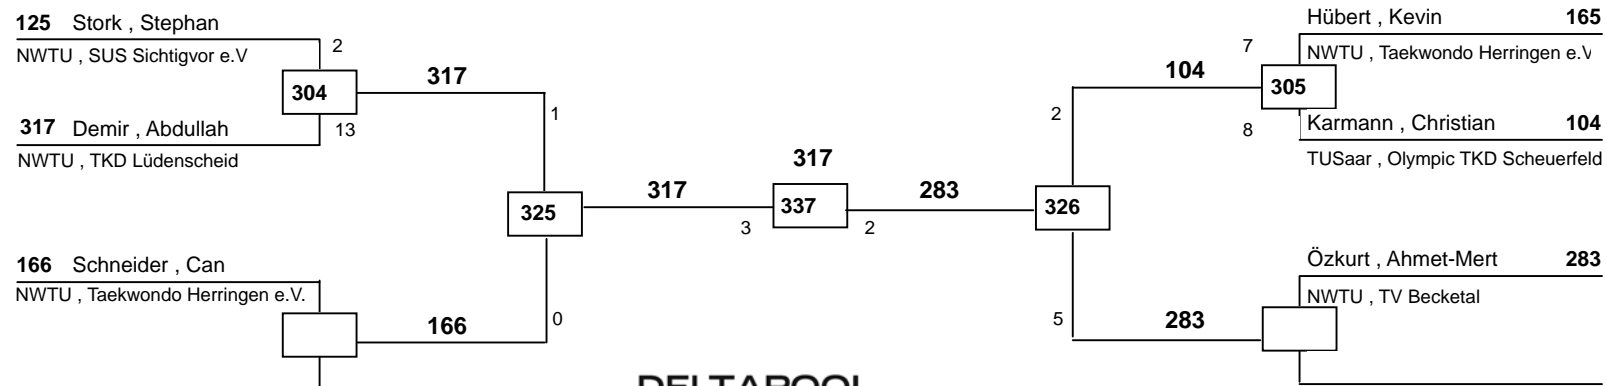

J Bm-41 LK II

Bonsai Cup 2009

Bonn

am 26.09.2009

DELTAPOOL
Competition Management
by Hamid Rahimi
www.deltapool.de

Copyright by Hamid Rahimi 1994 - 2009

1. Abdullah Demir (TKD Lüdenscheid, NWTU)
2. Ahmet-Mert Özkurt (TV Becketal, NWTU)
3. Can Schneider (Taekwondo Herringen e.V., NWTU)
3. Christian Karmann (Olympic TKD Scheuerfeld, TUSaar)