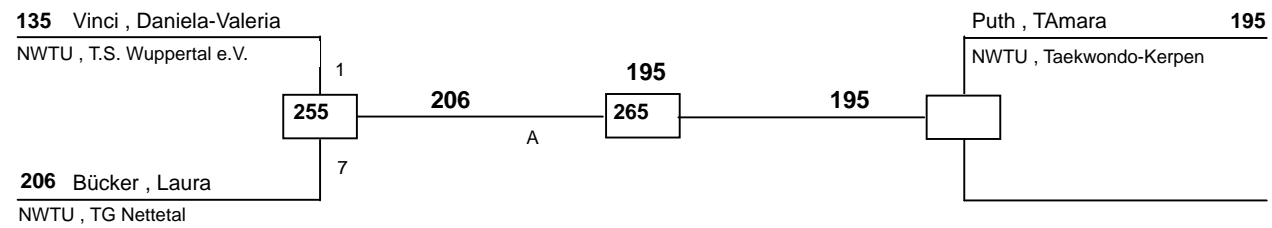

J Aw-55 LK II

Bonsai Cup 2009

Bonn

am 26.09.2009

DELTAPOOL
Competition Management
by Hamid Rahimi

www.deltapool.de

Copyright by Hamid Rahimi 1994 - 2009

1. TAmara Puth (Taekwondo-Kerpen, NWTU)
2. Laura Bucker (TG Nettetal, NWTU)
3. Daniela-Valeria Vinci (T.S. Wuppertal e.V., NWTU)