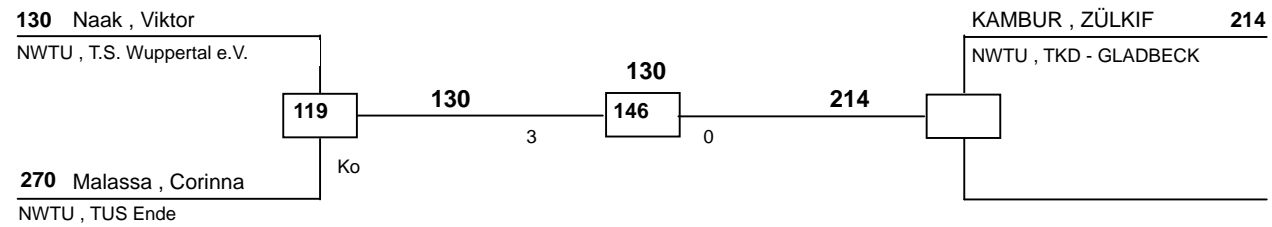

J Bm+65 LK II

Bonsai Cup 2009

Bonn

am 26.09.2009

DELTAPOOL
Competition Management
by Hamid Rahimi

www.deltapool.de

Copyright by Hamid Rahimi 1994 - 2009

1. Viktor Naak (T.S. Wuppertal e.V., NWTU)
2. ZÜLKIF KAMBUR (TKD - GLADBECK, NWTU)
3. Corinna Malassa (TUS Ende, NWTU)