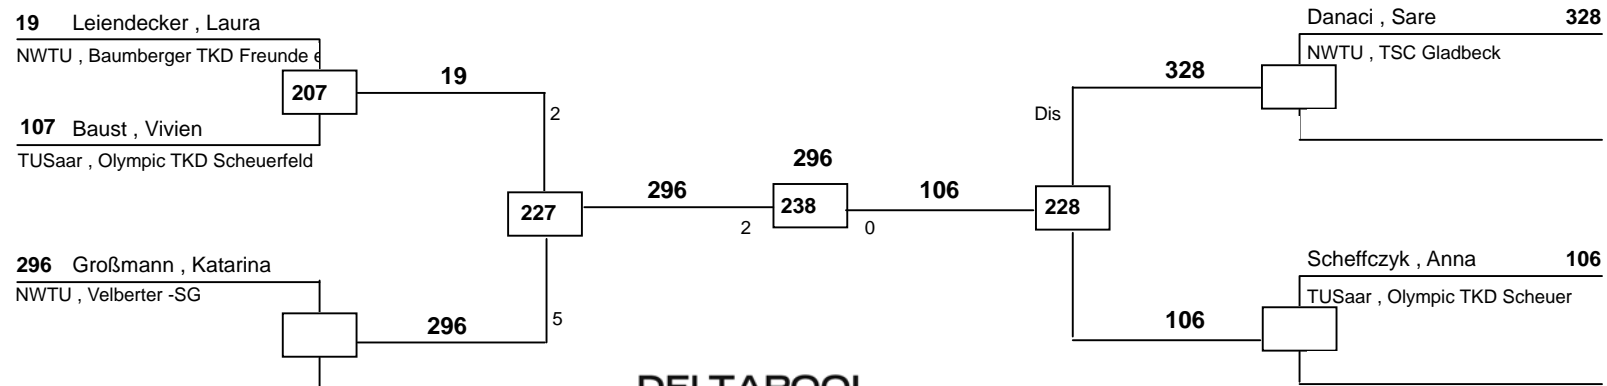

J Bw-51
Bonsai Cup 2009
Bonn
am 26.09.2009

DELTAPOOL
Competition Management
by Hamid Rahimi
www.deltapool.de
Copyright by Hamid Rahimi 1994 - 2009

1. Katarina Großmann (Velberter -SG, NWTU)
2. Anna Scheffczyk (Olympic TKD Scheuerfeld, TUSaar)
3. Laura Leienecker (Baumberger TKD Freunde e.V. Nottul)
3. Sare Danaci (TSC Gladbeck, NWTU)