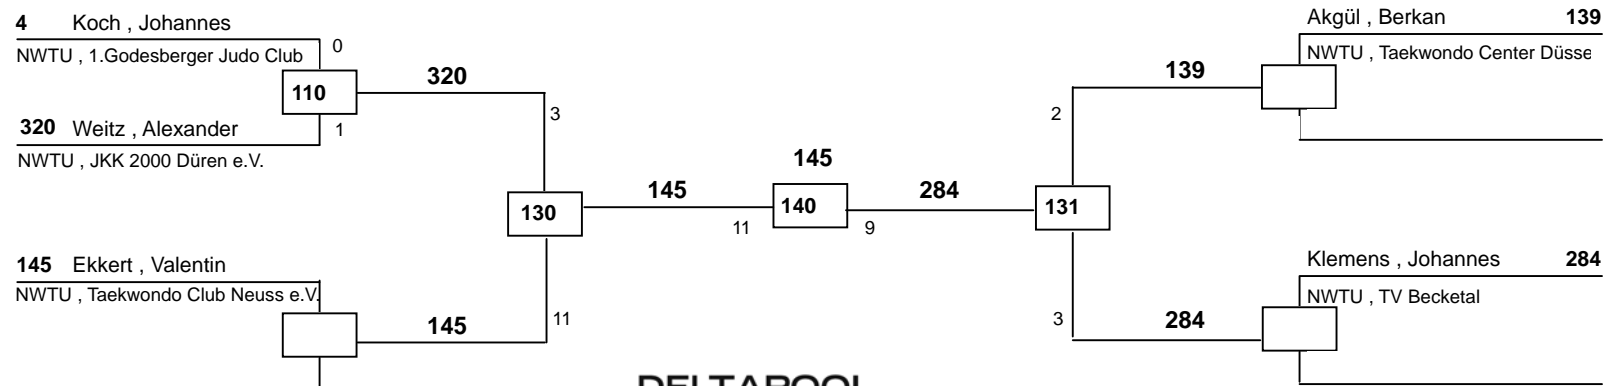

J Cm-30
Bonsai Cup 2009
Bonn
am 26.09.2009

DELTAPOOL
Competition Management
by Hamid Rahimi
www.deltapool.de
Copyright by Hamid Rahimi 1994 - 2009

1. Valentin Ekkert (Taekwondo Club Neuss e.V., NWTU)
2. Johannes Klemens (TV Becketal, NWTU)
3. Alexander Weitz (JKK 2000 Düren e.V., NWTU)
3. Berkan Akgül (Taekwondo Center Düsseldorf e.v, NWTU)