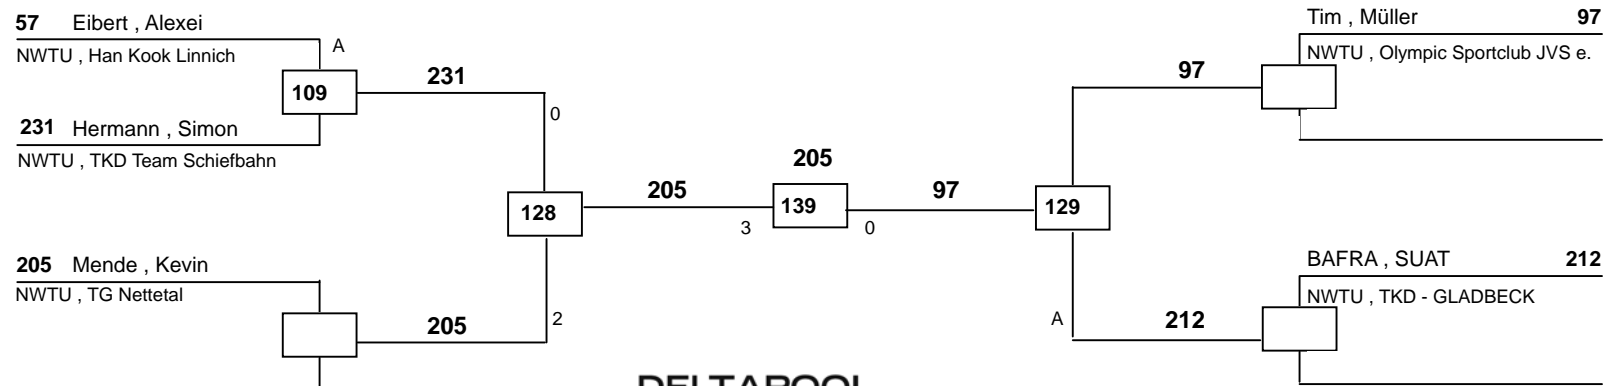

J Bm-41
Bonsai Cup 2009
Bonn
am 26.09.2009

DELTAPOOL
Competition Management
by Hamid Rahimi
www.deltapool.de
Copyright by Hamid Rahimi 1994 - 2009

1. Kevin Mende (TG Nettetel, NWTU)
2. Müller Tim (Olympic Sportclub JVS e.V., NWTU)
3. Simon Hermann (TKD Team Schiefbahn, NWTU)
3. SUAT BAFRA (TKD - GLADBECK, NWTU)