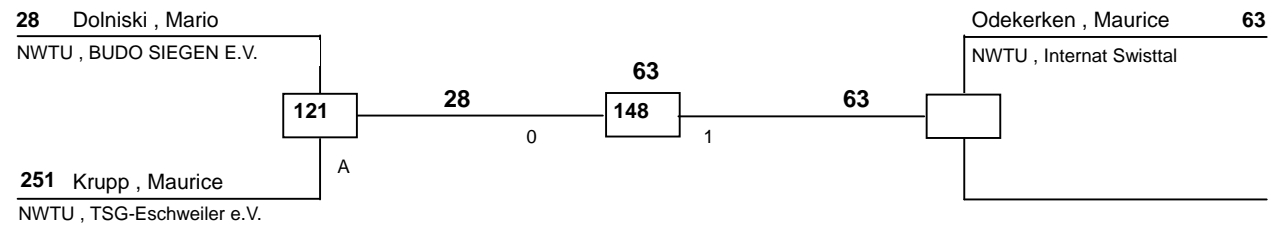

J Cm-28 LK II

Bonsai Cup 2009

Bonn

am 26.09.2009

DELTAPOOL
Competition Management
by Hamid Rahimi

www.deltapool.de

Copyright by Hamid Rahimi 1994 - 2009

1. Maurice Odekerken (Internat Swisttal, NWTU)
2. Mario Dolniski (BUDO SIEGEN E.V., NWTU)
3. Maurice Krupp (TSG-Eschweiler e.V., NWTU)