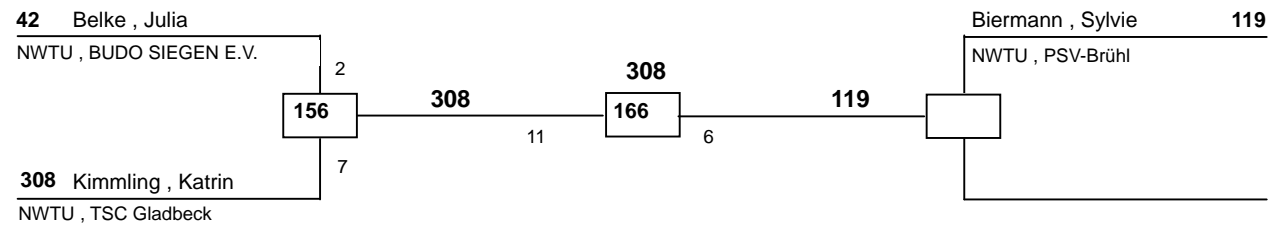

D-57
Bonsai Cup 2009
Bonn
am 26.09.2009

DELTAPOOL
Competition Management
by Hamid Rahimi
www.deltapool.de
Copyright by Hamid Rahimi 1994 - 2009

1. Katrin Kimmling (TSC Gladbeck, NWTU)
2. Sylvie Biermann (PSV-Brühl, NWTU)
3. Julia Belke (BUDO SIEGEN E.V., NWTU)