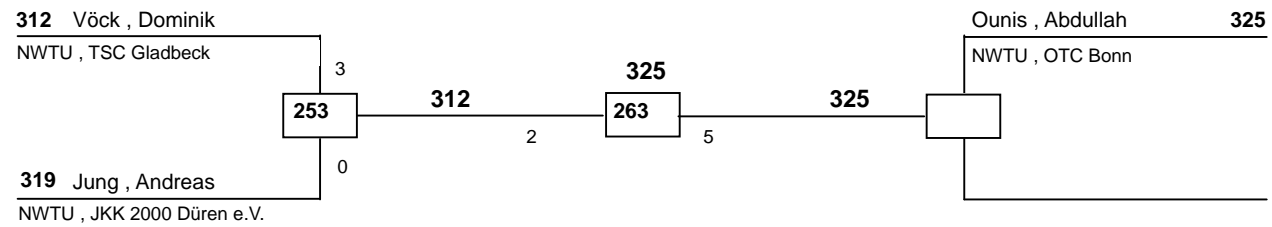

H-80
Bonsai Cup 2009
Bonn
am 26.09.2009

DELTAPOOL
Competition Management
by Hamid Rahimi
www.deltapool.de
Copyright by Hamid Rahimi 1994 - 2009

1. Abdullah Ounis (OTC Bonn, NWTU)
2. Dominik Vöck (TSC Gladbeck, NWTU)
3. Andreas Jung (JKK 2000 Düren e.V., NWTU)