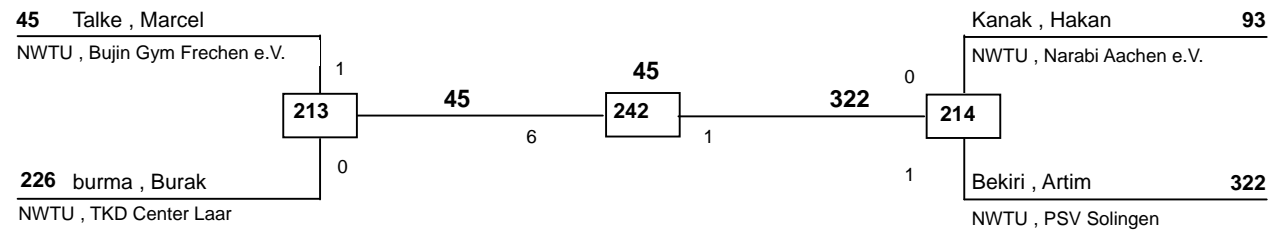

J Cm-41 LK II

Bonsai Cup 2009

Bonn

am 26.09.2009

DELTAPOOL
Competition Management
by Hamid Rahimi

www.deltapool.de

Copyright by Hamid Rahimi 1994 - 2009

1. Marcel Talke (Bujin Gym Frechen e.V., NWTU)
2. Artim Bekiri (PSV Solingen, NWTU)
3. Burak burma (TKD Center Laar, NWTU)
3. Hakan Kanak (Narabi Aachen e.V., NWTU)