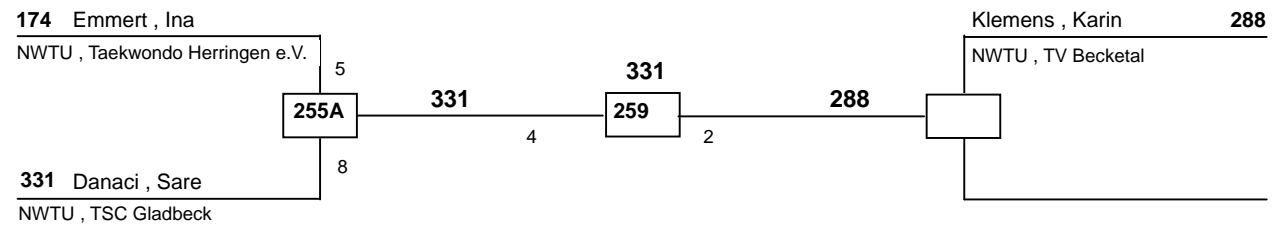

J Aw-49
Bonsai Cup 2009
Bonn
am 26.09.2009

DELTAPOOL
Competition Management
by Hamid Rahimi
www.deltapool.de
Copyright by Hamid Rahimi 1994 - 2009

1. Sare Danaci (TSC Gladbeck, NWTU)
2. Karin Klemens (TV Becketal, NWTU)
3. Ina Emmert (Taekwondo Herringen e.V., NWTU)