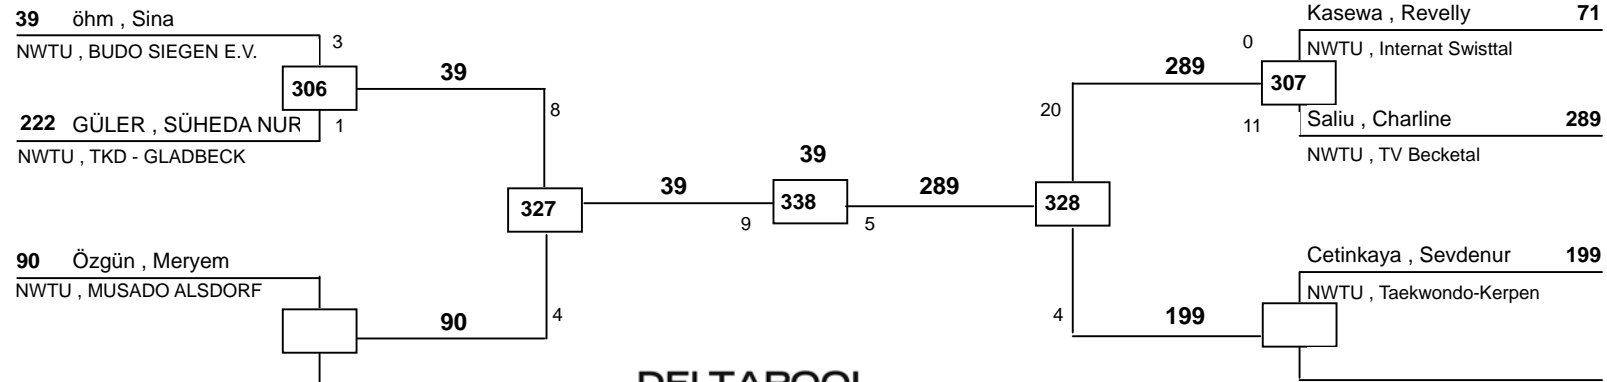

J CW-35 LK II

Bonsai Cup 2009

Bonn

am 26.09.2009

DELTAPOOL
Competition Management
by Hamid Rahimi

www.deltapool.de

Copyright by Hamid Rahimi 1994 - 2009

1. Sina öhm (BUDO SIEGEN E.V., NWTU)
2. Charline Saliu (TV Becketal, NWTU)
3. Meryem Özgün (MUSADO ALSDORF, NWTU)
3. Sevdenur Cetinkaya (Taekwondo-Kerpen, NWTU)