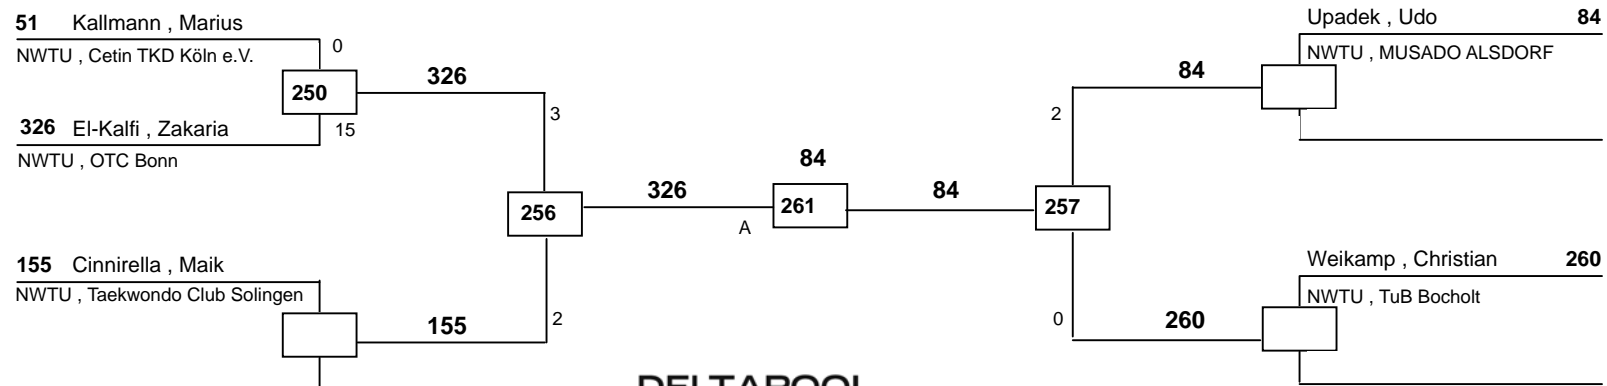

J Am-63
Bonsai Cup 2009
Bonn
am 26.09.2009

DELTAPOOL
Competition Management
by Hamid Rahimi
www.deltapool.de
Copyright by Hamid Rahimi 1994 - 2009

1. Udo Upadek (MUSADO ALSDORF, NWTU)
2. Zakaria EI-Kalfi (OTC Bonn, NWTU)
3. Maik Cinnirella (Taekwondo Club Solingen, NWTU)
3. Christian Weikamp (TuB Bocholt, NWTU)