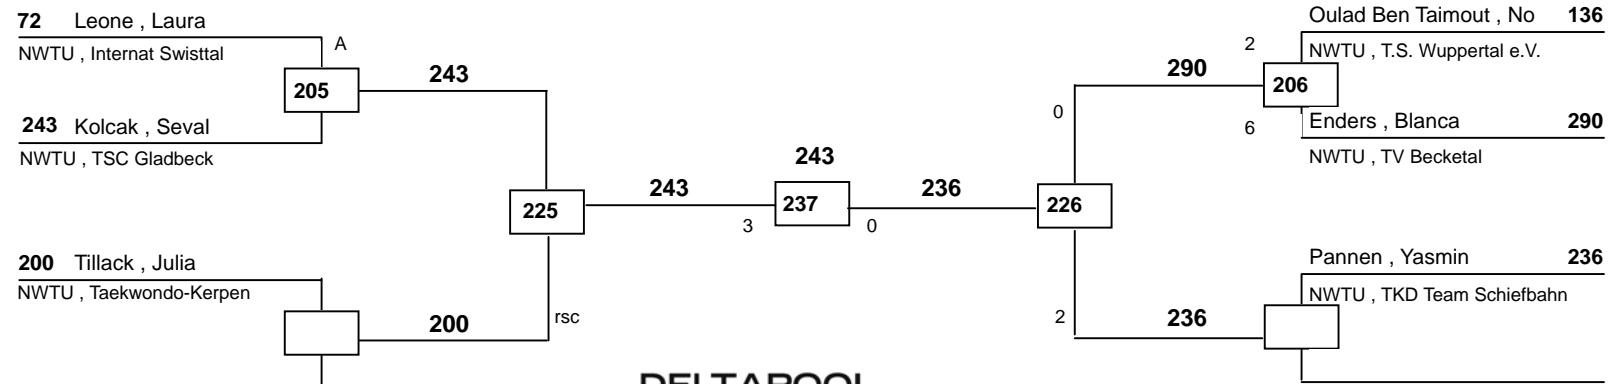

J CW-30 LK II

Bonsai Cup 2009

Bonn

am 26.09.2009

DELTAPOOL
Competition Management
by Hamid Rahimi
www.deltapool.de

Copyright by Hamid Rahimi 1994 - 2009

1. Seval Kolcak (TSC Gladbeck, NWTU)
2. Yasmin Pannen (TKD Team Schiefbahn, NWTU)
3. Julia Tillack (Taekwondo-Kerpen, NWTU)
3. Blanca Enders (TV Becketal, NWTU)