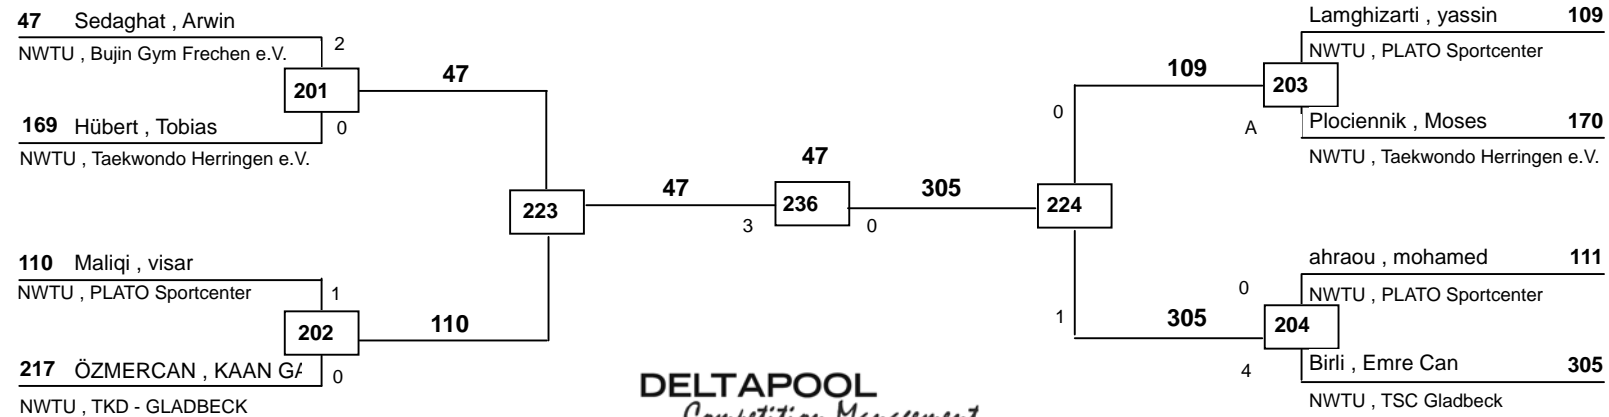

J Cm-35 LK II

Bonsai Cup 2009

Bonn

am 26.09.2009

DELTAPOOL
Competition Management
by Hamid Rahimi
www.deltapool.de

Copyright by Hamid Rahimi 1994 - 2009

1. Arwin Sedaghat (Bujin Gym Frechen e.V., NWTU)
2. Emre Can Birli (TSC Gladbeck, NWTU)
3. visar Maliqi (PLATO Sportcenter, NWTU)
3. yassin Lamghizarti (PLATO Sportcenter, NWTU)