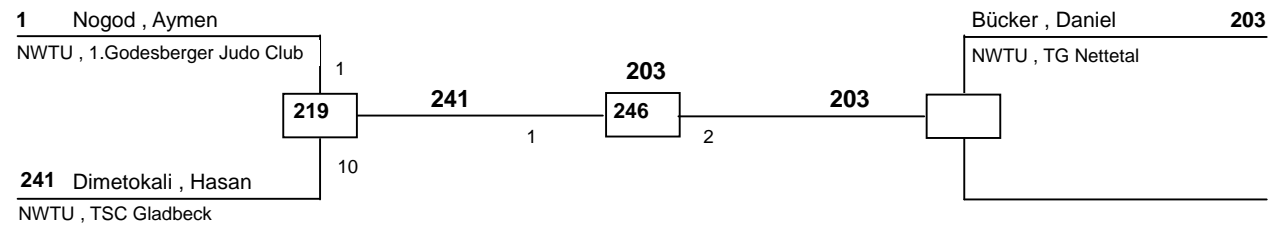

J Bm-49 LK II

Bonsai Cup 2009

Bonn

am 26.09.2009

DELTAPOOL
Competition Management
by Hamid Rahimi

www.deltapool.de

Copyright by Hamid Rahimi 1994 - 2009

1. Daniel Bücker (TG Nettetel, NWTU)
2. Hasan Dimetokali (TSC Gladbeck, NWTU)
3. Aymen Nogod (1.Godesberger Judo Club, NWTU)