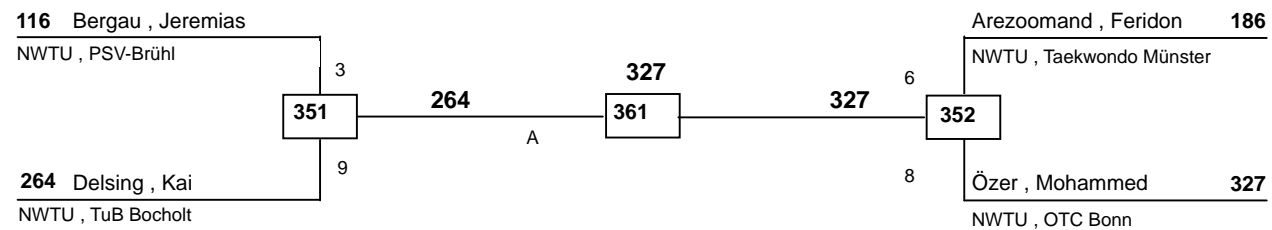

H-68 LK II

Bonsai Cup 2009

Bonn

am 26.09.2009

DELTAPOOL
Competition Management
by Hamid Rahimi

www.deltapool.de

Copyright by Hamid Rahimi 1994 - 2009

1. Mohammed Özer (OTC Bonn, NWTU)
2. Kai Delsing (TuB Bocholt, NWTU)
3. Jeremias Bergau (PSV-Brühl, NWTU)
3. Feridon Arezoomand (Taekwondo Münster, NWTU)