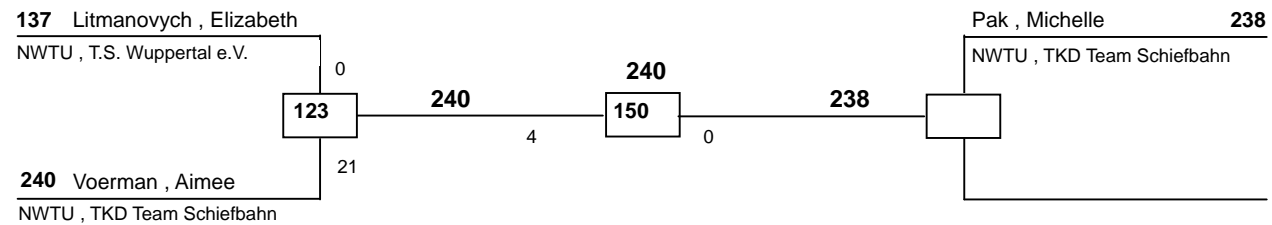

DELTAPOOL
Competition Management
by Hamid Rahimi

www.deltapool.de

Copyright by Hamid Rahimi 1994 - 2009

1. Aimee Voerman (TKD Team Schiefbahn, NWTU)
2. Michelle Pak (TKD Team Schiefbahn, NWTU)
3. Elizabeth Litmanovych (T.S. Wuppertal e.V., NWTU)