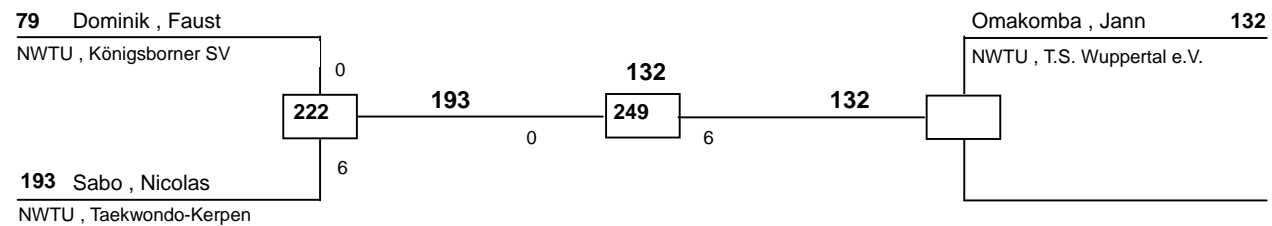

J Dm-35 LK II

Bonsai Cup 2009

Bonn

am 26.09.2009

68	Wirtz , Leon		157
NWTU , Internat Swisttal	1	235	7
			Ince , Tayfun
			NWTU , Taekwondo Club Solinger

DELTAPOOL
Competition Management
by Hamid Rahimi

www.deltapool.de

Copyright by Hamid Rahimi 1994 - 2009

1. **1. Tayfun Ince (Taekwondo Club Solingen, NWTU)**
2. **2. Leon Wirtz (Internat Swisttal, NWTU)**

J Dm-38 LK II

Bonsai Cup 2009

Bonn

am 26.09.2009

DELTAPOOL
Competition Management
by Hamid Rahimi

www.deltapool.de

Copyright by Hamid Rahimi 1994 - 2009

1. Jann Omakomba (T.S. Wuppertal e.V., NWTU)
2. Nicolas Sabo (Taekwondo-Kerpen, NWTU)
3. Faust Dominik (Königsborner SV, NWTU)