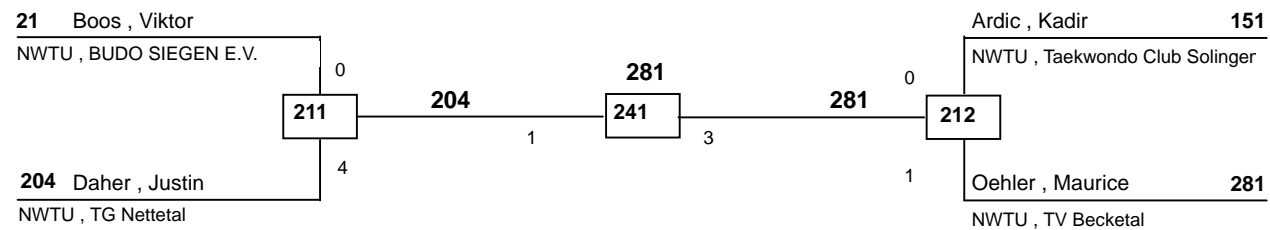

J Bm-45 LK II

Bonsai Cup 2009

Bonn

am 26.09.2009

DELTAPOOL
Competition Management
by Hamid Rahimi

www.deltapool.de

Copyright by Hamid Rahimi 1994 - 2009

1. Maurice Oehler (TV Becketal, NWTU)
2. Justin Daher (TG Nettetal, NWTU)
3. Viktor Boos (BUDO SIEGEN E.V., NWTU)
3. Kadir Ardic (Taekwondo Club Solingen, NWTU)