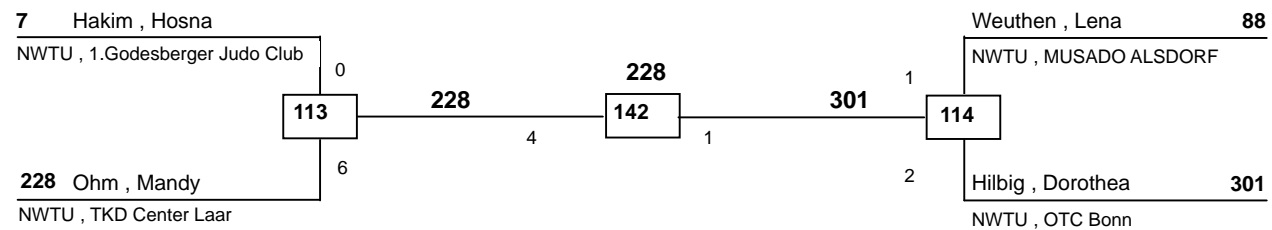

DELTAPOOL
Competition Management
by Hamid Rahimi

www.deltapool.de

Copyright by Hamid Rahimi 1994 - 2009

1. Mandy Ohm (TKD Center Laar, NWTU)
2. Dorothea Hilbig (OTC Bonn, NWTU)
3. Hosna Hakim (1.Godesberger Judo Club, NWTU)
3. Lena Weuthen (MUSADO ALSDORF, NWTU)