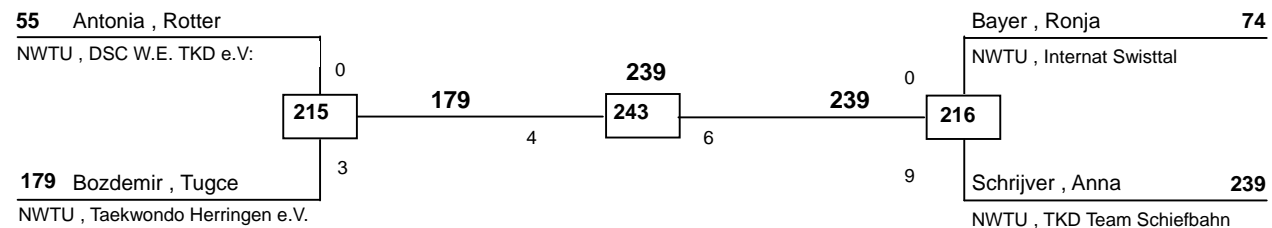

J Dw-32 LK II

Bonsai Cup 2009

Bonn

am 26.09.2009

DELTAPOOL
Competition Management
by Hamid Rahimi

www.deltapool.de

Copyright by Hamid Rahimi 1994 - 2009

1. Anna Schrijver (TKD Team Schiefbahn, NWTU)
2. Tugce Bozdemir (Taekwondo Herringen e.V., NWTU)
3. Rotter Antonia (DSC W.E. TKD e.V.;, NWTU)
3. Ronja Bayer (Internat Swisttal, NWTU)