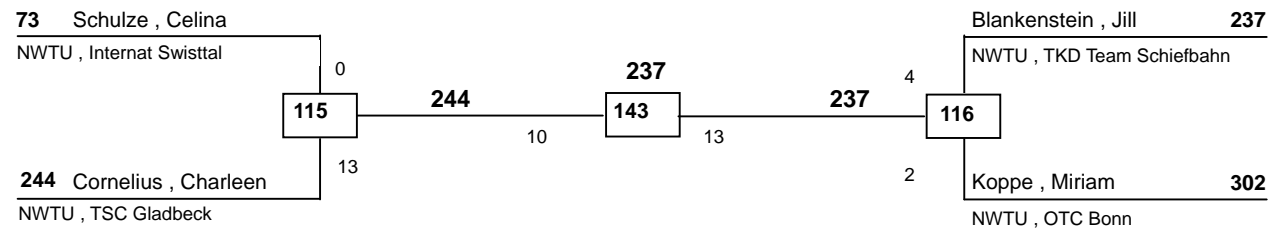

J CW-26 LK II

Bonsai Cup 2009

Bonn

am 26.09.2009

DELTAPOOL
Competition Management
by Hamid Rahimi

www.deltapool.de

Copyright by Hamid Rahimi 1994 - 2009

1. Jill Blankenstein (TKD Team Schiefbahn, NWTU)
2. Charleen Cornelius (TSC Gladbeck, NWTU)
3. Celina Schulze (Internat Swisttal, NWTU)
3. Miriam Koppe (OTC Bonn, NWTU)