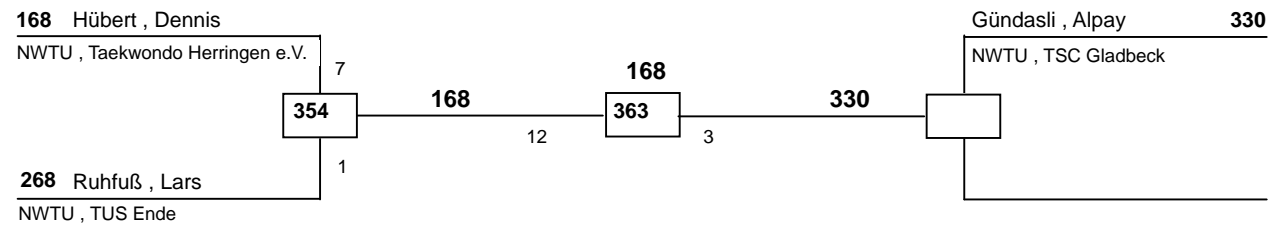

J Am-45
Bonsai Cup 2009
Bonn
am 26.09.2009

DELTAPOOL
Competition Management
by Hamid Rahimi
www.deltapool.de
Copyright by Hamid Rahimi 1994 - 2009

1. Dennis Hübert (Taekwondo Herringen e.V., NWTU)
2. Alpay Gündasli (TSC Gladbeck, NWTU)
3. Lars Ruhfuß (TUS Ende, NWTU)