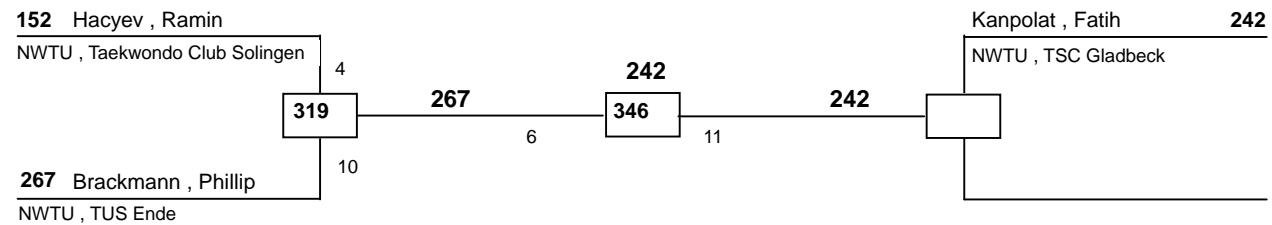

Copyright by Hamid Rahimi 1994 - 2009

- 1. Mazuk Kevin (DSC W.E. TKD e.V., NWTU)**
- 2. Lukas Ziegener (Bujin Gym Frechen e.V., NWTU)**

J Bm-37 LK II

Bonsai Cup 2009

Bonn

am 26.09.2009

DELTAPOOL
Competition Management
by Hamid Rahimi