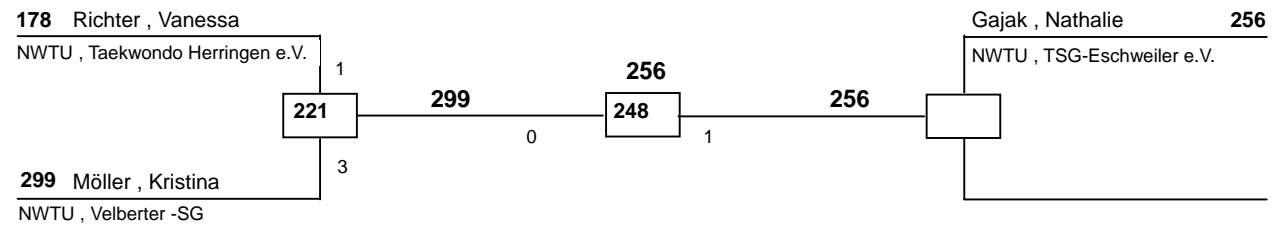

J CW-28 LK II

Bonsai Cup 2009

Bonn

am 26.09.2009

DELTAPOOL
Competition Management
by Hamid Rahimi

www.deltapool.de

Copyright by Hamid Rahimi 1994 - 2009

1. Nathalie Gajak (TSG-Eschweiler e.V., NWTU)
2. Kristina Möller (Velberter -SG, NWTU)
3. Vanessa Richter (Taekwondo Herringen e.V., NWTU)