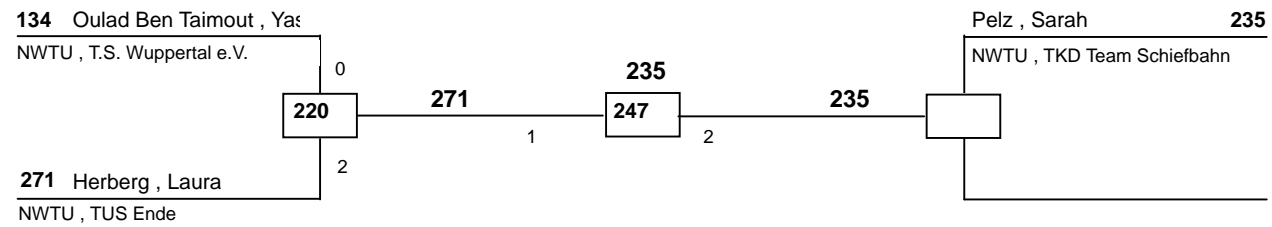

J Bw-55 LK II

Bonsai Cup 2009

Bonn

am 26.09.2009

DELTAPOOL
Competition Management
by Hamid Rahimi

www.deltapool.de

Copyright by Hamid Rahimi 1994 - 2009

1. Sarah Pelz (TKD Team Schiefbahn, NWTU)
2. Laura Herberg (TUS Ende, NWTU)
3. Yasmin Oulad Ben Taimout (T.S. Wuppertal e.V., NWTU)