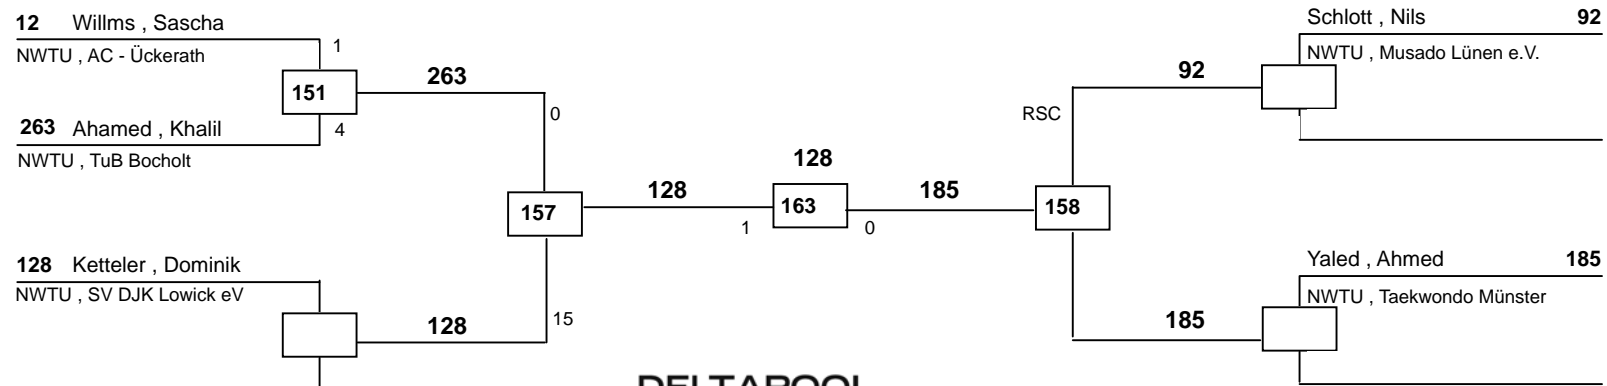

H-74 LK II

Bonsai Cup 2009

Bonn

am 26.09.2009

DELTAPOOL
Competition Management
by Hamid Rahimi

www.deltapool.de

Copyright by Hamid Rahimi 1994 - 2009

1. Dominik Ketteler (SV DJK Lowick eV, NWTU)
2. Ahmed Yaled (Taekwondo Münster, NWTU)
3. Khalil Ahamed (TuB Bocholt, NWTU)
3. Nils Schlott (Musado Lünen e.V., NWTU)