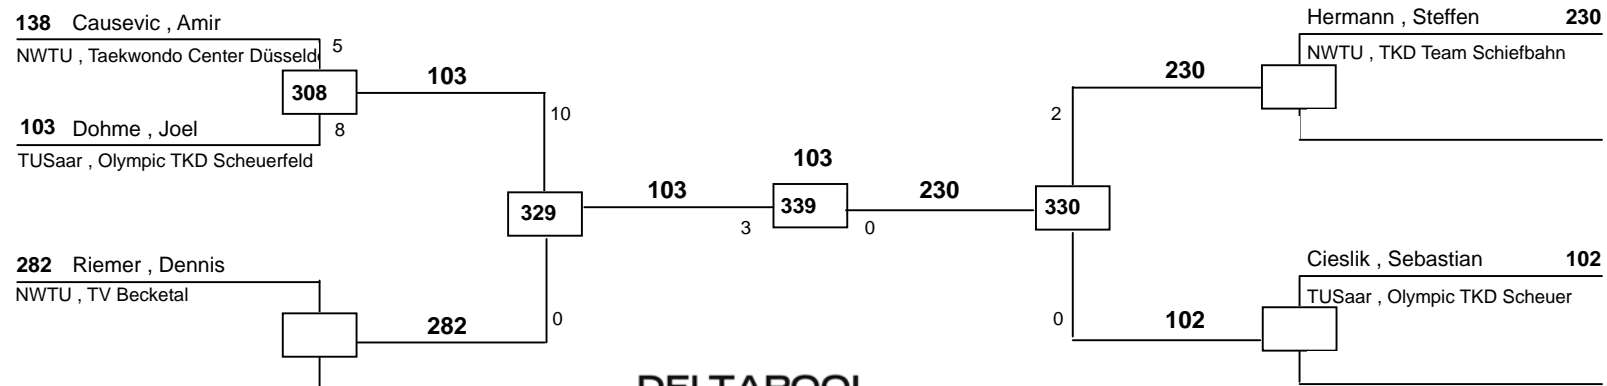

J Bm-45
Bonsai Cup 2009
Bonn
am 26.09.2009

DELTAPOOL
Competition Management
by Hamid Rahimi
www.deltapool.de
Copyright by Hamid Rahimi 1994 - 2009

1. Joel Dohme (Olympic TKD Scheuerfeld, TUSaar)
2. Steffen Hermann (TKD Team Schiefbahn, NWTU)
3. Dennis Riemer (TV Becketal, NWTU)
3. Sebastian Cieslik (Olympic TKD Scheuerfeld, TUSaar)