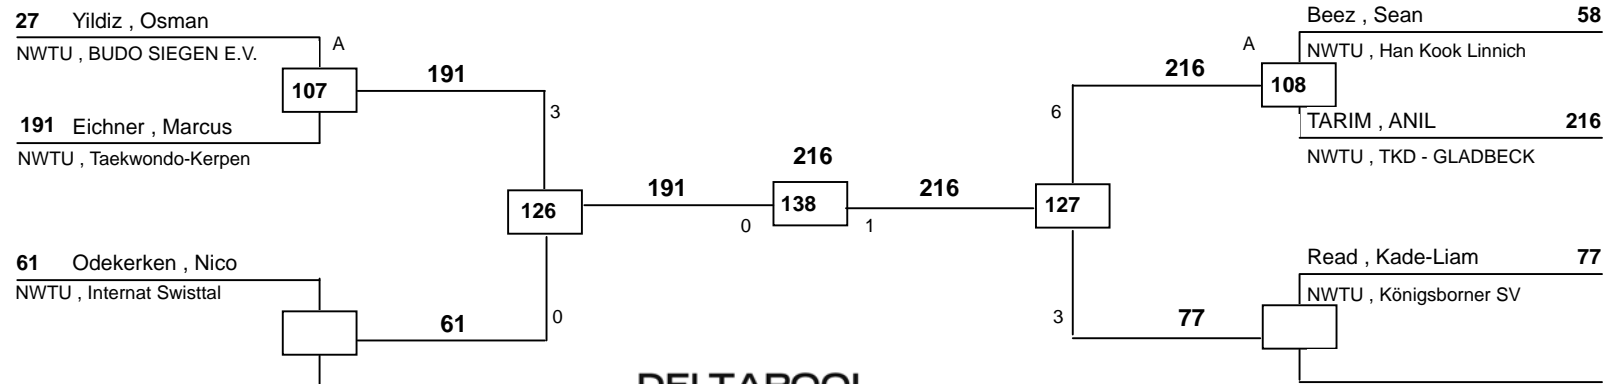

DELTAPOOL
Competition Management
by Hamid Rahimi

www.deltapool.de

Copyright by Hamid Rahimi 1994 - 2009

1. ANIL TARIM (TKD - GLADBECK, NWTU)
2. Marcus Eichner (Taekwondo-Kerpen, NWTU)
3. Nico Odekerken (Internat Swisttal, NWTU)
3. Kade-Liam Read (Königsborner SV, NWTU)