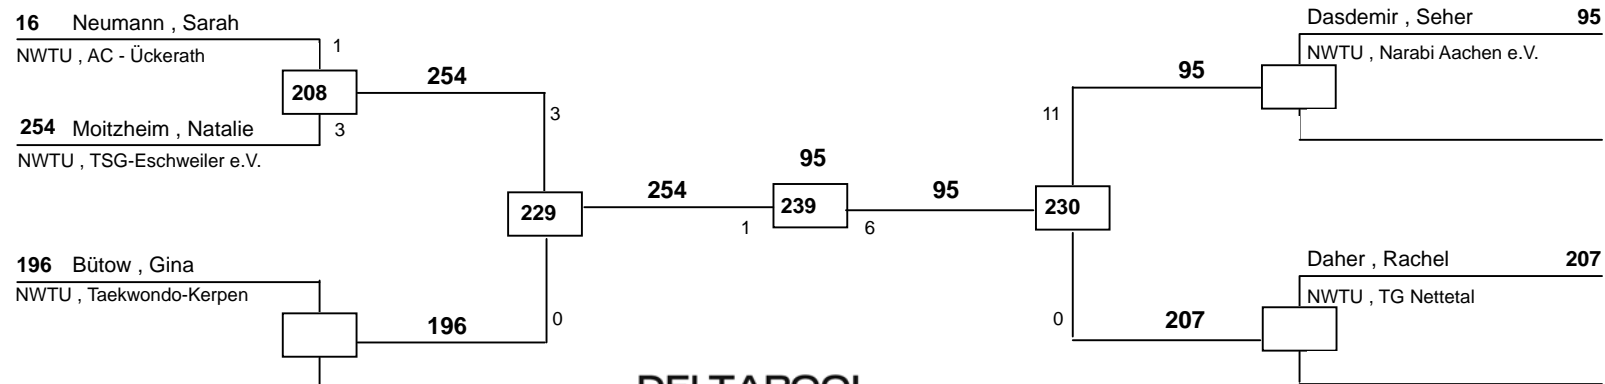

J Cw-45 LK II

Bonsai Cup 2009

Bonn

am 26.09.2009

DELTAPOOL
Competition Management
by Hamid Rahimi

www.deltapool.de

Copyright by Hamid Rahimi 1994 - 2009

1. Seher Dasdemir (Narabi Aachen e.V., NWTU)
2. Natalie Moitzheim (TSG-Eschweiler e.V., NWTU)
3. Gina Bütow (Taekwondo-Kerpen, NWTU)
3. Rachel Daher (TG Nettetal, NWTU)