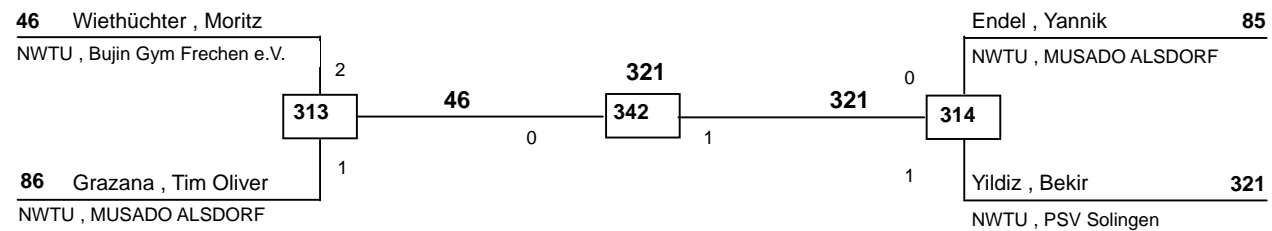

J Cm-38 LK II

Bonsai Cup 2009

Bonn

am 26.09.2009

DELTAPOOL
Competition Management
by Hamid Rahimi

www.deltapool.de

Copyright by Hamid Rahimi 1994 - 2009

1. Bekir Yıldız (PSV Solingen, NWTU)
2. Moritz Wiethüchter (Bujin Gym Frechen e.V., NWTU)
3. Tim Oliver Grazana (MUSADO ALSDORF, NWTU)
3. Yannik Endel (MUSADO ALSDORF, NWTU)