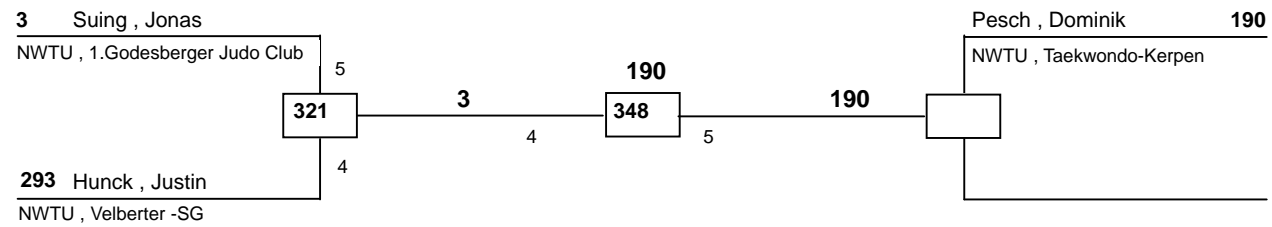

J Cm-45 LK II

Bonsai Cup 2009

Bonn

am 26.09.2009

DELTAPOOL
Competition Management
by Hamid Rahimi

www.deltapool.de

Copyright by Hamid Rahimi 1994 - 2009

1. Dominik Pesch (Taekwondo-Kerpen, NWTU)
2. Jonas Suing (1.Godesberger Judo Club, NWTU)
3. Justin Hunck (Velberter -SG, NWTU)