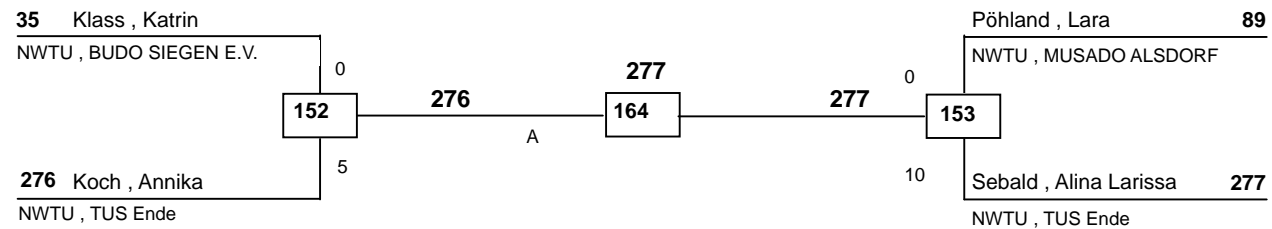

J Aw-55
Bonsai Cup 2009
Bonn
am 26.09.2009

DELTAPOOL
Competition Management
by Hamid Rahimi

www.deltapool.de

Copyright by Hamid Rahimi 1994 - 2009

1. Alina Larissa Sebald (TUS Ende, NWTU)
2. Annika Koch (TUS Ende, NWTU)
3. Katrin Klass (BUDO SIEGEN E.V., NWTU)
3. Lara Pöhland (MUSADO ALSDORF, NWTU)