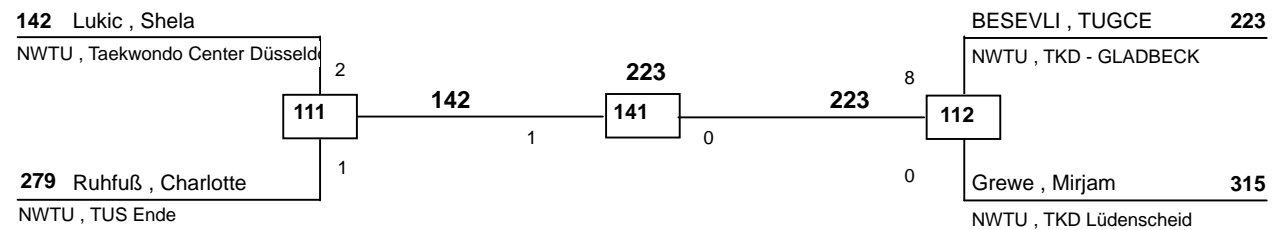

J CW-30
Bonsai Cup 2009
Bonn
am 26.09.2009

DELTAPOOL
Competition Management
by Hamid Rahimi

www.deltapool.de

Copyright by Hamid Rahimi 1994 - 2009

1. TUGCE BESEVLI (TKD - GLADBECK, NWTU)
2. Shela Lukic (Taekwondo Center Düsseldorf e.v, NWTU)
3. Charlotte Ruhfuß (TUS Ende, NWTU)
3. Mirjam Grewe (TKD Lüdenscheid, NWTU)