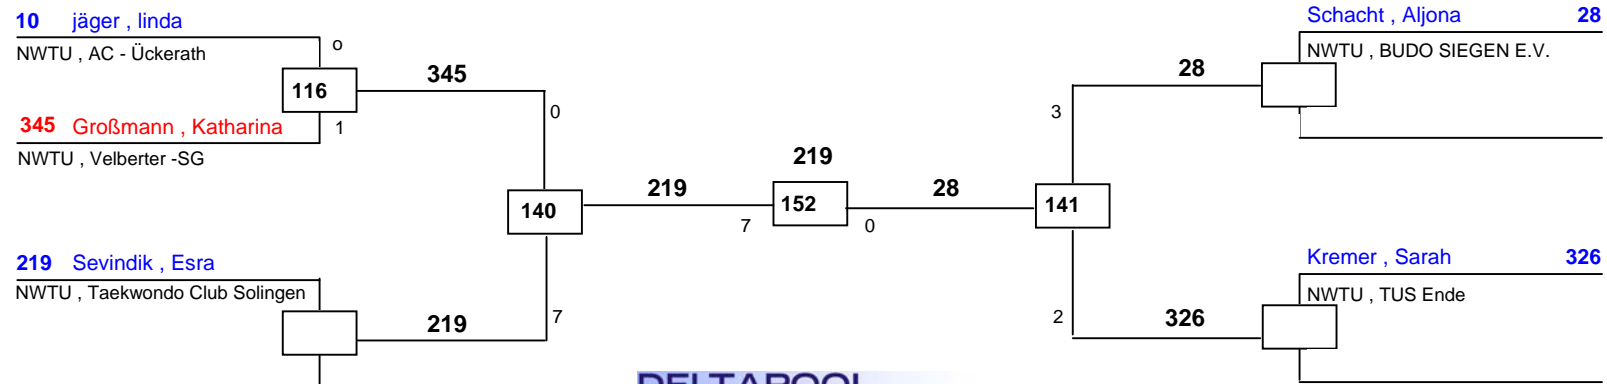

J Bw-47 LK II

Bonsai Cup 2008

Bonn

am 18.10.2008

DELTAPOOL
Competition Management
by Hamid Rahimi

www.deltapool.de

Copyright by Hamid Rahimi 1994 - 2008

1. Esra Sevindik (Taekwondo Club Solingen, NWTU)
2. Aljona Schacht (BUDO SIEGEN E.V., NWTU)
3. Katharina Großmann (Velberter -SG, NWTU)
3. Sarah Kremer (TUS Ende, NWTU)