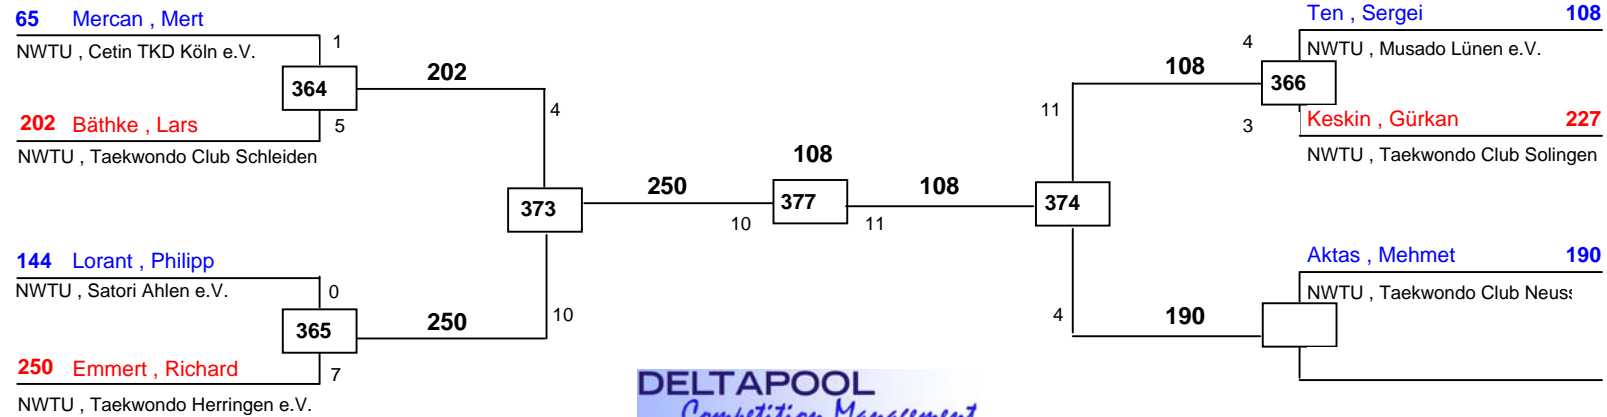

J Am-63
Bonsai Cup 2008
Bonn
am 18.10.2008

DELTAPOOL
Competition Management
by Hamid Rahimi

www.deltapool.de

Copyright by Hamid Rahimi 1994 - 2008

- 1. Yassin Kuru (BUDO SIEGEN E.V., NWTU)
- 2. Alexander Toll (AC - Ückerath, NWTU)
- 3. Robin Kornath (T.C. Düren, NWTU)
- 3. Rene Porger (Pyongwon Merkstein, NWTU)

J Am-68
Bonsai Cup 2008
Bonn
am 18.10.2008

DELTAPOOL
Competition Management
 by Hamid Rahimi

www.deltapool.de

Copyright by Hamid Rahimi 1994 - 2008

- 1. Sergei Ten (Musado Lünen e.V., NWTU)**
- 2. Richard Emmert (Taekwondo Herringen e.V., NWTU)**
- 3. Lars Bäthke (Taekwondo Club Schleiden, NWTU)**
- 3. Mehmet Aktas (Taekwondo Club Neuss e.V., NWTU)**