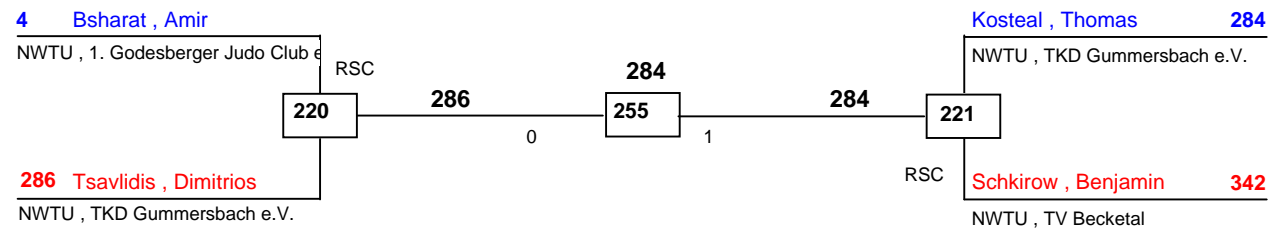

J Cm-38
Bonsai Cup 2008
Bonn
am 18.10.2008

DELTAPOOL
Competition Management
by Hamid Rahimi

www.deltapool.de

Copyright by Hamid Rahimi 1994 - 2008

1. Thomas Kosteal (TKD Gummersbach e.V., NWTU)
2. Dimitrios Tsavlidis (TKD Gummersbach e.V., NWTU)
3. Amir Bsharat (1. Godesberger Judo Club e.V., NWTU)
3. Benjamin Schkirow (TV Becketal, NWTU)