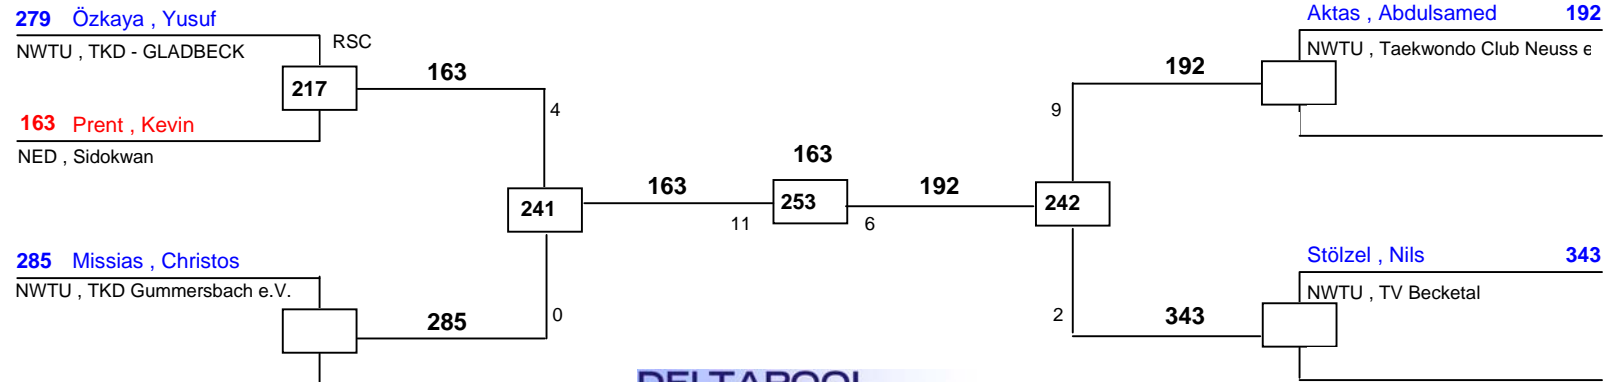

J Cm-45
Bonsai Cup 2008
Bonn
am 18.10.2008

DELTAPOOL
Competition Management
by Hamid Rahimi

www.deltapool.de

Copyright by Hamid Rahimi 1994 - 2008

1. Kevin Prent (Sidokwan, NED)
2. Abdulsamed Aktas (Taekwondo Club Neuss e.V., NWTU)
3. Christos Missias (TKD Gummersbach e.V., NWTU)
3. Nils Stölzel (TV Becketal, NWTU)