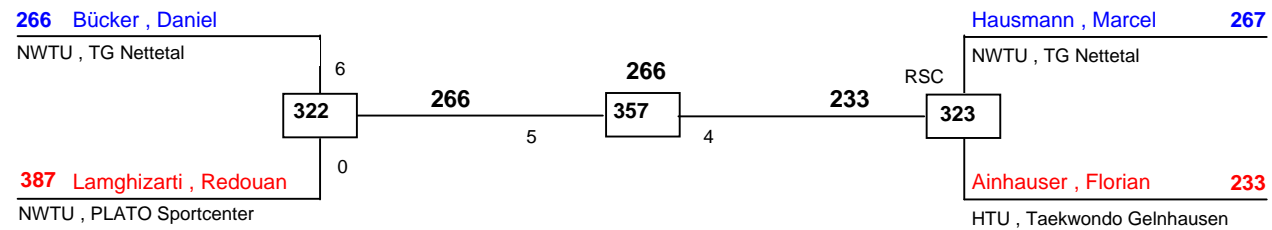

J Bm-41 LK II

Bonsai Cup 2008

Bonn

am 18.10.2008

DELTAPOOL
Competition Management
by Hamid Rahimi

www.deltapool.de

Copyright by Hamid Rahimi 1994 - 2008

1. Daniel Bucker (TG Nettetal, NWTU)
2. Florian Ainhauser (Taekwondo Gelnhausen, HTU)
3. Redouan Lamghizarti (PLATO Sportcenter, NWTU)
3. Marcel Hausmann (TG Nettetal, NWTU)