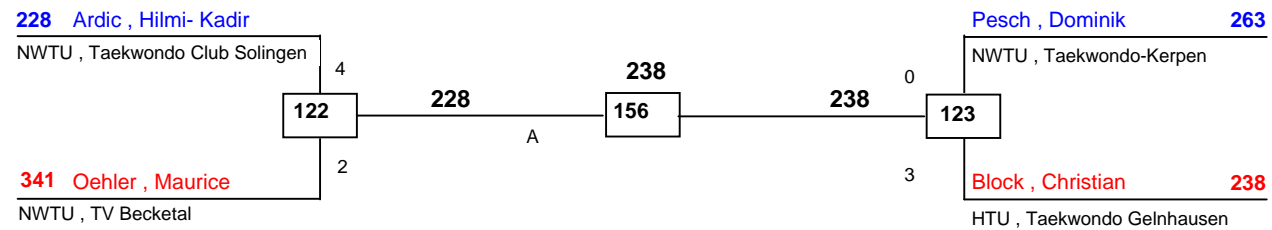

J Cm-41 LK II

Bonsai Cup 2008

Bonn

am 18.10.2008

DELTAPOOL
Competition Management
by Hamid Rahimi

www.deltapool.de

Copyright by Hamid Rahimi 1994 - 2008

1. Christian Block (Taekwondo Gelnhausen, HTU)
2. Hilmi- Kadir Ardic (Taekwondo Club Solingen, NWTU)
3. Maurice Oehler (TV Becketal, NWTU)
3. Dominik Pesch (Taekwondo-Kerpen, NWTU)