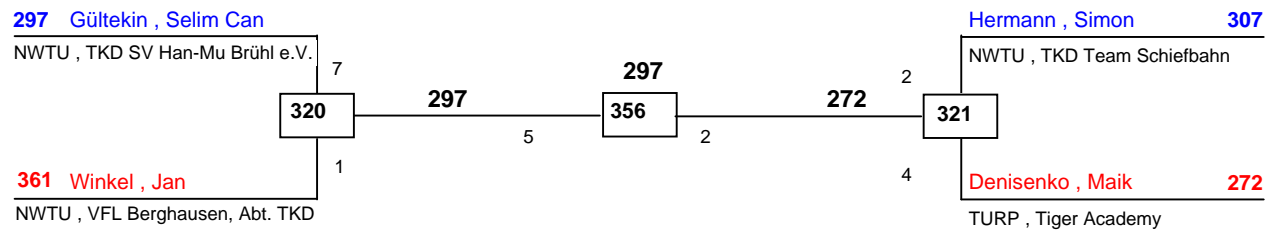

J Cm-35
Bonsai Cup 2008
Bonn
am 18.10.2008

DELTAPOOL
Competition Management
by Hamid Rahimi

www.deltapool.de

Copyright by Hamid Rahimi 1994 - 2008

1. Selim Can Gültekin (TKD SV Han-Mu Brühl e.V., NWTU)
2. Maik Denisenko (Tiger Academy, TURP)
3. Jan Winkel (VFL Berghausen, Abt. TKD, NWTU)
3. Simon Hermann (TKD Team Schiefbahn, NWTU)