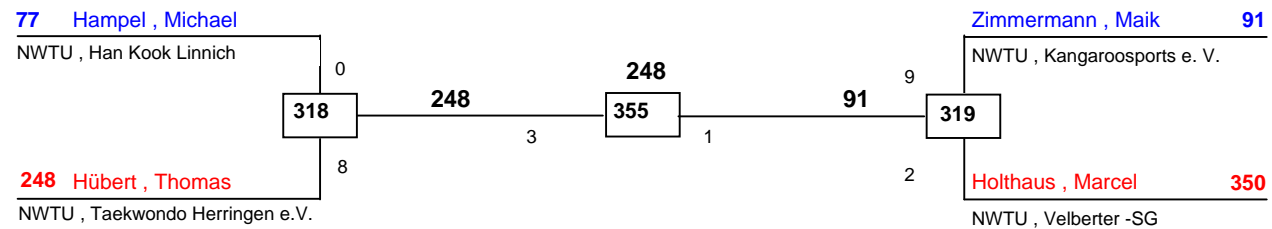

J Bm-49
Bonsai Cup 2008
Bonn
am 18.10.2008

DELTAPOOL
Competition Management
by Hamid Rahimi

www.deltapool.de

Copyright by Hamid Rahimi 1994 - 2008

1. Thomas Hübert (Taekwondo Herringen e.V., NWTU)
2. Maik Zimmermann (Kangaroosports e. V., NWTU)
3. Michael Hampel (Han Kook Linnich, NWTU)
3. Marcel Holthaus (Velberter -SG, NWTU)