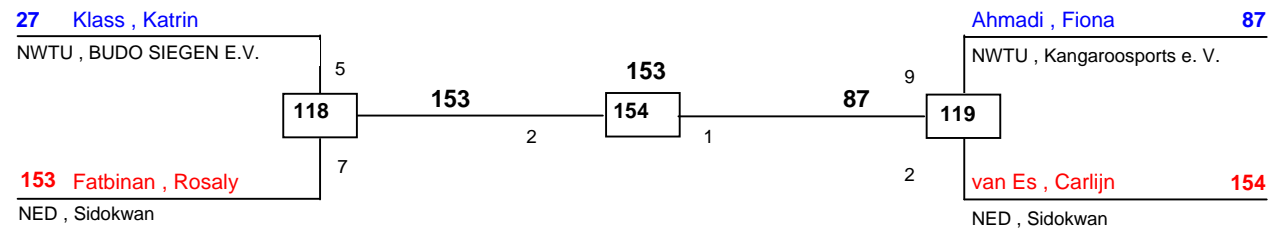

J Bw-51
Bonsai Cup 2008
Bonn
am 18.10.2008

DELTAPOOL
Competition Management
by Hamid Rahimi

www.deltapool.de

Copyright by Hamid Rahimi 1994 - 2008

1. Rosaly Fatbinan (Sidokwan, NED)
2. Fiona Ahmadi (Kangaroosports e. V., NWTU)
3. Katrin Klass (BUDO SIEGEN E.V., NWTU)
3. Carlijn van Es (Sidokwan, NED)