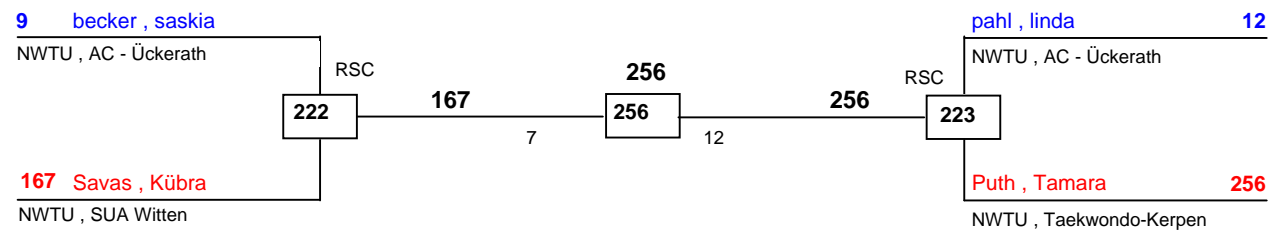

J Bw-55 LK II

Bonsai Cup 2008

Bonn

am 18.10.2008

DELTAPOOL
Competition Management
by Hamid Rahimi

www.deltapool.de

Copyright by Hamid Rahimi 1994 - 2008

1. Tamara Puth (Taekwondo-Kerpen, NWTU)
2. Kübra Savas (SUA Witten, NWTU)
3. saskia becker (AC - Ückerath, NWTU)
3. linda pahl (AC - Ückerath, NWTU)