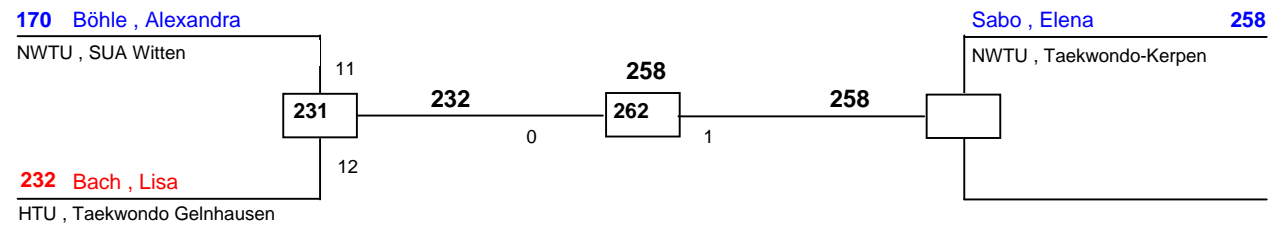

J Cw-41 LK II

Bonsai Cup 2008

Bonn

am 18.10.2008

DELTAPOOL
Competition Management
by Hamid Rahimi

www.deltapool.de

Copyright by Hamid Rahimi 1994 - 2008

1. Elena Sabo (Taekwondo-Kerpen, NWTU)
2. Lisa Bach (Taekwondo Gelnhausen, HTU)
3. Alexandra Böhle (SUA Witten, NWTU)