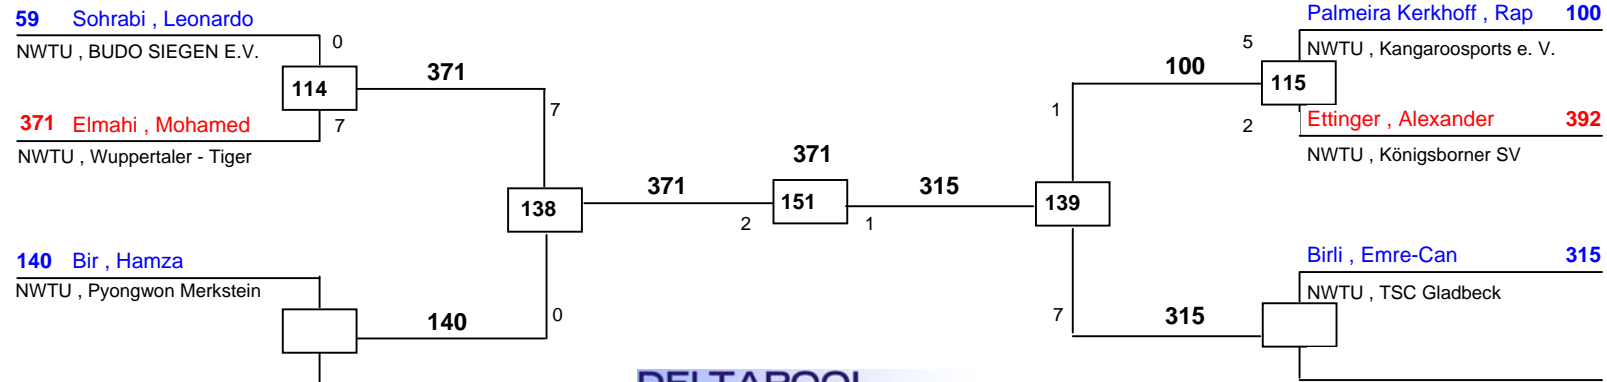

J Dm-32 LK II

Bonsai Cup 2008

Bonn

am 18.10.2008

DELTAPOOL
Competition Management
by Hamid Rahimi

www.deltapool.de

Copyright by Hamid Rahimi 1994 - 2008

1. Mohamed Elmahi (Wuppertaler - Tiger, NWTU)
2. Emre-Can Birli (TSC Gladbeck, NWTU)
3. Hamza Bir (Pyongwon Merkstein, NWTU)
3. Raphael Palmeira Kerkhoff (Kangaroosports e. V., NWTU)