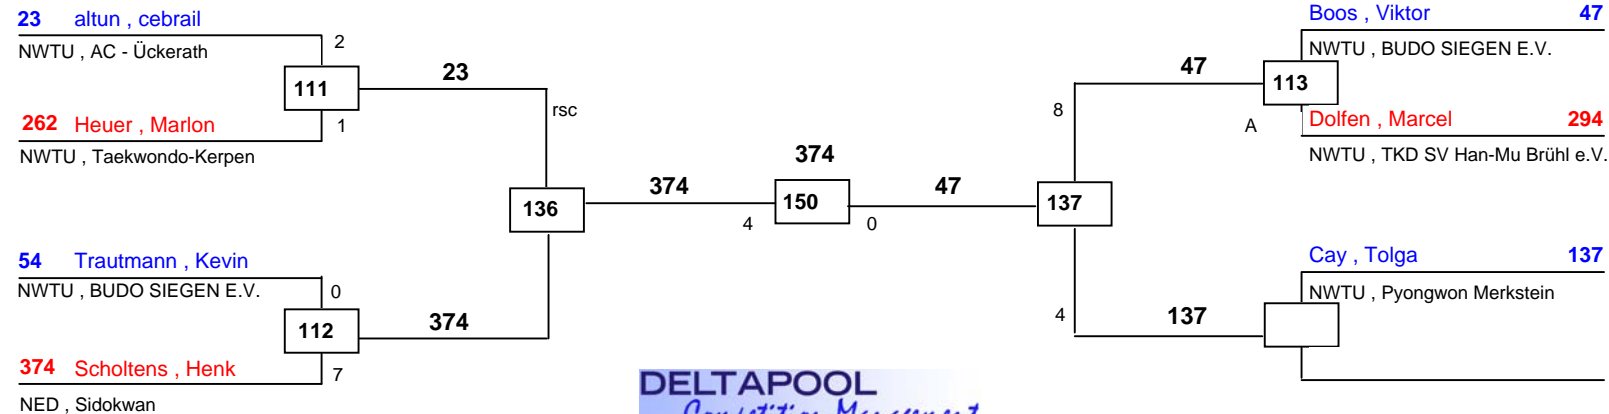

J Cm-38 LK II

Bonsai Cup 2008

Bonn

am 18.10.2008

DELTAPOOL
Competition Management
by Hamid Rahimi

www.deltapool.de

Copyright by Hamid Rahimi 1994 - 2008

1. Henk Scholtens (Sidokwan, NED)
2. Viktor Boos (BUDO SIEGEN E.V., NWTU)
3. cebrail altun (AC - Ückerath, NWTU)
3. Tolga Cay (Pyongwon Merkstein, NWTU)