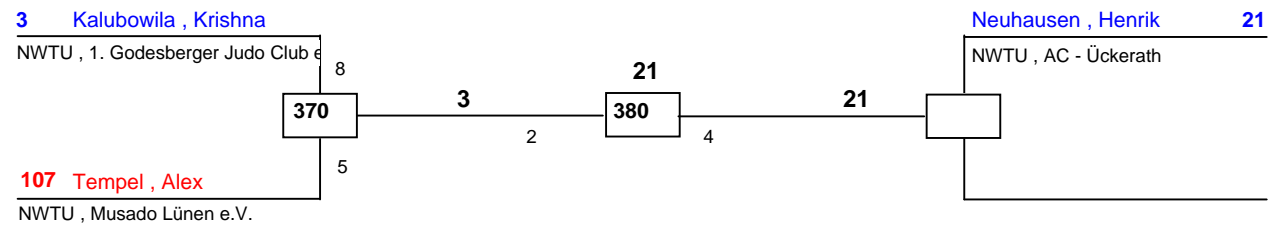

J Am-73
Bonsai Cup 2008
Bonn
am 18.10.2008

DELTAPOOL
Competition Management
by Hamid Rahimi

www.deltapool.de

Copyright by Hamid Rahimi 1994 - 2008

1. Henrik Neuhausen (AC - Ückerath, NWTU)
2. Krishna Kalubowila (1. Godesberger Judo Club e.V., NWTU)
3. Alex Tempel (Musado Lünen e.V., NWTU)