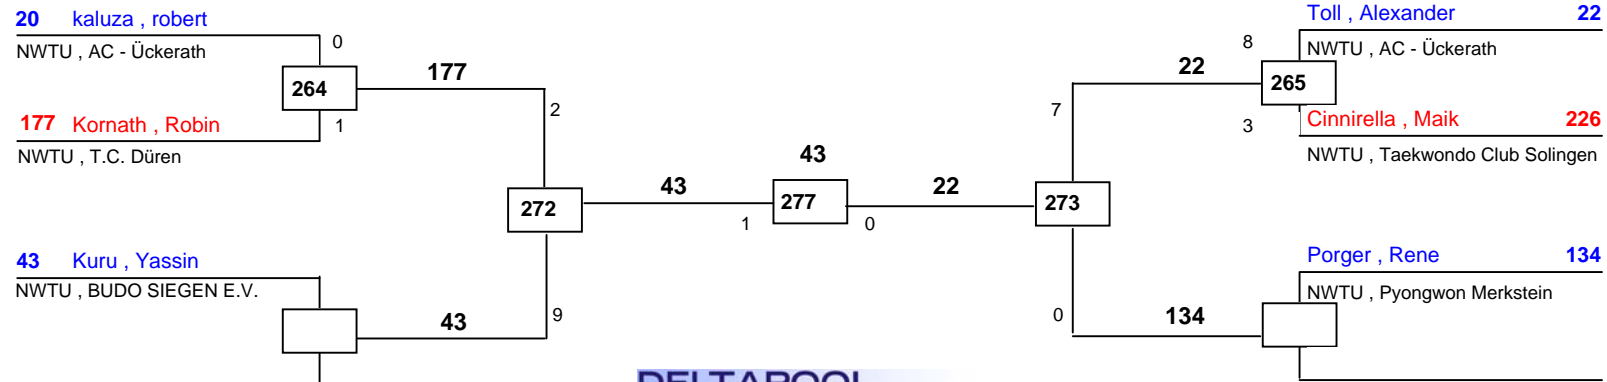

J Am-63
Bonsai Cup 2008
Bonn
am 18.10.2008

DELTAPOOL
Competition Management
by Hamid Rahimi

www.deltapool.de

Copyright by Hamid Rahimi 1994 - 2008

1. Yassin Kuru (BUDO SIEGEN E.V., NWTU)
2. Alexander Toll (AC - Ückerath, NWTU)
3. Robin Kornath (T.C. Düren, NWTU)
3. Rene Porger (Pyongwon Merkstein, NWTU)