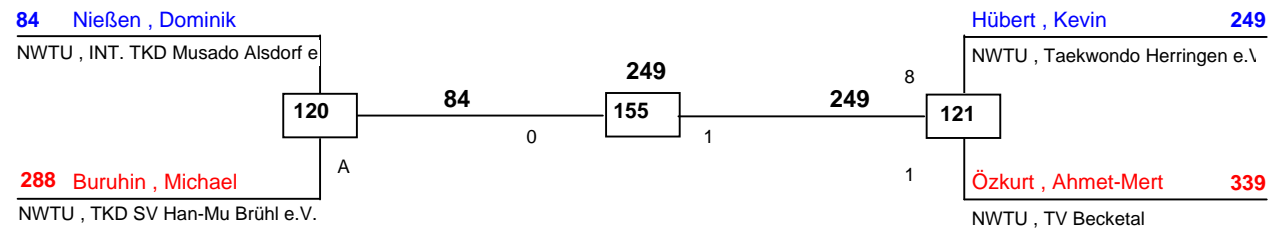

J Bm-37 LK II

Bonsai Cup 2008

Bonn

am 18.10.2008

DELTAPOOL
Competition Management
by Hamid Rahimi

www.deltapool.de

Copyright by Hamid Rahimi 1994 - 2008

1. Kevin Hübert (Taekwondo Herringen e.V., NWTU)
2. Dominik Nießen (INT. TKD Musado Alsdorf e.V., NWTU)
3. Michael Buruhin (TKD SV Han-Mu Brühl e.V., NWTU)
3. Ahmet-Mert Özkurt (TV Becketal, NWTU)