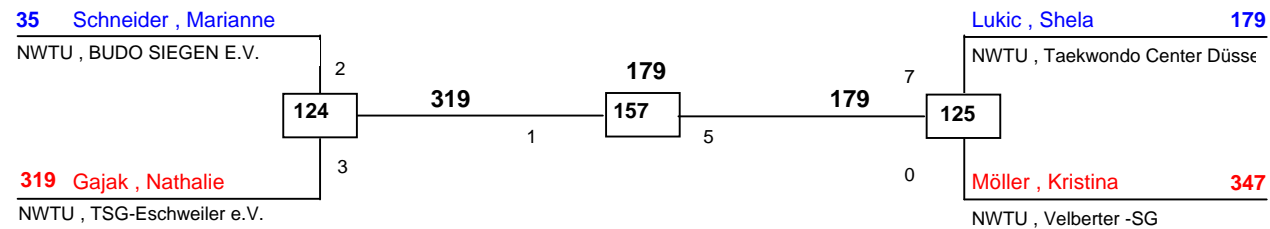

J Cw-26 LK II

Bonsai Cup 2008

Bonn

am 18.10.2008

DELTAPOOL
Competition Management
by Hamid Rahimi

www.deltapool.de

Copyright by Hamid Rahimi 1994 - 2008

1. Shela Lukic (Taekwondo Center Düsseldorf e.v, NWTU)
2. Nathalie Gajak (TSG-Eschweiler e.V., NWTU)
3. Marianne Schneider (BUDO SIEGEN E.V., NWTU)
3. Kristina Möller (Velberter -SG, NWTU)