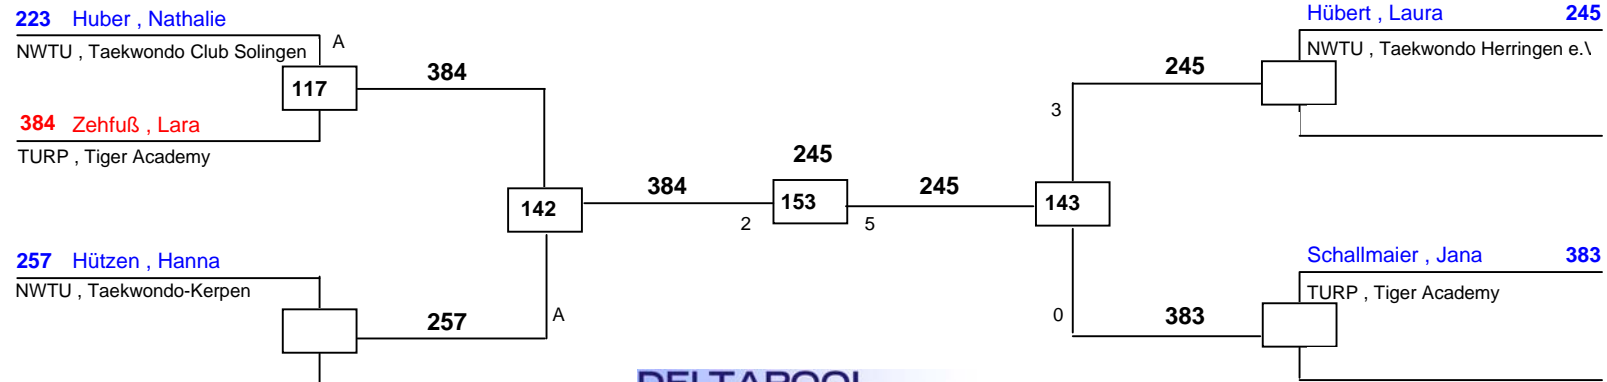

J Cw-38 LK II

Bonsai Cup 2008

Bonn

am 18.10.2008

DELTAPOOL
Competition Management
by Hamid Rahimi

www.deltapool.de

Copyright by Hamid Rahimi 1994 - 2008

1. Laura Hübert (Taekwondo Herringen e.V., NWTU)
2. Lara Zehfuß (Tiger Academy, TURP)
3. Hanna Hützen (Taekwondo-Kerpen, NWTU)
3. Jana Schallmaier (Tiger Academy, TURP)