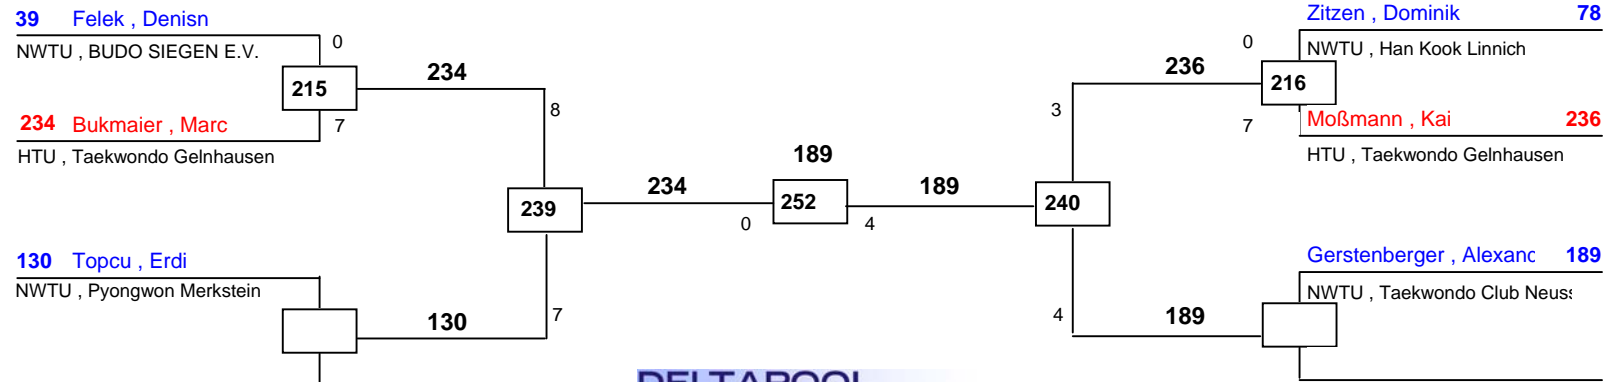

J Bm-53 LK II

Bonsai Cup 2008

Bonn

am 18.10.2008

DELTAPOOL
Competition Management
by Hamid Rahimi

www.deltapool.de

Copyright by Hamid Rahimi 1994 - 2008

1. Alexander Gerstenberger (Taekwondo Club Neuss e.V., N
2. Marc Bukmaier (Taekwondo Gelnhausen, HTU)
3. Erdi Topcu (Pyongwon Merkstein, NWTU)
3. Kai Moßmann (Taekwondo Gelnhausen, HTU)