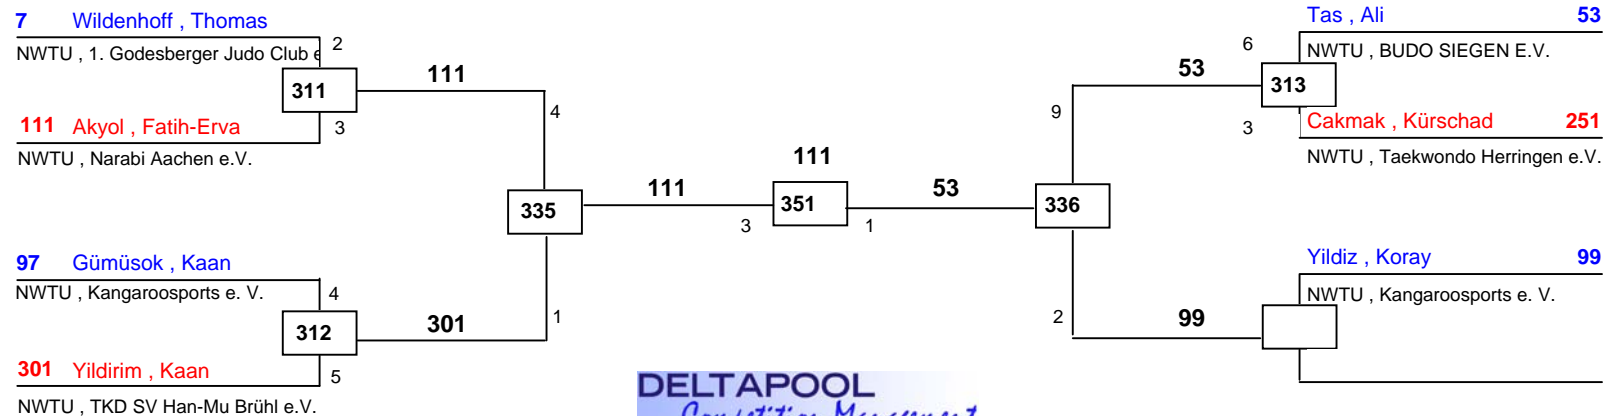

J Cm-28 LK II

Bonsai Cup 2008

Bonn

am 18.10.2008

DELTAPOOL
Competition Management
by Hamid Rahimi

www.deltapool.de

Copyright by Hamid Rahimi 1994 - 2008

1. Fatih-Erva Akyol (Narabi Aachen e.V., NWTU)
2. Ali Tas (BUDO SIEGEN E.V., NWTU)
3. Kaan Yildirim (TKD SV Han-Mu Brühl e.V., NWTU)
3. Koray Yildiz (Kangaroosports e. V., NWTU)