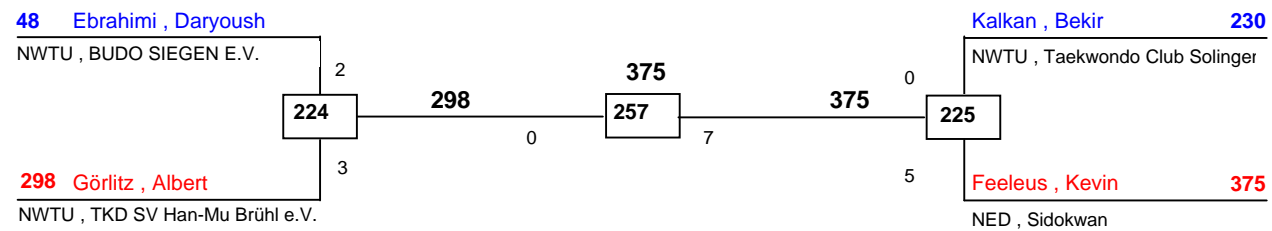

J Cm-49 LK II

Bonsai Cup 2008

Bonn

am 18.10.2008

DELTAPOOL
Competition Management
by Hamid Rahimi

www.deltapool.de

Copyright by Hamid Rahimi 1994 - 2008

1. Kevin Feeleus (Sidokwan, NED)
2. Albert Görnitz (TKD SV Han-Mu Brühl e.V., NWTU)
3. Daryoush Ebrahimi (BUDO SIEGEN E.V., NWTU)
3. Bekir Kalkan (Taekwondo Club Solingen, NWTU)