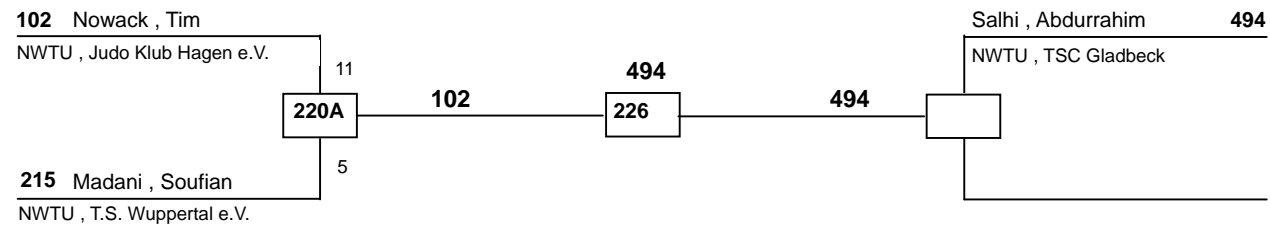

J Bm-57 LK II

Euregio Cup 2009

Nettetal

am 21.11.2009 - 22.11.2009

DELTAPOOL
Competition Management
by Hamid Rahimi

1. Abdurrahim Salhi (TSC Gladbeck, NWTU)
2. Tim Nowack (Judo Klub Hagen e.V., NWTU)
3. Soufian Madani (T.S. Wuppertal e.V., NWTU)