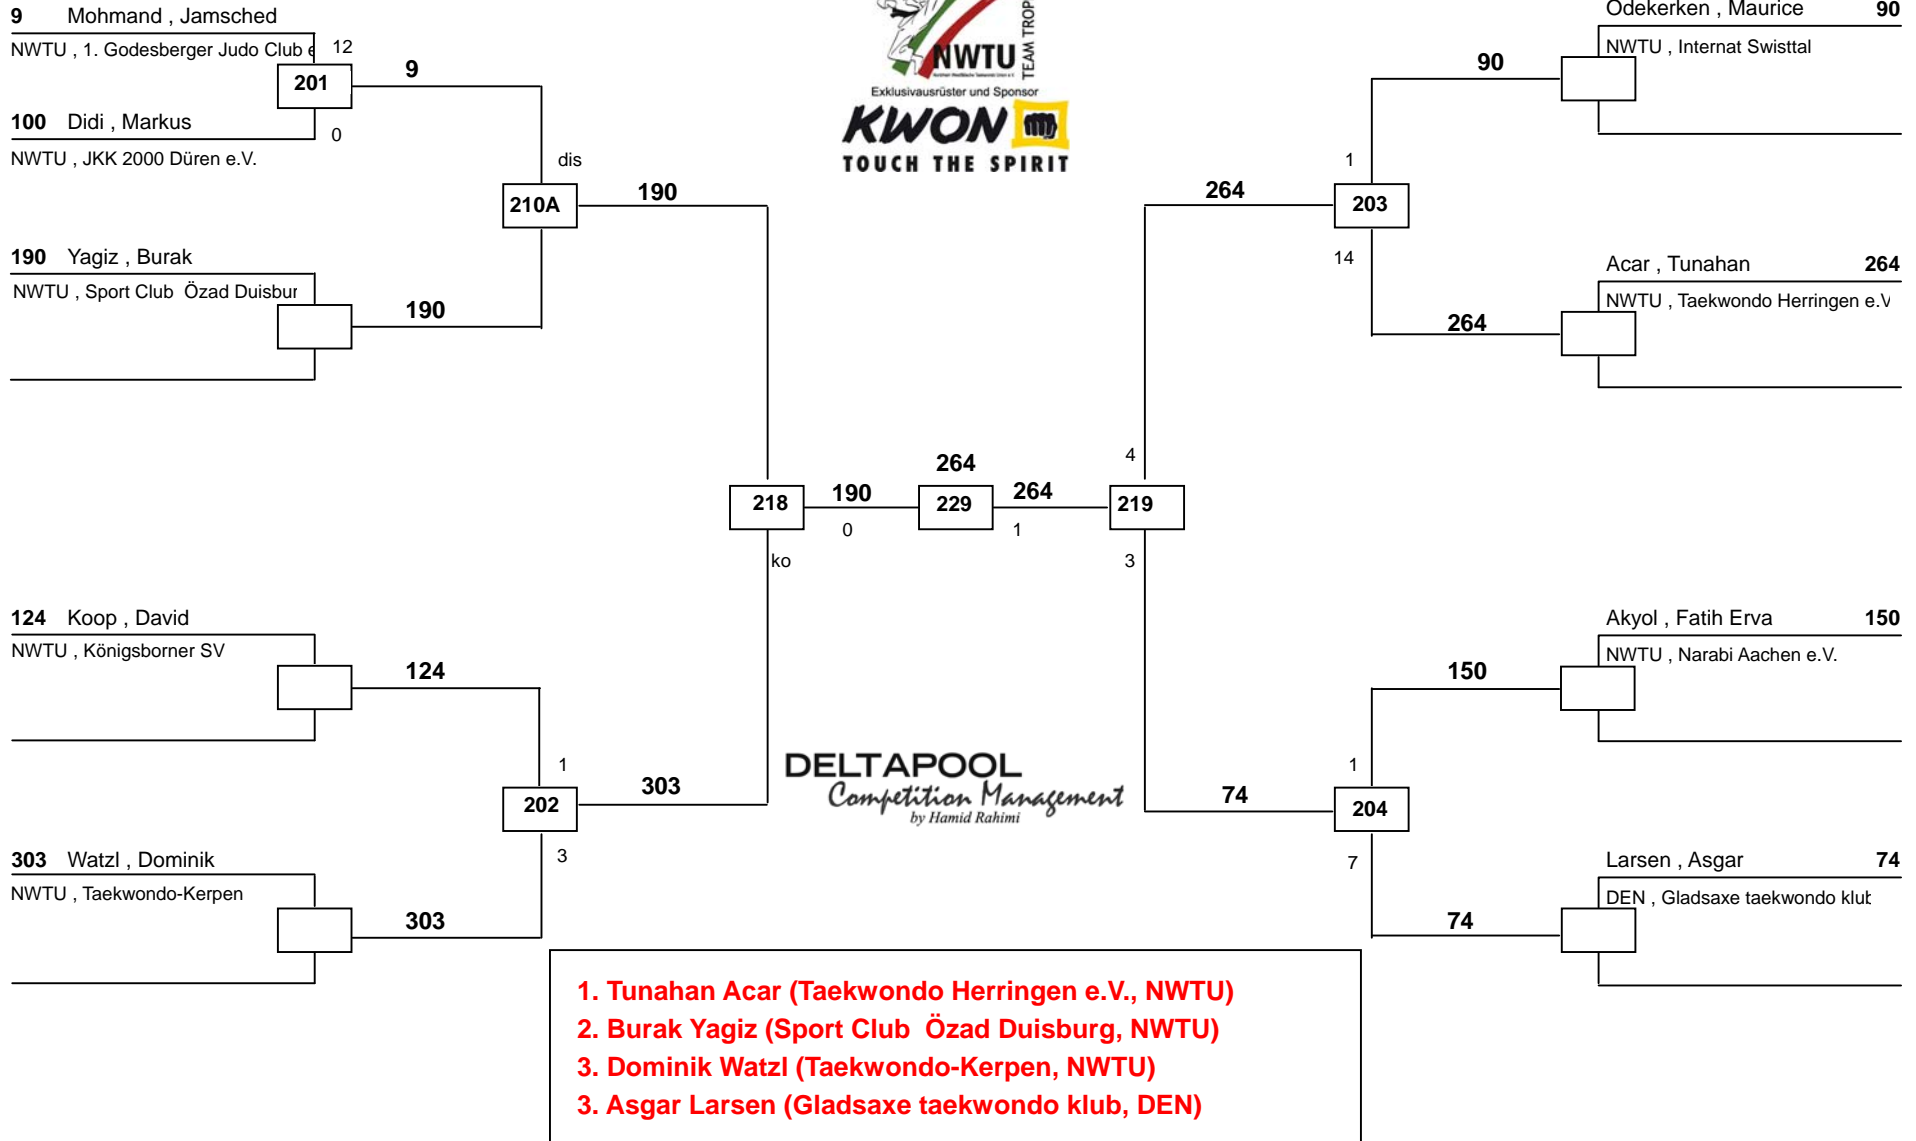

J Cm-30 LK II

Euregio Cup 2009

Nettetal

am 21.11.2009 - 22.11.2009

DELTAPOOL
Competition Management
by Hamid Rahimi