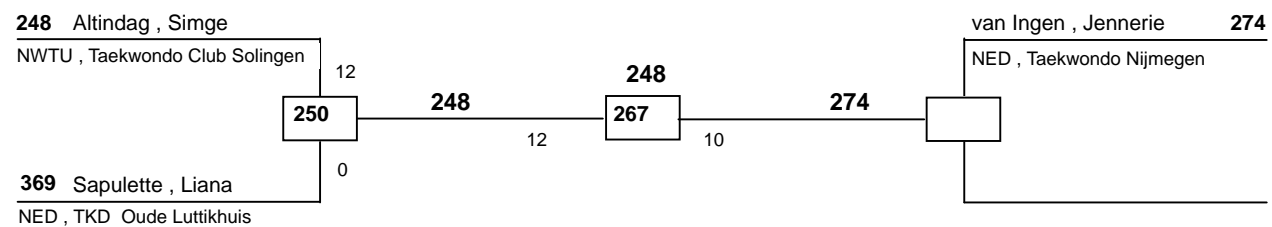

J Aw-46
Euregio Cup 2009
Nettetal
am 21.11.2009 - 22.11.2009

DELTAPOOL
Competition Management
by Hamid Rahimi

1. Simge Altindag (Taekwondo Club Solingen, NWTU)
2. Jennerie van Ingen (Taekwondo Nijmegen, NED)
3. Liana Sapulette (TKD Oude Luttkhuis, NED)