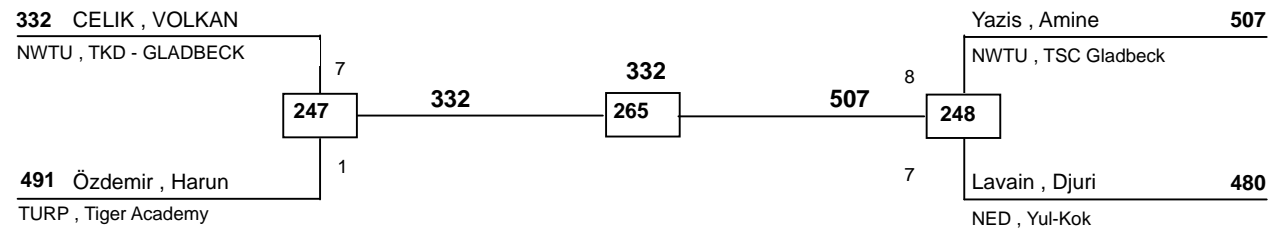

H-54
Euregio Cup 2009
Nettetal
am 21.11.2009 - 22.11.2009

339 Cibooglu , Volkan	339	Mitzka , Patrick	508
NWTU , TKD - GLADBECK	12	7	NWTU , TSC Gladbeck
	358		

DELTAPOOL
Competition Management
by Hamid Rahimi

1. Volkan Cibooglu (TKD - GLADBECK, NWTU)
2. Patrick Mitzka (TSC Gladbeck, NWTU)

H-58
Euregio Cup 2009
Nettetal
am 21.11.2009 - 22.11.2009

DELTAPOOL
Competition Management
by Hamid Rahimi

1. VOLKAN CELIK (TKD - GLADBECK, NWTU)
2. Amine Yazis (TSC Gladbeck, NWTU)
3. Harun Özdemir (Tiger Academy, TURP)
3. Djuri Lavain (Yul-Kok, NED)