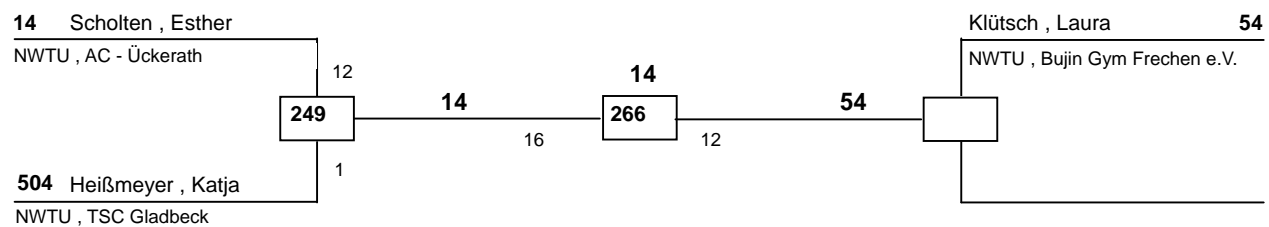

D-62
Euregio Cup 2009
Nettetal
am 21.11.2009 - 22.11.2009

DELTAPOOL
Competition Management
by Hamid Rahimi

1. Esther Scholten (AC - Ückerath, NWTU)
2. Laura Klütsch (Bujin Gym Frechen e.V., NWTU)
3. Katja Heißmeyer (TSC Gladbeck, NWTU)