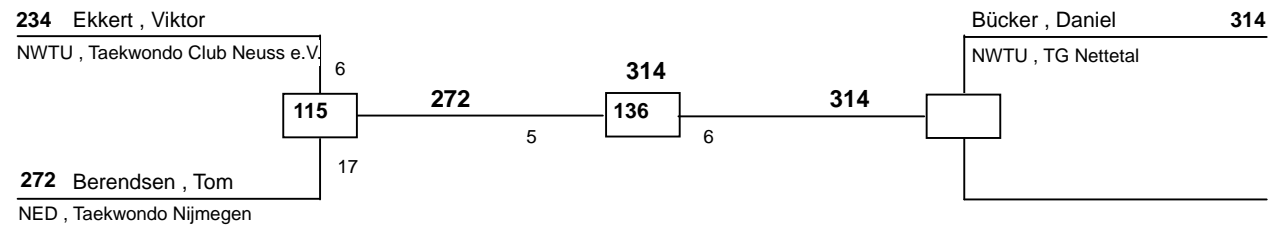

J Bm-49 LK II

Euregio Cup 2009

Nettetal

am 21.11.2009 - 22.11.2009

DELTAPOOL
Competition Management
by Hamid Rahimi

1. Daniel Bücker (TG Nettetal, NWTU)
2. Tom Berendsen (Taekwondo Nijmegen, NED)
3. Viktor Ekkert (Taekwondo Club Neuss e.V., NWTU)