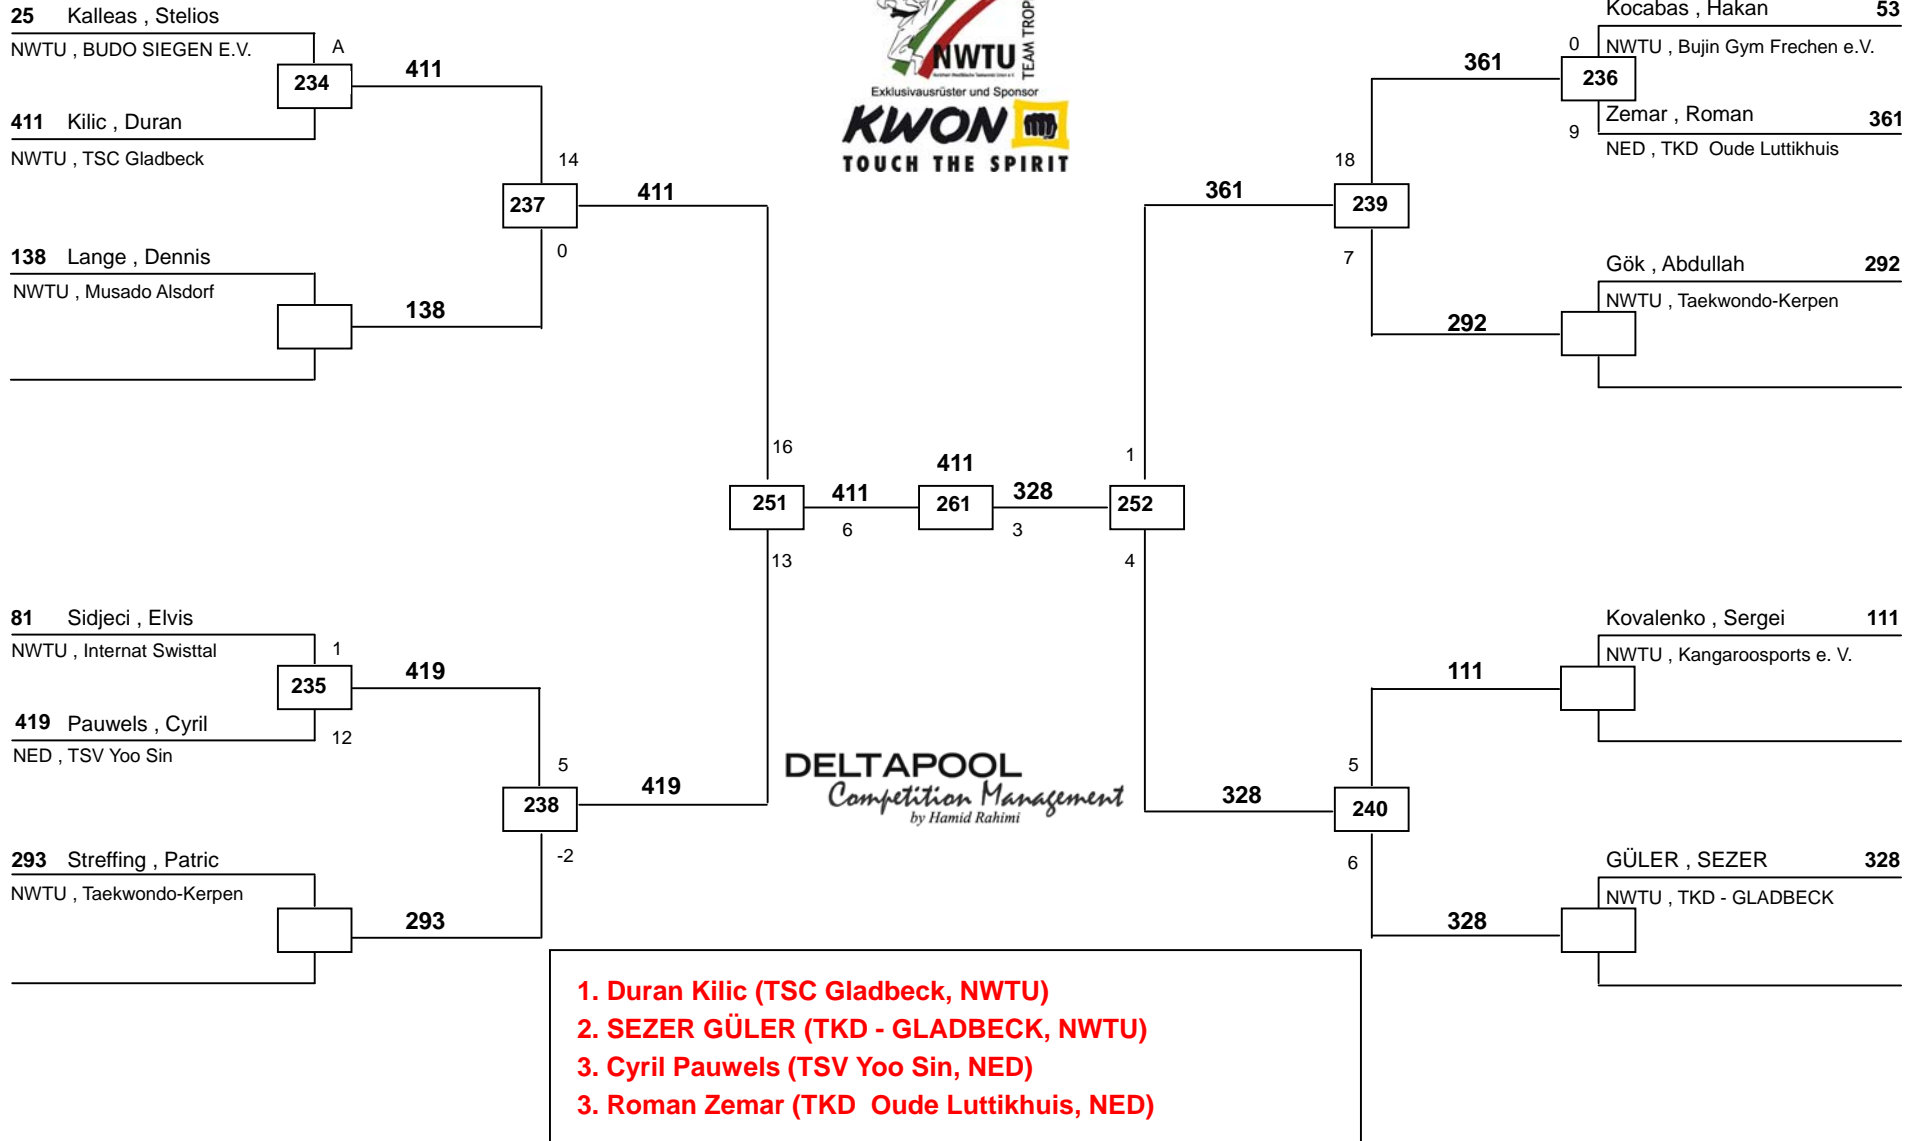

H-68
Euregio Cup 2009
Nettetal
am 21.11.2009 - 22.11.2009