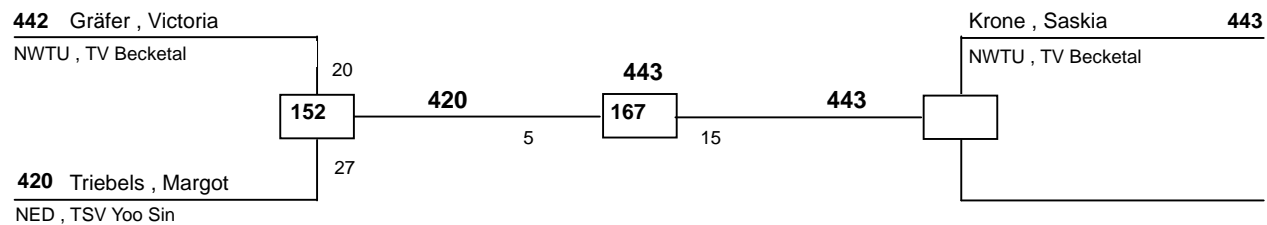

J Aw-63
Euregio Cup 2009
Nettetal
am 21.11.2009 - 22.11.2009

DELTAPOOL
Competition Management
by Hamid Rahimi

1. Saskia Krone (TV Becketal, NWTU)
2. Margot Triebels (TSV Yoo Sin, NED)
3. Victoria Gräfer (TV Becketal, NWTU)