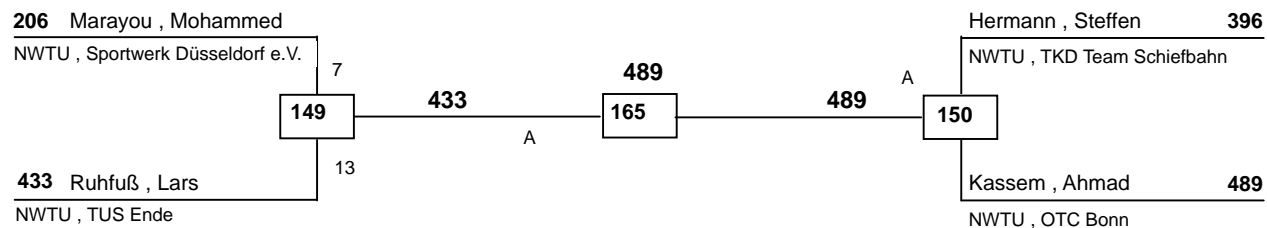

J Am-45
Euregio Cup 2009
Nettetal
am 21.11.2009 - 22.11.2009

DELTAPOOL
Competition Management
by Hamid Rahimi

1. Ahmad Kassem (OTC Bonn, NWTU)
2. Lars Ruhfuß (TUS Ende, NWTU)
3. Mohammed Marayou (Sportwerk Düsseldorf e.V., NWTU)
3. Steffen Hermann (TKD Team Schiefbahn, NWTU)