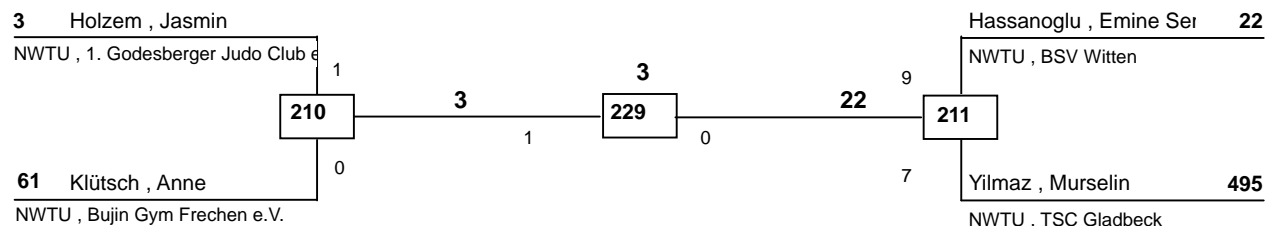

J Bw-41
Euregio Cup 2009
Nettetal
am 21.11.2009 - 22.11.2009

DELTAPOOL
Competition Management
by Hamid Rahimi

1. Jasmin Holzem (1. Godesberger Judo Club e.V., NWTU)
2. Emine Senem Hassanoglu (BSV Witten, NWTU)
3. Anne Klütsch (Bujin Gym Frechen e.V., NWTU)
3. Murselin Yilmaz (TSC Gladbeck, NWTU)