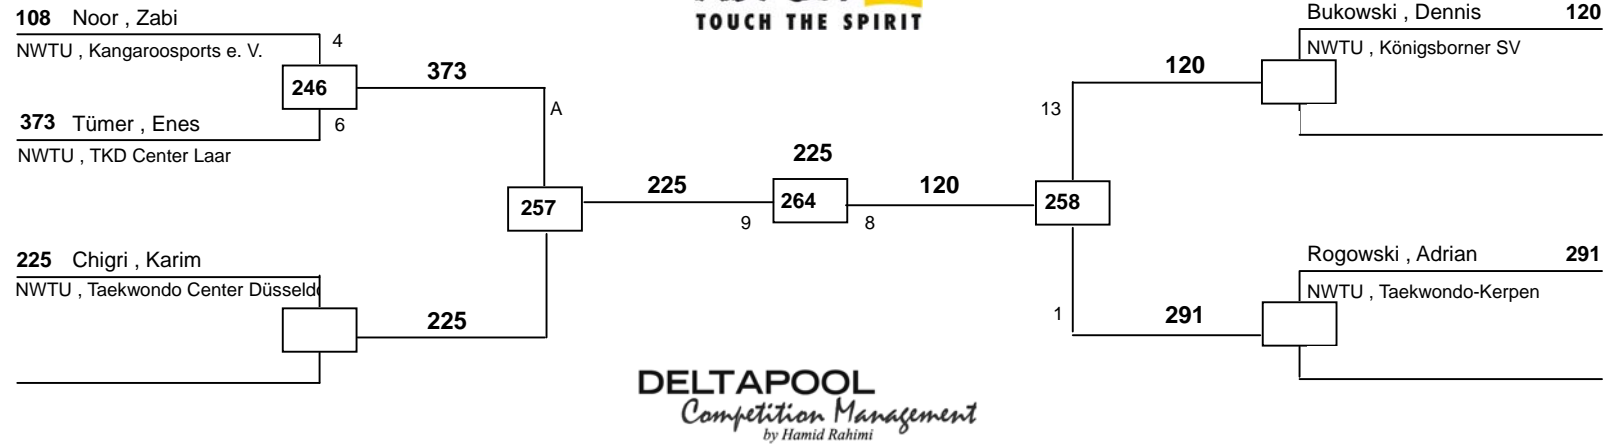

H-74
Euregio Cup 2009
Nettetal
am 21.11.2009 - 22.11.2009

1. Karim Chigri (Taekwondo Center Düsseldorf e.v, NWTU)
2. Dennis Bukowski (Königsborner SV, NWTU)
3. Enes Tümer (TKD Center Laar, NWTU)
3. Adrian Rogowski (Taekwondo-Kerpen, NWTU)