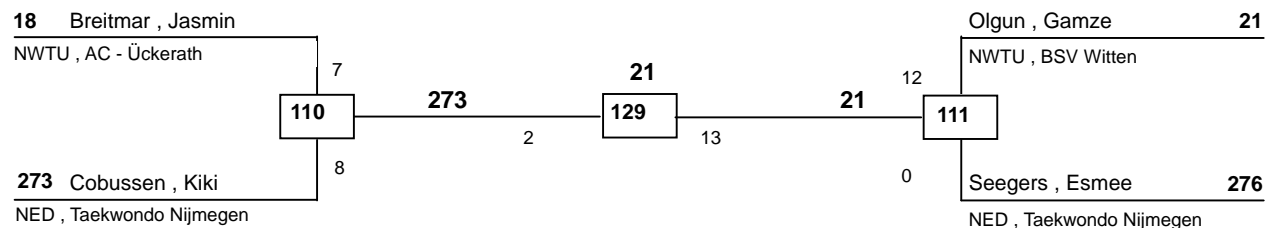

J Bw-44
Euregio Cup 2009
Nettetal
am 21.11.2009 - 22.11.2009

DELTAPOOL
Competition Management
by Hamid Rahimi

1. Gamze Olgun (BSV Witten, NWTU)
2. Kiki Cobussen (Taekwondo Nijmegen, NED)
3. Jasmin Breitmar (AC - Ückerath, NWTU)
3. Esmee Seegers (Taekwondo Nijmegen, NED)