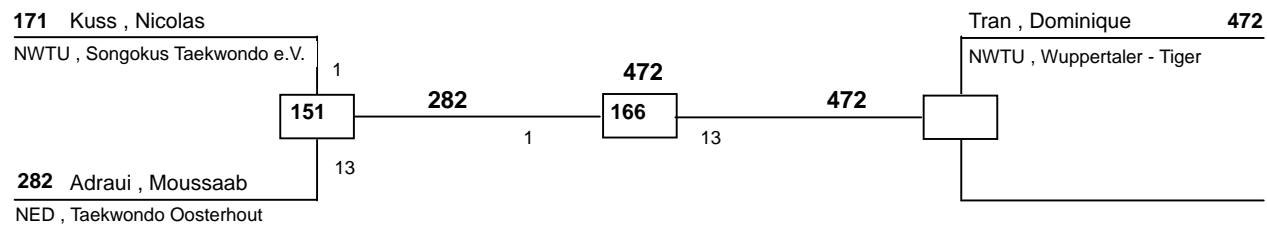

J Am-48
Euregio Cup 2009
Nettetal
am 21.11.2009 - 22.11.2009

DELTAPOOL
Competition Management
by Hamid Rahimi

1. Dominique Tran (Wuppertaler - Tiger, NWTU)
2. Moussaab Adraui (Taekwondo Oosterhout, NED)
3. Nicolas Kuss (Songokus Taekwondo e.V., NWTU)