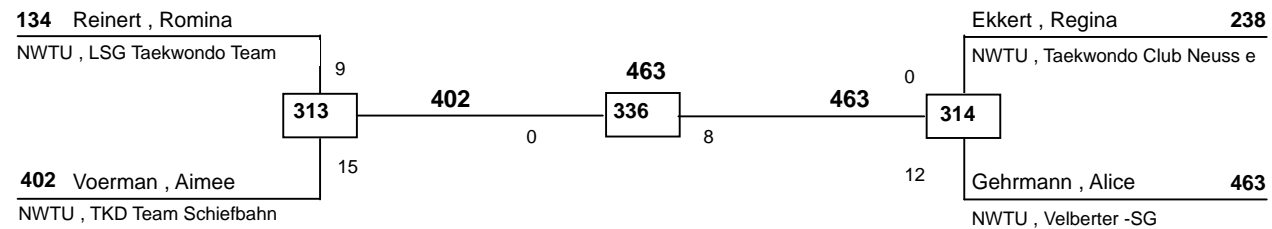

J Dw-26 LK II

Euregio Cup 2009

Nettetal

am 21.11.2009 - 22.11.2009

DELTAPOOL
Competition Management
by Hamid Rahimi

1. Alice Gehrmann (Velberter -SG, NWTU)
2. Aimee Voerman (TKD Team Schiefbahn, NWTU)
3. Romina Reinert (LSG Taekwondo Team, NWTU)
3. Regina Ekkert (Taekwondo Club Neuss e.V., NWTU)