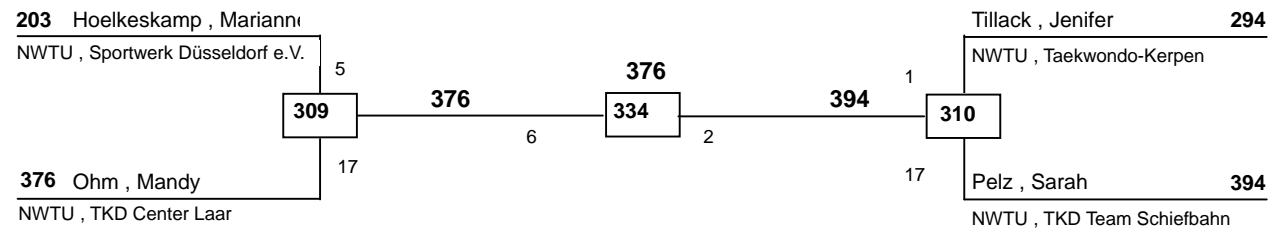

J Bw-55 LK II

Euregio Cup 2009

Nettetal

am 21.11.2009 - 22.11.2009

DELTAPOOL
Competition Management
by Hamid Rahimi

1. Mandy Ohm (TKD Center Laar, NWTU)
2. Sarah Pelz (TKD Team Schiefbahn, NWTU)
3. Marianne Hoelkeskamp (Sportwerk Düsseldorf e.V., NWTU)
3. Jenifer Tillack (Taekwondo-Kerpen, NWTU)