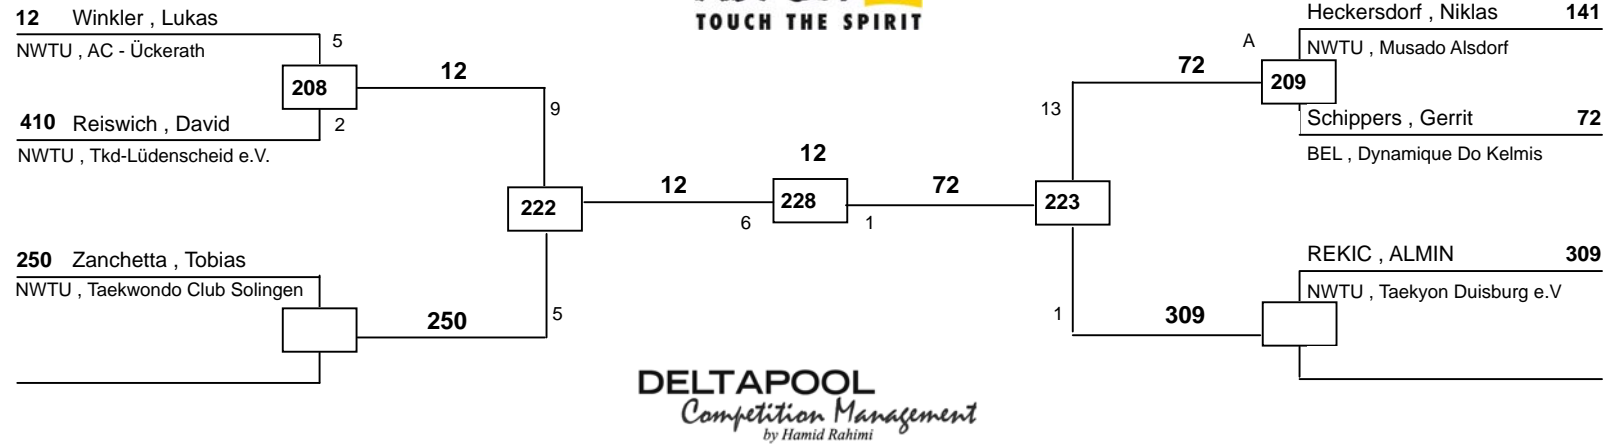

J Bm+65
Euregio Cup 2009
Nettetal
am 21.11.2009 - 22.11.2009

1. **1. Lukas Winkler (AC - Ückerath, NWTU)**
2. **2. Gerrit Schippers (Dynamique Do Kelmis, BEL)**
3. **3. Tobias Zanchetta (Taekwondo Club Solingen, NWTU)**
4. **3. ALMIN REKIC (Taekyon Duisburg e.V, NWTU)**