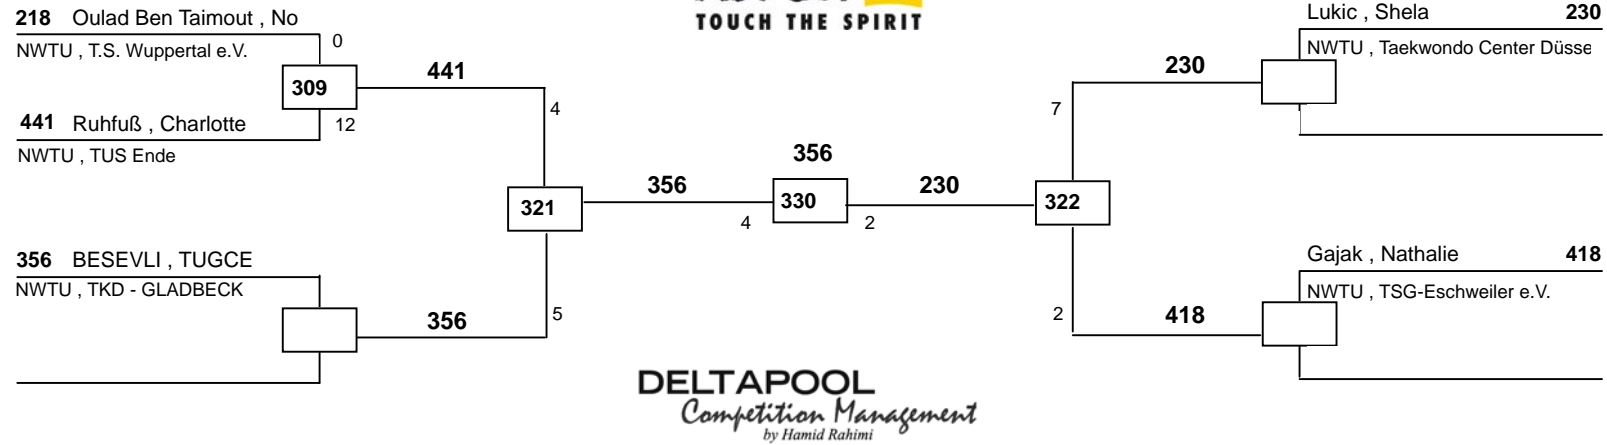

J CW-28
Euregio Cup 2009
Nettetal
am 21.11.2009 - 22.11.2009

461 Möller , Kristina	461	Scheierrmann , Evelyn	462
NWTU , Velberter -SG	12	325	0
			NWTU , Velberter -SG

DELTAPOOL
Competition Management
by Hamid Rahimi

1. **1. Kristina Möller (Velberter -SG, NWTU)**
2. **2. Evelyn Scheierrmann (Velberter -SG, NWTU)**

J CW-30
Euregio Cup 2009
Nettetal
am 21.11.2009 - 22.11.2009

1. TUGCE BESEVLI (TKD - GLADBECK, NWTU)
2. Shela Lukic (Taekwondo Center Düsseldorf e.v, NWTU)
3. Charlotte Ruhfuß (TUS Ende, NWTU)
3. Nathalie Gajak (TSG-Eschweiler e.V., NWTU)