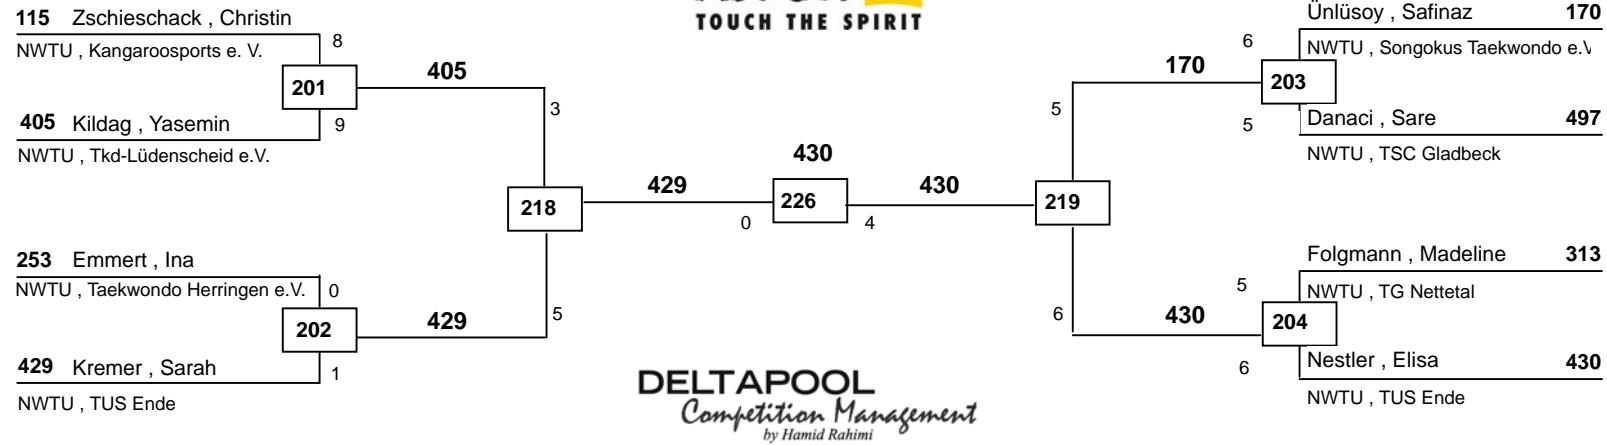

J Bw-51
Euregio Cup 2009
Nettetal
am 21.11.2009 - 22.11.2009

1. **1. Elisa Nestler (TUS Ende, NWTU)**
2. **2. Sarah Kremer (TUS Ende, NWTU)**
3. **3. Yasemin Kildag (Tkd-Lüdenscheid e.V., NWTU)**
4. **3. Safinaz Ünlüsoy (Songokus Taekwondo e.V., NWTU)**