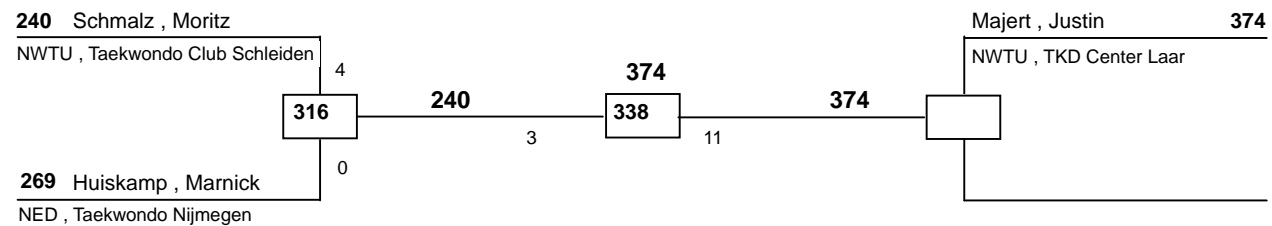

J Bm-65 LK II

Euregio Cup 2009

Nettetal

am 21.11.2009 - 22.11.2009

DELTAPOOL
Competition Management
by Hamid Rahimi

1. Justin Majert (TKD Center Laar, NWTU)
2. Moritz Schmalz (Taekwondo Club Schleiden, NWTU)
3. Marnick Huiskamp (Taekwondo Nijmegen, NED)

J Bw-37 LK II

Euregio Cup 2009

Nettetal

am 21.11.2009 - 22.11.2009

		208		
6	Mohmand , Nilofar	126	Dresch , Meike	208
NWTU , 1. Godesberger Judo Club €		0	12	NWTU , Sportwerk Düsseldorf e.V

DELTAPOOL
Competition Management
by Hamid Rahimi

1. Meike Dresch (Sportwerk Düsseldorf e.V., NWTU)
2. Nilofar Mohmand (1. Godesberger Judo Club e.V., NWTU)