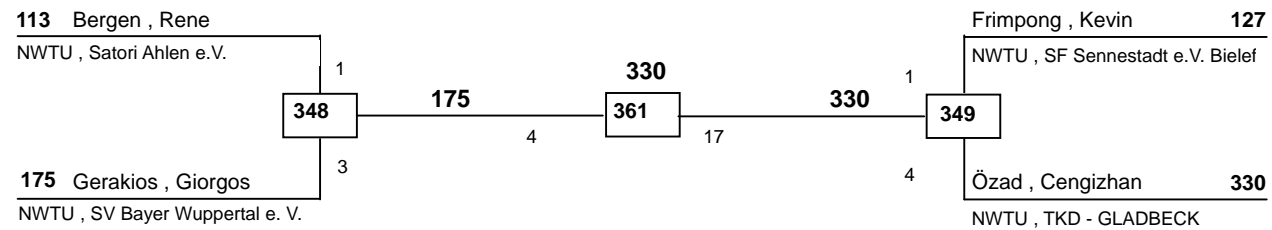

249

DELTAPOOL
Competition Management
by Hamid Rahimi

www.deltapool.de

Copyright by Hamid Rahimi 1994 - 2009

1. Leoni Kemper (SV DJK Lowick eV, NWTU)
2. Johanna Grunwald (TSC Gladbeck, NWTU)

J Am+78
Münsterland Cup 2009
Dorsten
am 08.11.2009