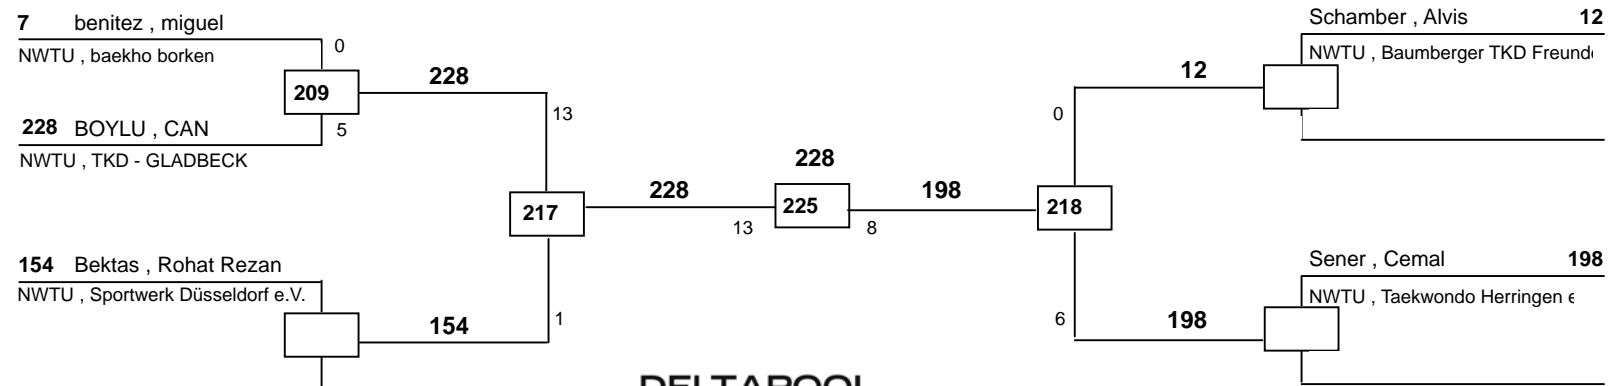

J Cm-41 LK II

Münsterland Cup 2009

Dorsten

am 08.11.2009

DELTAPOOL
Competition Management
by Hamid Rahimi

www.deltapool.de

Copyright by Hamid Rahimi 1994 - 2009

1. CAN BOYLU (TKD - GLADBECK, NWTU)
2. Cemal Sener (Taekwondo Herringen e.V., NWTU)
3. Rohat Rezan Bektas (Sportwerk Düsseldorf e.V., NWTU)
3. Alvis Schamber (Baumberger TKD Freunde e.V. Nottuln, I)