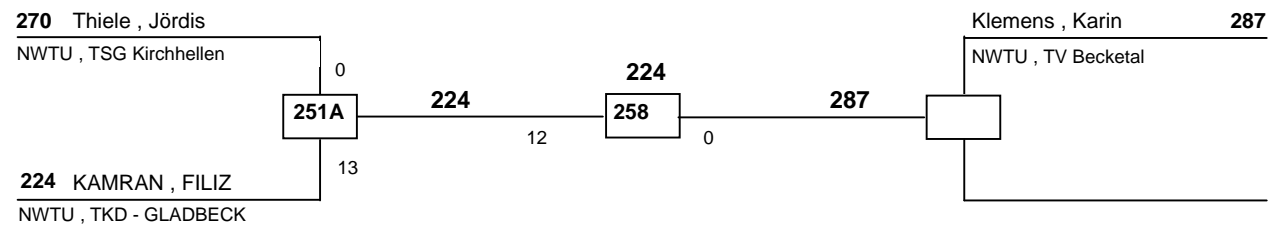

J Aw-49
Münsterland Cup 2009
Dorsten
am 08.11.2009

DELTAPOOL
Competition Management
by Hamid Rahimi

www.deltapool.de

Copyright by Hamid Rahimi 1994 - 2009

1. FILIZ KAMRAN (TKD - GLADBECK, NWTU)
2. Karin Klemens (TV Becketal, NWTU)
3. Jördis Thiele (TSG Kirchhellen, NWTU)