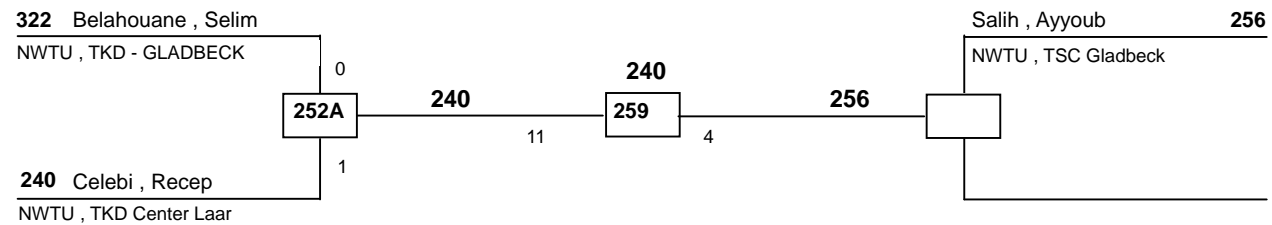

J Am-55 LK II

Münsterland Cup 2009

Dorsten

am 08.11.2009

DELTAPOOL
Competition Management
by Hamid Rahimi

www.deltapool.de

Copyright by Hamid Rahimi 1994 - 2009

1. Recep Celebi (TKD Center Laar, NWTU)
2. Ayyoub Salih (TSC Gladbeck, NWTU)
3. Selim Belahouane (TKD - GLADBECK, NWTU)