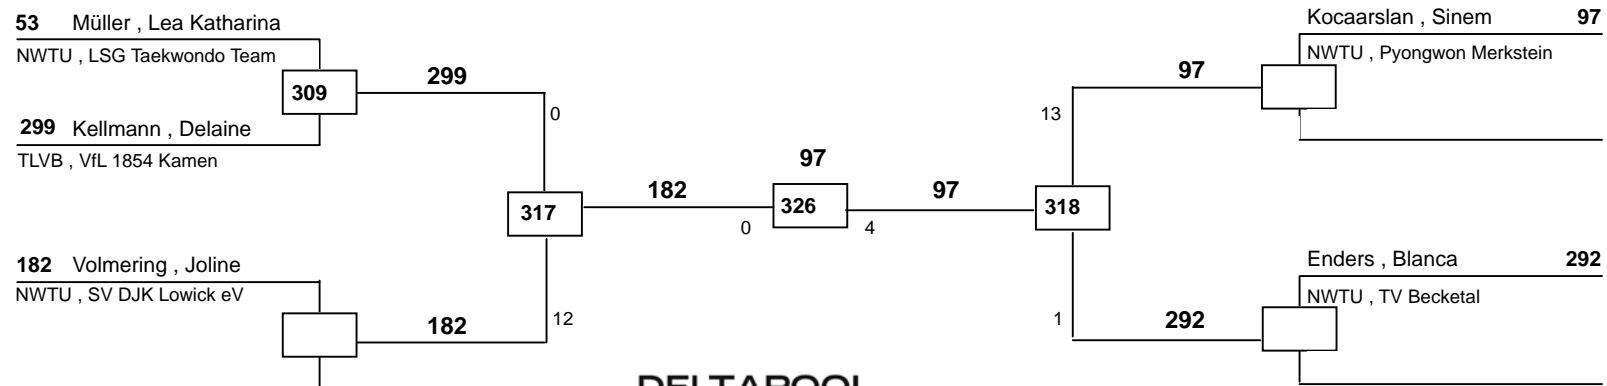

J CW-32 LK II

Münsterland Cup 2009

Dorsten

am 08.11.2009

DELTAPOOL
Competition Management
by Hamid Rahimi

www.deltapool.de

Copyright by Hamid Rahimi 1994 - 2009

1. Sinem Kocaarslan (Pyongwon Merkstein, NWTU)
2. Joline Volmering (SV DJK Lowick eV, NWTU)
3. Delaine Kellmann (VfL 1854 Kamen, TLVB)
3. Blanca Enders (TV Becketal, NWTU)