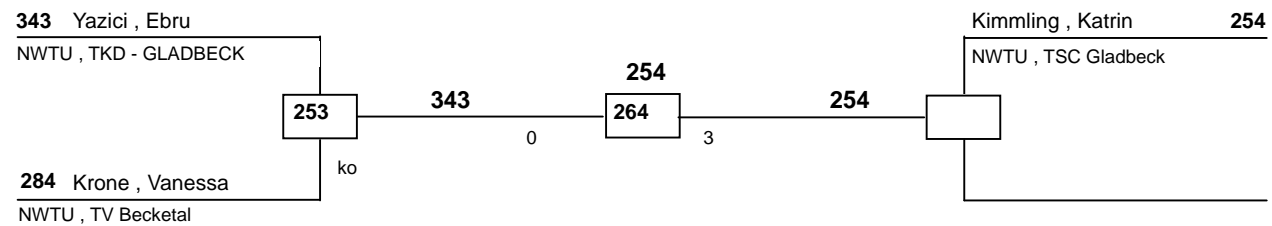

D-57
Münsterland Cup 2009
Dorsten
am 08.11.2009

DELTAPOOL
Competition Management
by Hamid Rahimi

www.deltapool.de

Copyright by Hamid Rahimi 1994 - 2009

1. Katrin Kimmling (TSC Gladbeck, NWTU)
2. Ebru Yazici (TKD - GLADBECK, NWTU)
3. Vanessa Krone (TV Becketal, NWTU)