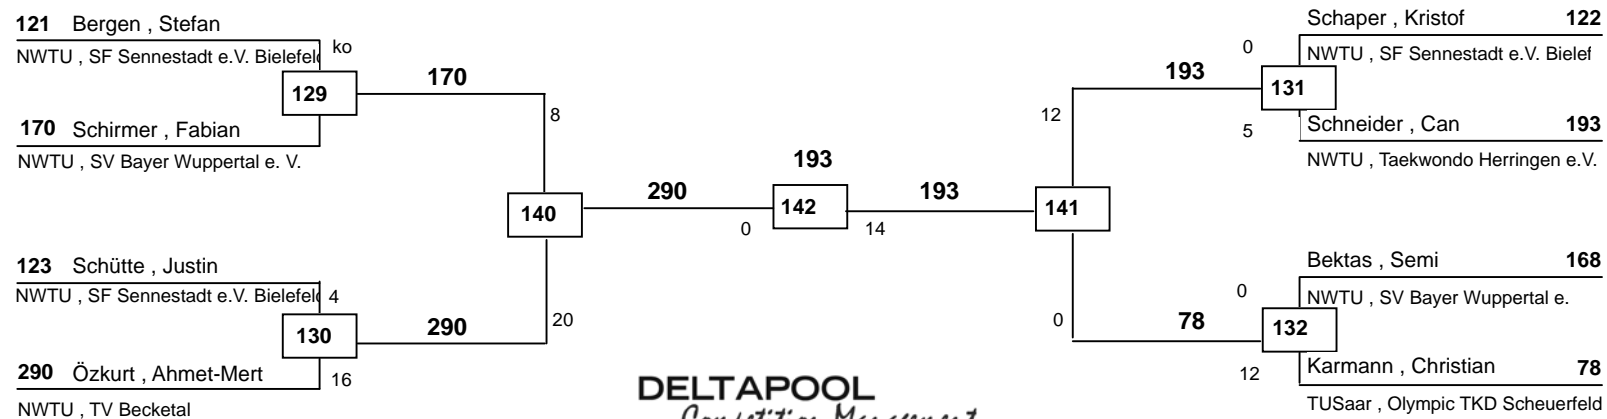

J Bm-41 LK II

Münsterland Cup 2009

Dorsten

am 08.11.2009

DELTAPOOL
Competition Management
by Hamid Rahimi

www.deltapool.de

Copyright by Hamid Rahimi 1994 - 2009

1. Can Schneider (Taekwondo Herringen e.V., NWTU)
2. Ahmet-Mert Özkurt (TV Becketal, NWTU)
3. Fabian Schirmer (SV Bayer Wuppertal e. V., NWTU)
3. Christian Karmann (Olympic TKD Scheuerfeld, TUSaar)