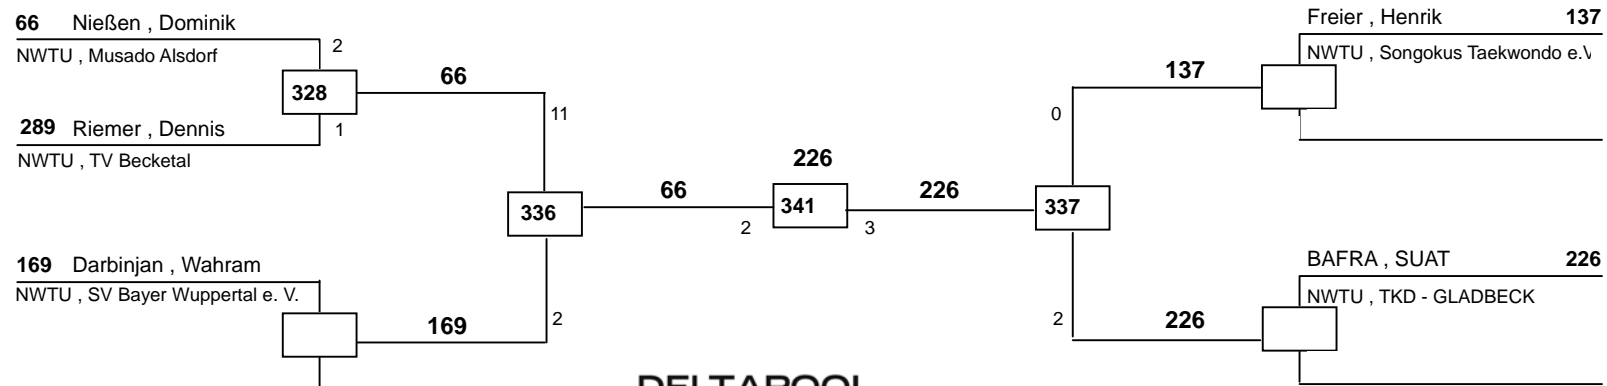

J Bm-41
Münsterland Cup 2009
Dorsten
am 08.11.2009

DELTAPOOL
Competition Management
by Hamid Rahimi

www.deltapool.de

Copyright by Hamid Rahimi 1994 - 2009

1. SUAT BAFRA (TKD - GLADBECK, NWTU)
2. Dominik Nießen (Musado Alsdorf, NWTU)
3. Wahram Darbinjan (SV Bayer Wuppertal e. V., NWTU)
3. Henrik Freier (Songokus Taekwondo e.V., NWTU)