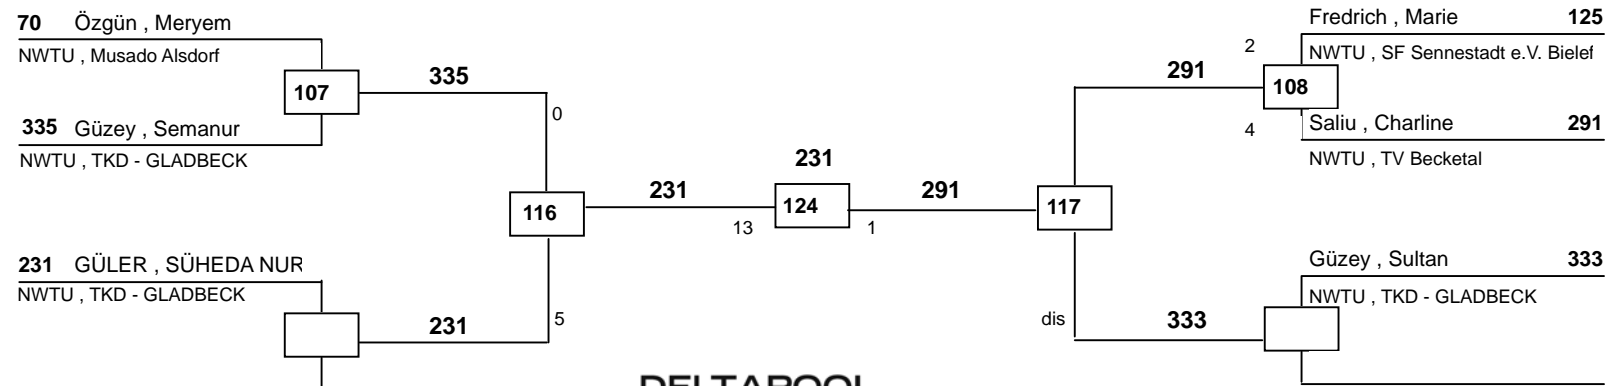

J CW-35 LK II

Münsterland Cup 2009

Dorsten

am 08.11.2009

DELTAPOOL
Competition Management
by Hamid Rahimi

www.deltapool.de

Copyright by Hamid Rahimi 1994 - 2009

1. SÜHEDA NUR GÜLER (TKD - GLADBECK, NWTU)
2. Charline Saliu (TV Becketal, NWTU)
3. Semanur Güzey (TKD - GLADBECK, NWTU)
3. Sultan Güzey (TKD - GLADBECK, NWTU)