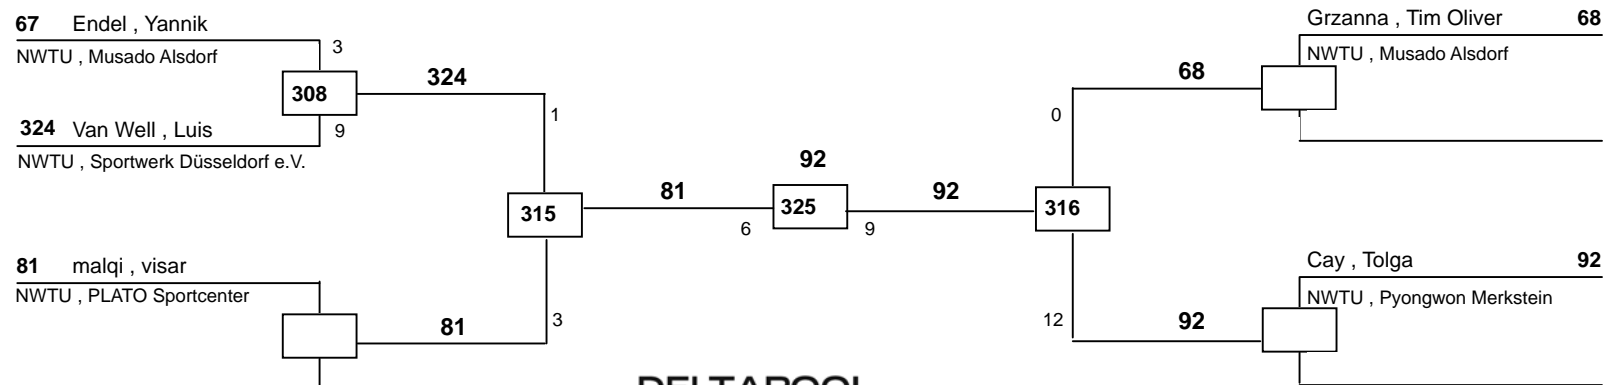

J Cm-38 LK II

Münsterland Cup 2009

Dorsten

am 08.11.2009

DELTAPOOL
Competition Management
by Hamid Rahimi

www.deltapool.de

Copyright by Hamid Rahimi 1994 - 2009

1. Tolga Cay (Pyongwon Merkstein, NWTU)
2. visar malqi (PLATO Sportcenter, NWTU)
3. Luis Van Well (Sportwerk Düsseldorf e.V., NWTU)
3. Tim Oliver Grzanna (Musado Alsdorf, NWTU)