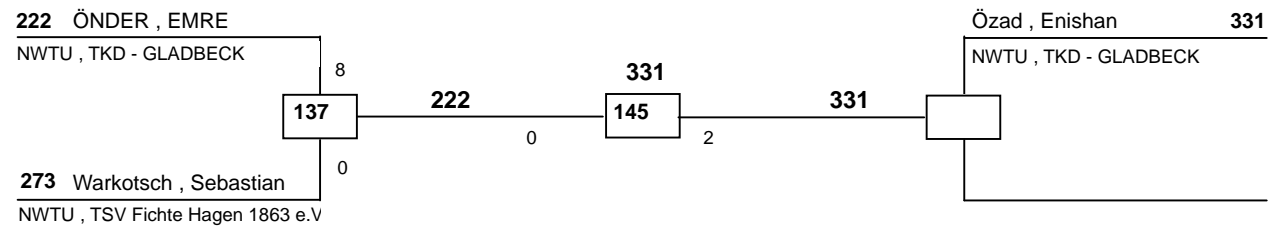

J Bm-49
Münsterland Cup 2009
Dorsten
am 08.11.2009

DELTAPOOL
Competition Management
by Hamid Rahimi

www.deltapool.de

Copyright by Hamid Rahimi 1994 - 2009

1. Enishan Özad (TKD - GLADBECK, NWTU)
2. EMRE ÖNDER (TKD - GLADBECK, NWTU)
3. Sebastian Warkotsch (TSV Fichte Hagen 1863 e.V., NWTU)