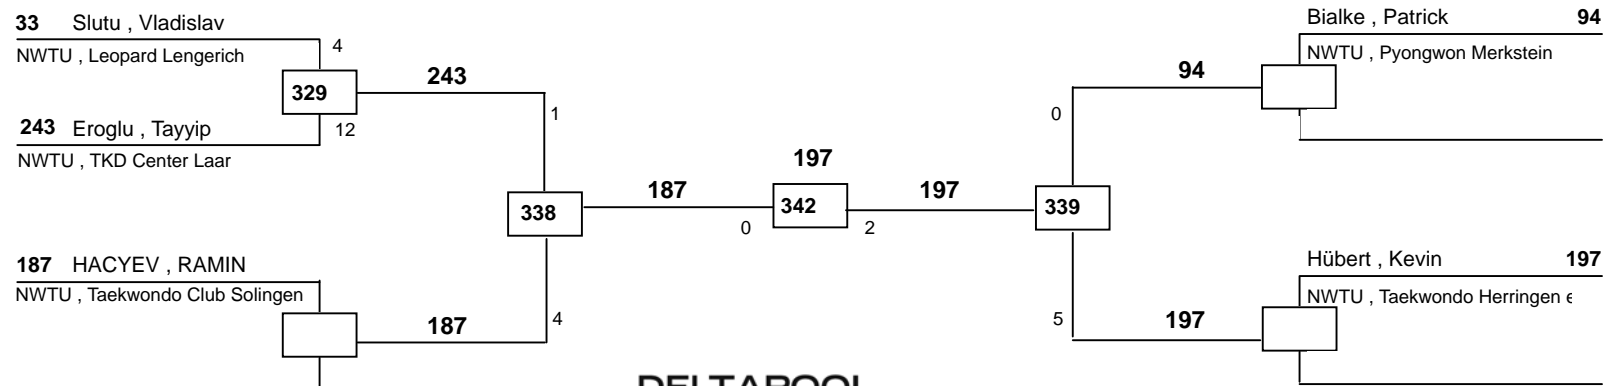

J Bm-37 LK II

Münsterland Cup 2009

Dorsten

am 08.11.2009

DELTAPOOL
Competition Management
by Hamid Rahimi
www.deltapool.de

Copyright by Hamid Rahimi 1994 - 2009

1. Kevin Hübert (Taekwondo Herringen e.V., NWTU)
2. RAMIN HACYEV (Taekwondo Club Solingen, NWTU)
3. Tayyip Eroglu (TKD Center Laar, NWTU)
3. Patrick Bialke (Pyongwon Merkstein, NWTU)