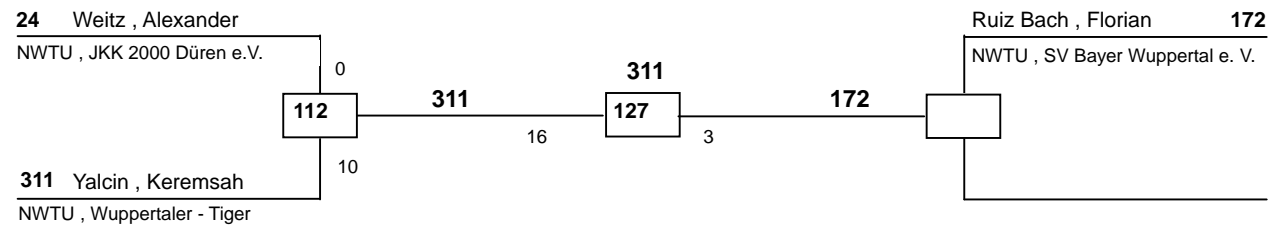

J Cm-32
Münsterland Cup 2009
Dorsten
am 08.11.2009

DELTAPOOL
Competition Management
by Hamid Rahimi

www.deltapool.de

Copyright by Hamid Rahimi 1994 - 2009

1. Keremsah Yalcin (Wuppertaler - Tiger, NWTU)
2. Florian Ruiz Bach (SV Bayer Wuppertal e. V., NWTU)
3. Alexander Weitz (JKK 2000 Düren e.V., NWTU)