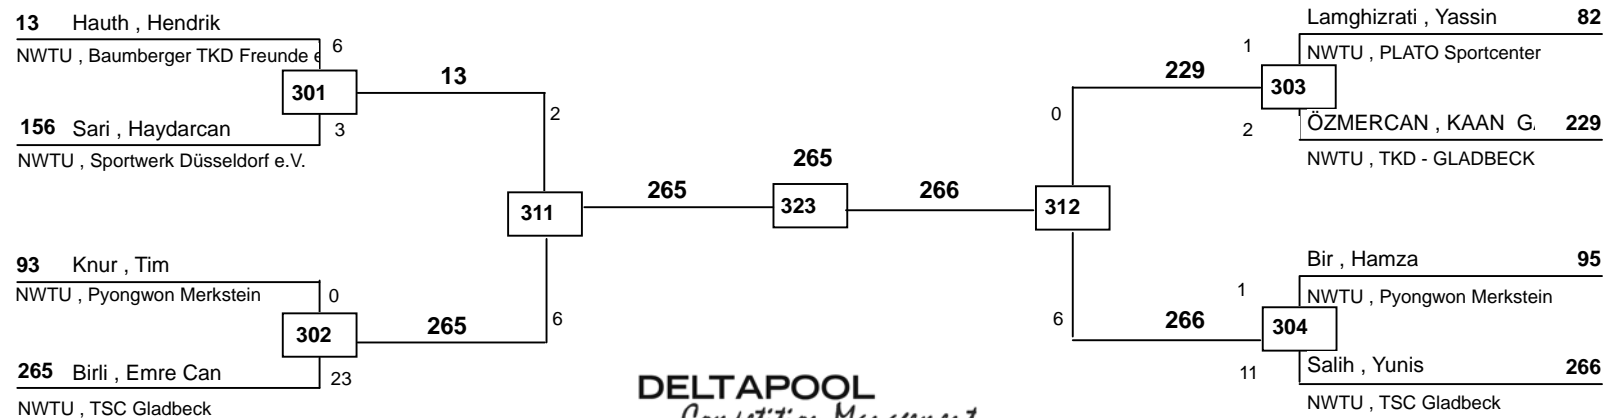

J Cm-35 LK II

Münsterland Cup 2009

Dorsten

am 08.11.2009

DELTAPOOL
Competition Management
by Hamid Rahimi

www.deltapool.de

Copyright by Hamid Rahimi 1994 - 2009

1. Emre Can Birli (TSC Gladbeck, NWTU)
2. Yunis Salih (TSC Gladbeck, NWTU)
3. Hendrik Hauth (Baumberger TKD Freunde e.V. Nottuln, NWTU)
3. KAAAN GALIP ÖZMERCAN (TKD - GLADBECK, NWTU)