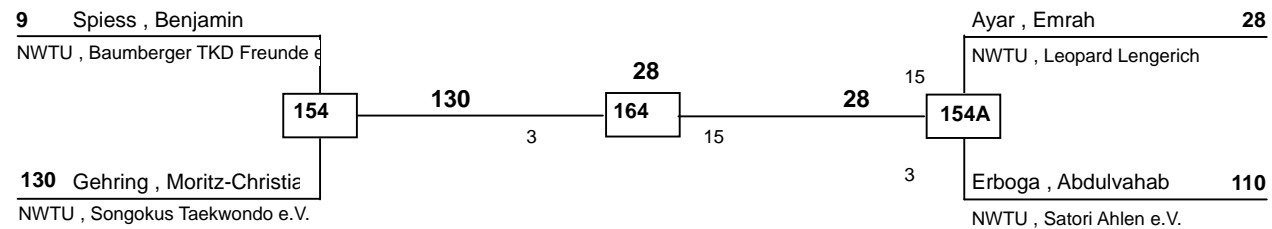

H-68
Münsterland Cup 2009
Dorsten
am 08.11.2009

DELTAPOOL
Competition Management
by Hamid Rahimi
www.deltapool.de
Copyright by Hamid Rahimi 1994 - 2009

1. Emrah Ayar (Leopard Lengerich, NWTU)
2. Moritz-Christian Gehring (Songokus Taekwondo e.V., NW)
3. Benjamin Spiess (Baumberger TKD Freunde e.V. Nottuln,
3. Abdulvahab Erboga (Satori Ahlen e.V., NWTU)