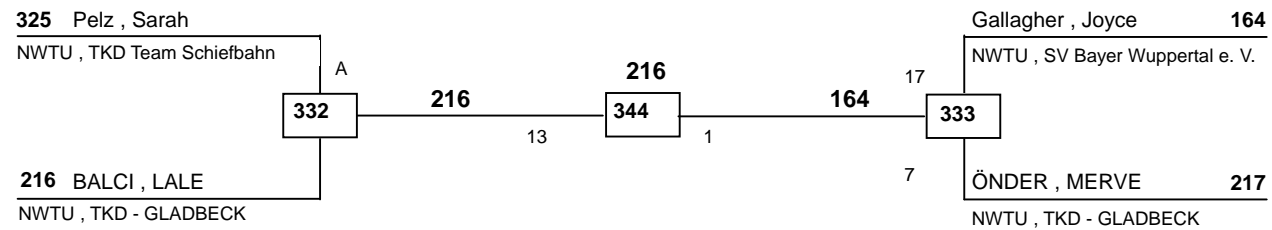

J Bw-55
Münsterland Cup 2009
Dorsten
am 08.11.2009

DELTAPOOL
Competition Management
by Hamid Rahimi

www.deltapool.de

Copyright by Hamid Rahimi 1994 - 2009

1. LALE BALCI (TKD - GLADBECK, NWTU)
2. Joyce Gallagher (SV Bayer Wuppertal e. V., NWTU)
3. Sarah Pelz (TKD Team Schiefbahn, NWTU)
3. MERVE ÖNDER (TKD - GLADBECK, NWTU)