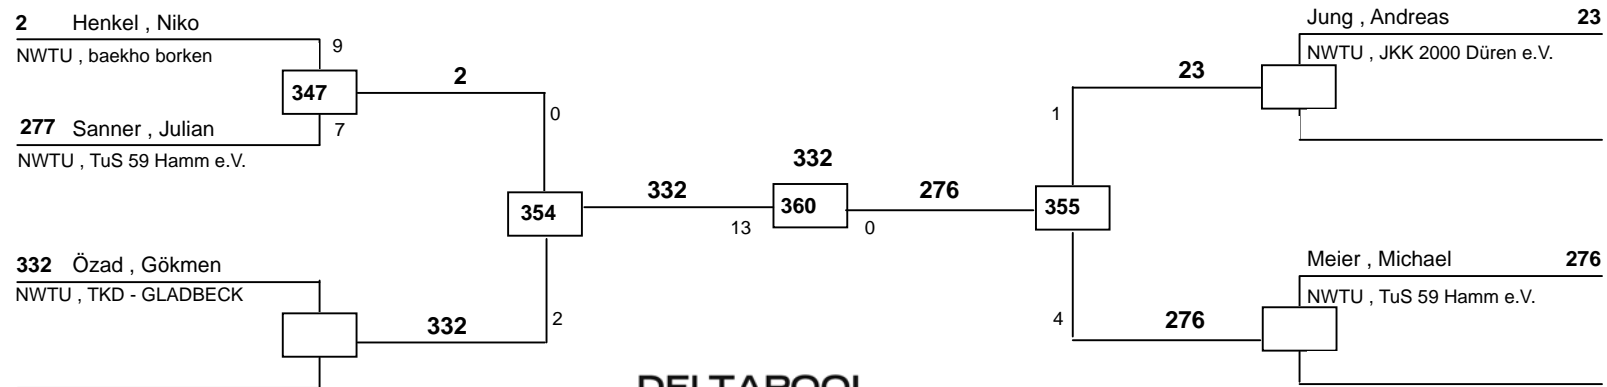

H-74
Münsterland Cup 2009
Dorsten
am 08.11.2009

DELTAPOOL
Competition Management
by Hamid Rahimi
www.deltapool.de
Copyright by Hamid Rahimi 1994 - 2009

1. Gökmen Özad (TKD - GLADBECK, NWTU)
2. Michael Meier (TuS 59 Hamm e.V., NWTU)
3. Niko Henkel (baekho borken, NWTU)
3. Andreas Jung (JKK 2000 Düren e.V., NWTU)