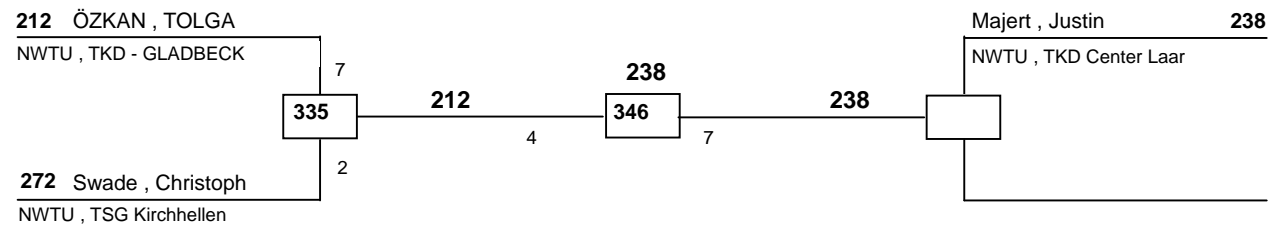

J Bm-65 LK II

Münsterland Cup 2009

Dorsten

am 08.11.2009

DELTAPOOL
Competition Management
by Hamid Rahimi

www.deltapool.de

Copyright by Hamid Rahimi 1994 - 2009

1. Justin Majert (TKD Center Laar, NWTU)
2. TOLGA ÖZKAN (TKD - GLADBECK, NWTU)
3. Christoph Swade (TSG Kirchhellen, NWTU)