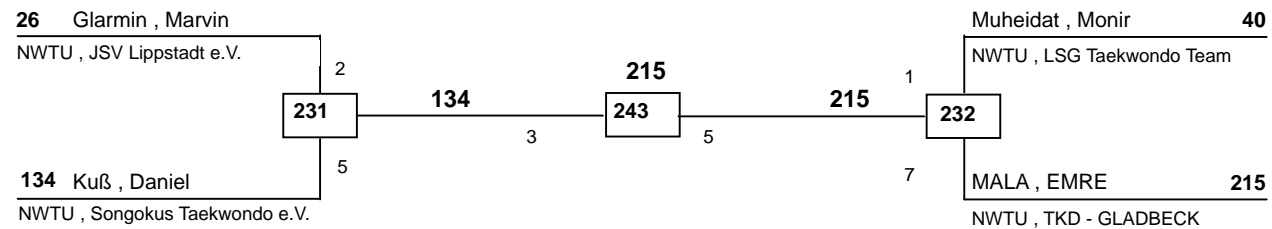

J Bm-57
Münsterland Cup 2009
Dorsten
am 08.11.2009

DELTAPOOL
Competition Management
by Hamid Rahimi

www.deltapool.de

Copyright by Hamid Rahimi 1994 - 2009

1. EMRE MALA (TKD - GLADBECK, NWTU)
2. Daniel Kuß (Songokus Taekwondo e.V., NWTU)
3. Marvin Glarmin (JSV Lippstadt e.V., NWTU)
3. Monir Muheidat (LSG Taekwondo Team, NWTU)