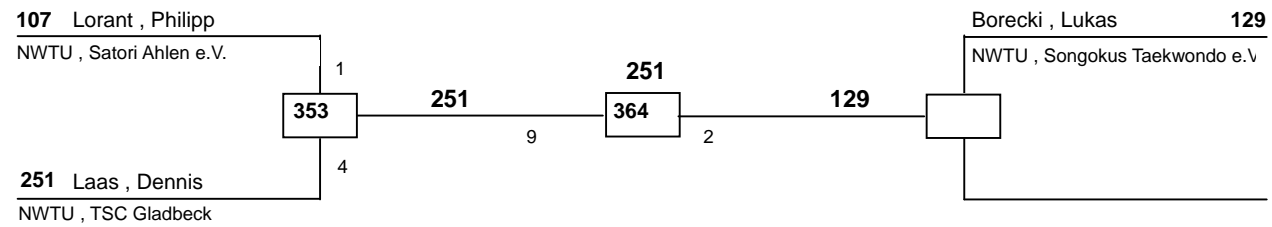

J Am-68
Münsterland Cup 2009
Dorsten
am 08.11.2009

DELTAPOOL
Competition Management
by Hamid Rahimi
www.deltapool.de
Copyright by Hamid Rahimi 1994 - 2009

1. Dennis Laas (TSC Gladbeck, NWTU)
2. Lukas Borecki (Songokus Taekwondo e.V., NWTU)
3. Philipp Lorant (Satori Ahlen e.V., NWTU)