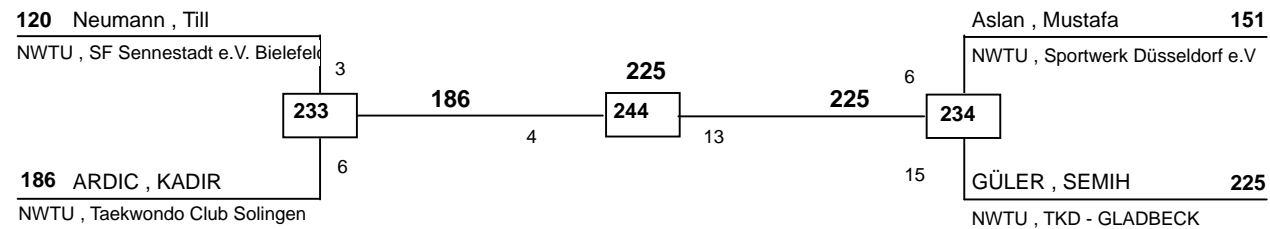

J Bm-45 LK II

Münsterland Cup 2009

Dorsten

am 08.11.2009

DELTAPOOL
Competition Management
by Hamid Rahimi

www.deltapool.de

Copyright by Hamid Rahimi 1994 - 2009

1. SEMIH GÜLER (TKD - GLADBECK, NWTU)
2. KADIR ARDIC (Taekwondo Club Solingen, NWTU)
3. Till Neumann (SF Sennestadt e.V. Bielefeld, NWTU)
3. Mustafa Aslan (Sportwerk Düsseldorf e.V., NWTU)