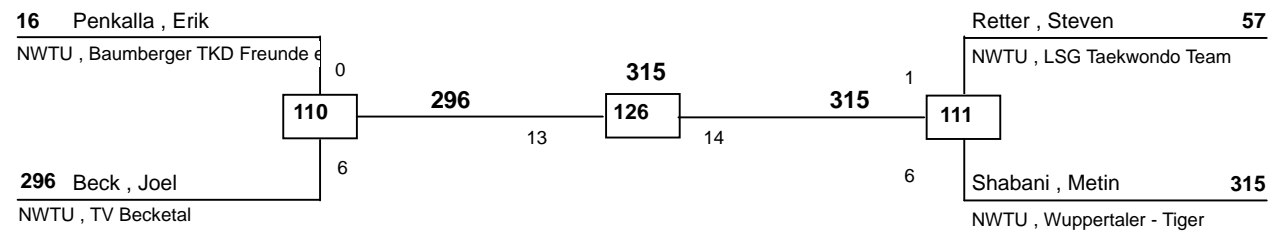

J Dm-26 LK II

Münsterland Cup 2009

Dorsten

am 08.11.2009

DELTAPOOL
Competition Management
by Hamid Rahimi

www.deltapool.de

Copyright by Hamid Rahimi 1994 - 2009

1. Metin Shabani (Wuppertaler - Tiger, NWTU)
2. Joel Beck (TV Becketal, NWTU)
3. Erik Penkalla (Baumberger TKD Freunde e.V. Nottuln, NW
3. Steven Retter (LSG Taekwondo Team, NWTU)