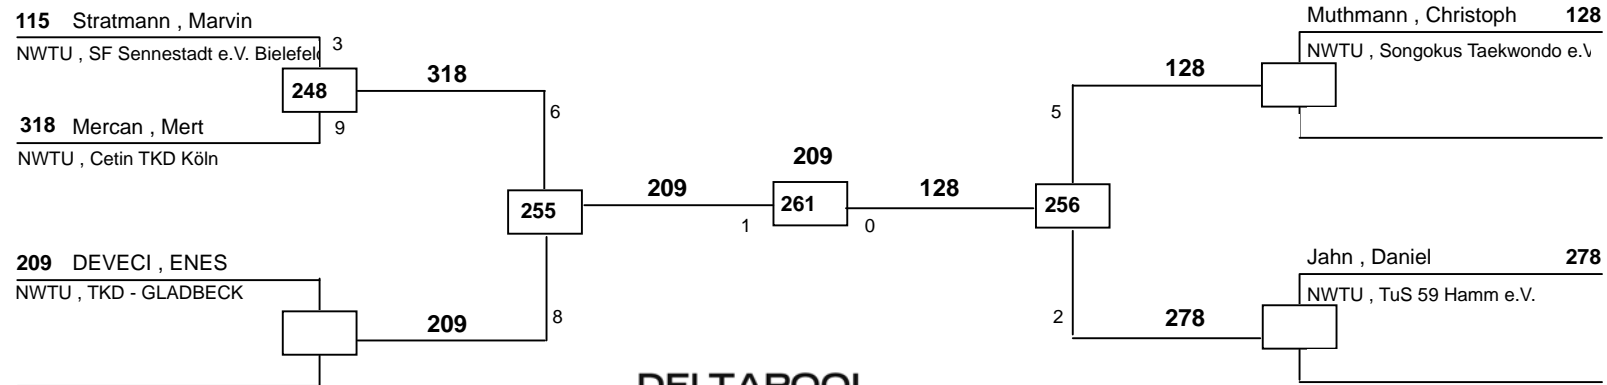

J Am-73
Münsterland Cup 2009
Dorsten
am 08.11.2009

DELTAPOOL
Competition Management
by Hamid Rahimi
www.deltapool.de
Copyright by Hamid Rahimi 1994 - 2009

1. ENES DEVECI (TKD - GLADBECK, NWTU)
  2. Christoph Muthmann (Songokus Taekwondo e.V., NWTU)
  3. Mert Mercan (Cetin TKD Köln, NWTU)
  3. Daniel Jahn (TuS 59 Hamm e.V., NWTU)