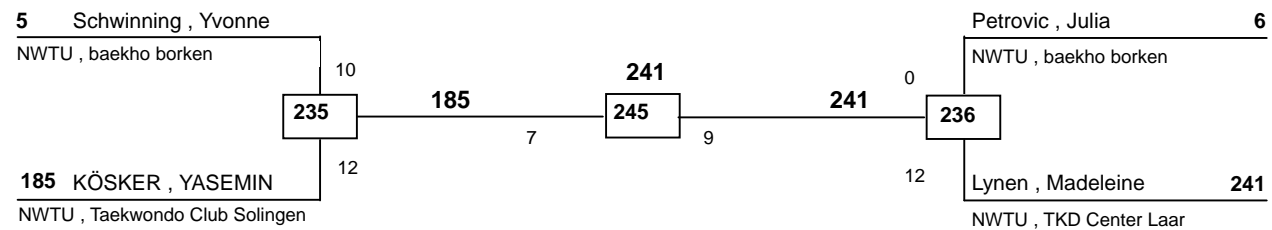

J Bw-47 LK II

Münsterland Cup 2009

Dorsten

am 08.11.2009

DELTAPOOL
Competition Management
by Hamid Rahimi

www.deltapool.de

Copyright by Hamid Rahimi 1994 - 2009

1. Madeleine Lynen (TKD Center Laar, NWTU)
2. YASEMIN KÖSKER (Taekwondo Club Solingen, NWTU)
3. Yvonne Schwinning (baekho borken, NWTU)
3. Julia Petrovic (baekho borken, NWTU)