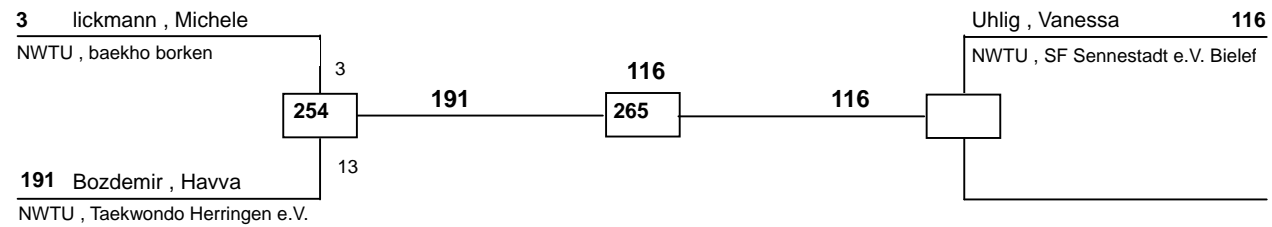

J Aw-55
Münsterland Cup 2009
Dorsten
am 08.11.2009

DELTAPOOL
Competition Management
by Hamid Rahimi

www.deltapool.de

Copyright by Hamid Rahimi 1994 - 2009

1. Vanessa Uhlig (SF Sennestadt e.V. Bielefeld, NWTU)
2. Havva Bozdemir (Taekwondo Herringen e.V., NWTU)
3. Michele lickmann (baekho borken, NWTU)