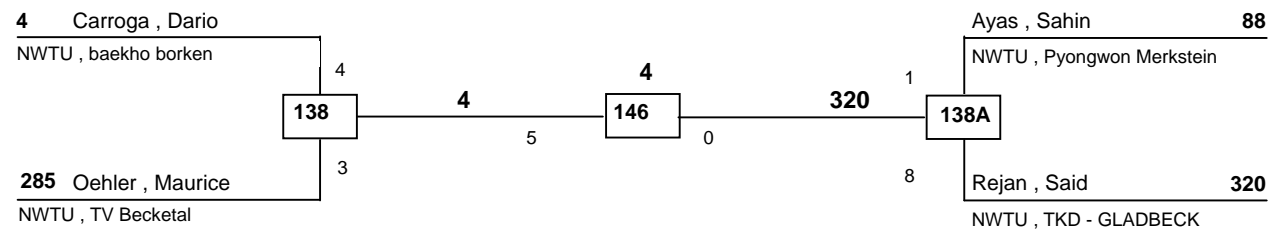

J Bm-49 LK II

Münsterland Cup 2009

Dorsten

am 08.11.2009

DELTAPOOL
Competition Management
by Hamid Rahimi

www.deltapool.de

Copyright by Hamid Rahimi 1994 - 2009

1. Dario Carroga (baekho borken, NWTU)
2. Said Rejan (TKD - GLADBECK, NWTU)
3. Maurice Oehler (TV Becketal, NWTU)
3. Sahin Ayas (Pyongwon Merkstein, NWTU)