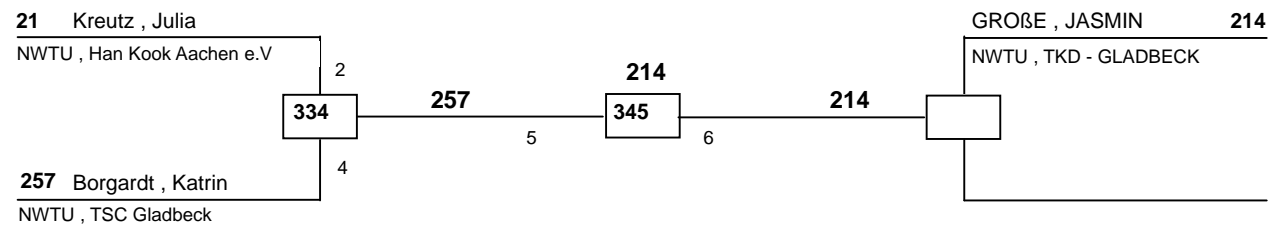

J Bw-59
Münsterland Cup 2009
Dorsten
am 08.11.2009

DELTAPOOL
Competition Management
by Hamid Rahimi
www.deltapool.de
Copyright by Hamid Rahimi 1994 - 2009

1. JASMIN GROßE (TKD - GLADBECK, NWTU)
2. Katrin Borgardt (TSC Gladbeck, NWTU)
3. Julia Kreutz (Han Kook Aachen e.V, NWTU)