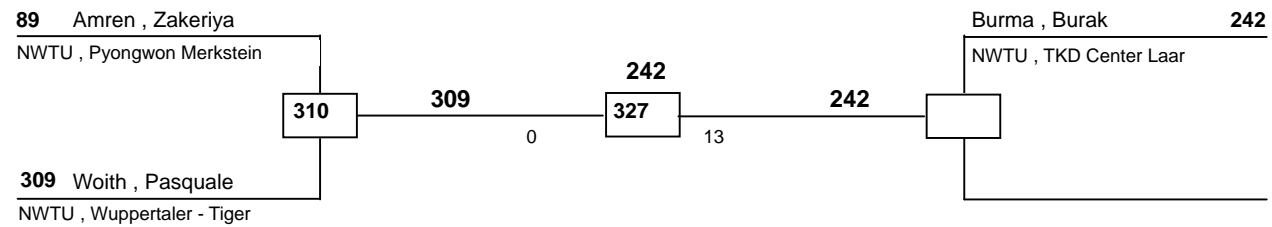

J Cm-45 LK II

Münsterland Cup 2009

Dorsten

am 08.11.2009

DELTAPOOL
Competition Management
by Hamid Rahimi

www.deltapool.de

Copyright by Hamid Rahimi 1994 - 2009

1. Burak Burma (TKD Center Laar, NWTU)
2. Pasquale Woith (Wuppertaler - Tiger, NWTU)
3. Zakeriya Amren (Pyongwon Merkstein, NWTU)