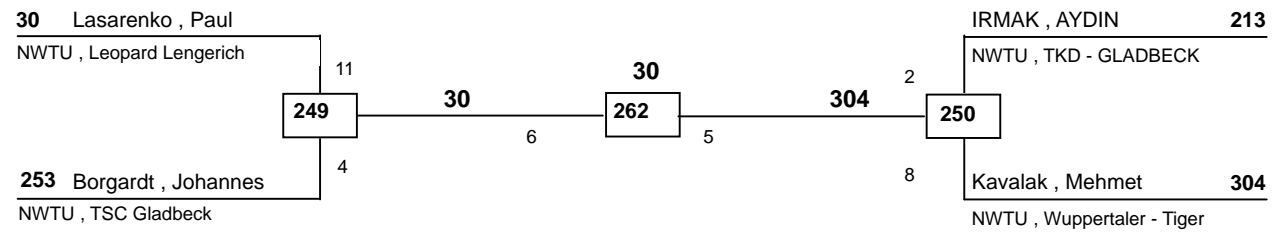

J Am-59
Münsterland Cup 2009
Dorsten
am 08.11.2009

DELTAPOOL
Competition Management
by Hamid Rahimi

www.deltapool.de

Copyright by Hamid Rahimi 1994 - 2009

1. Paul Lasarenko (Leopard Lengerich, NWTU)
2. Mehmet Kavalak (Wuppertaler - Tiger, NWTU)
3. Johannes Borgardt (TSC Gladbeck, NWTU)
3. AYDIN IRMAK (TKD - GLADBECK, NWTU)