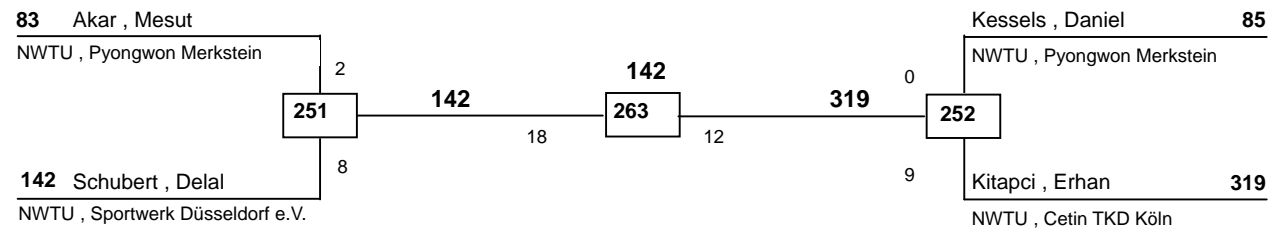

J Am-68 LK II

Münsterland Cup 2009

Dorsten

am 08.11.2009

DELTAPOOL
Competition Management
by Hamid Rahimi

www.deltapool.de

Copyright by Hamid Rahimi 1994 - 2009

1. Delal Schubert (Sportwerk Düsseldorf e.V., NWTU)
2. Erhan Kitapci (Cetin TKD Köln, NWTU)
3. Mesut Akar (Pyongwon Merkstein, NWTU)
3. Daniel Kessels (Pyongwon Merkstein, NWTU)